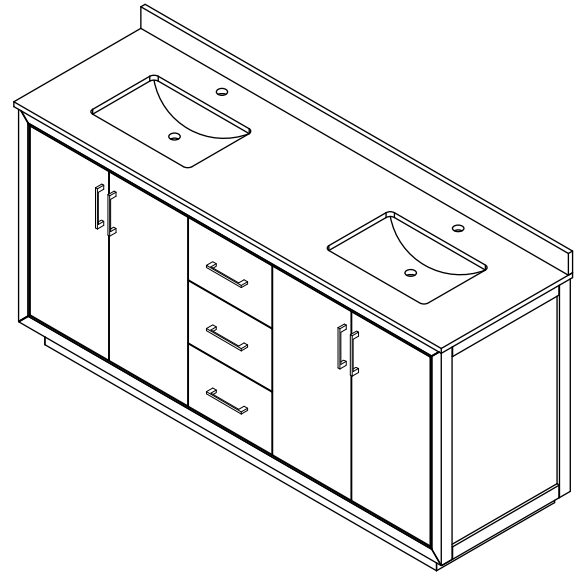

# WYNDHAM COLLECTION

TOP VIEW OF VANITY CABINET

\*Note: Due to high probability of breakage, the backsplash comes in two pieces, cut from the same piece. All measurements are  $\pm 1/4"$ .

WC-1111-72-DBL