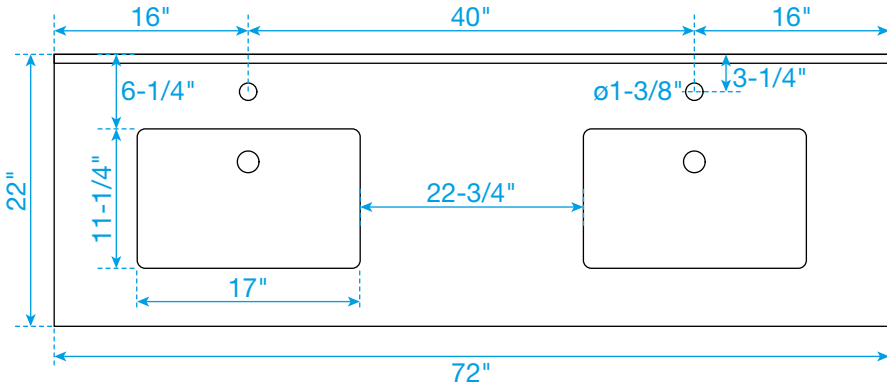

# WYNDHAM COLLECTION

TOP VIEW OF VANITY CABINET

\*Note: Due to high probability of breakage, the backsplash comes in two pieces, cut from the same piece. All measurements are  $\pm 1/4"$ .

WC-1111-72-DBL