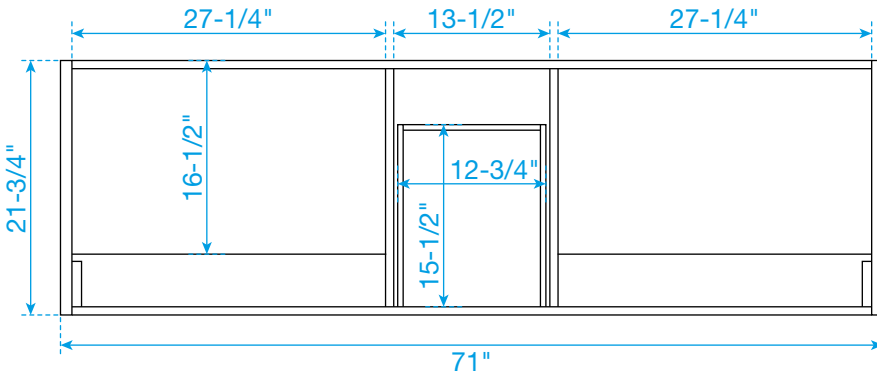

# WYNDHAM COLLECTION

TOP VIEW OF VANITY CABINET

\*Note: Due to high probability of breakage, the backsplash comes in two pieces, cut from the same piece. All measurements are  $\pm 1/4"$ .

WC-1111-72-DBL