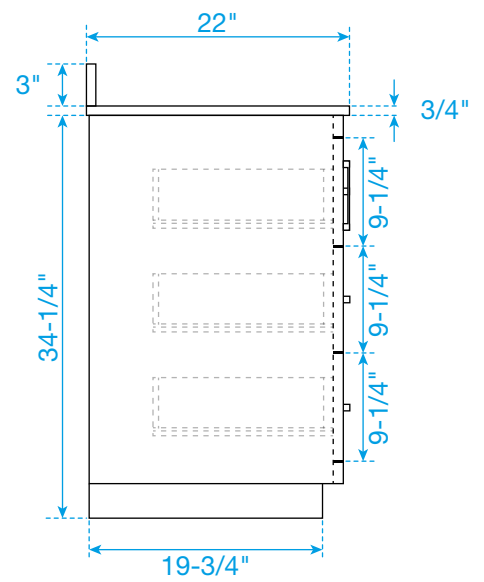

# WYNDHAM COLLECTION

TOP VIEW OF VANITY CABINET

\*Note: Due to high probability of breakage, the backsplash comes in two pieces, cut from the same piece. All measurements are  $\pm 1/4"$ .

WC-1111-72-DBL