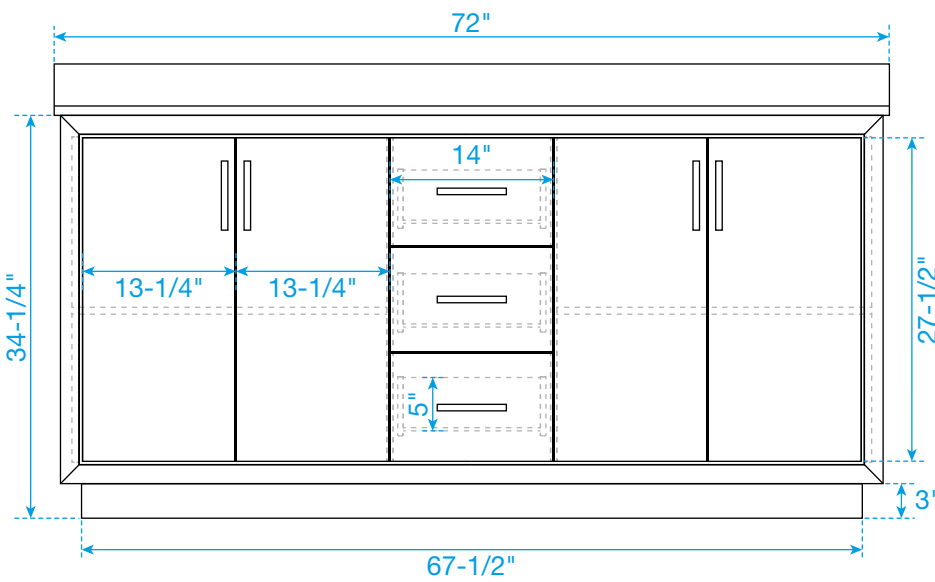

# WYNDHAM COLLECTION

TOP VIEW OF VANITY CABINET

\*Note: Due to high probability of breakage, the backsplash comes in two pieces, cut from the same piece. All measurements are  $\pm 1/4"$ .

WC-1111-72-DBL