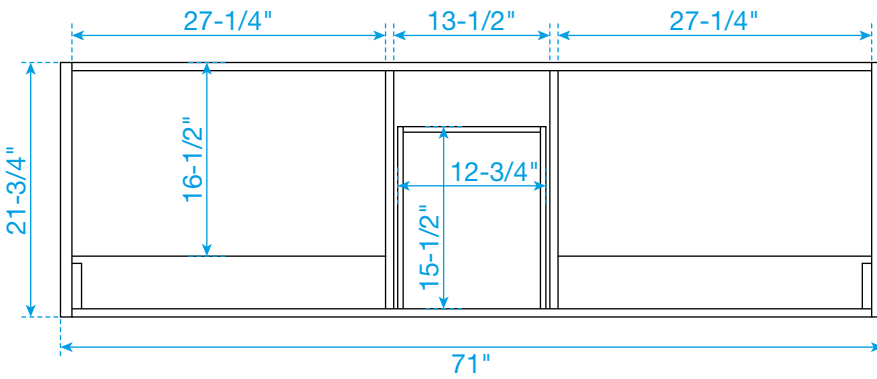

# WYNDHAM COLLECTION

TOP VIEW OF VANITY CABINET

\*Note: Due to high probability of breakage, the backsplash comes in two pieces, cut from the same piece. All measurements are  $\pm 1/4$ ".

WC-1111-72-DBL