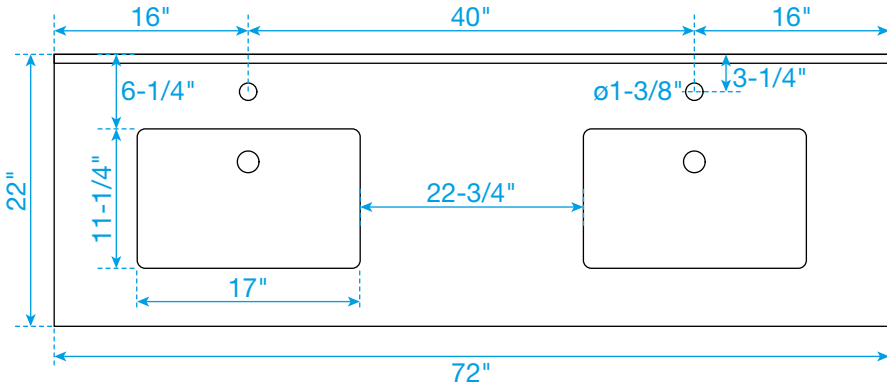

# WYNDHAM COLLECTION

TOP VIEW OF VANITY CABINET

\*Note: Due to high probability of breakage, the backsplash comes in two pieces, cut from the same piece. All measurements are  $\pm 1/4$ ".

WC-1111-72-DBL