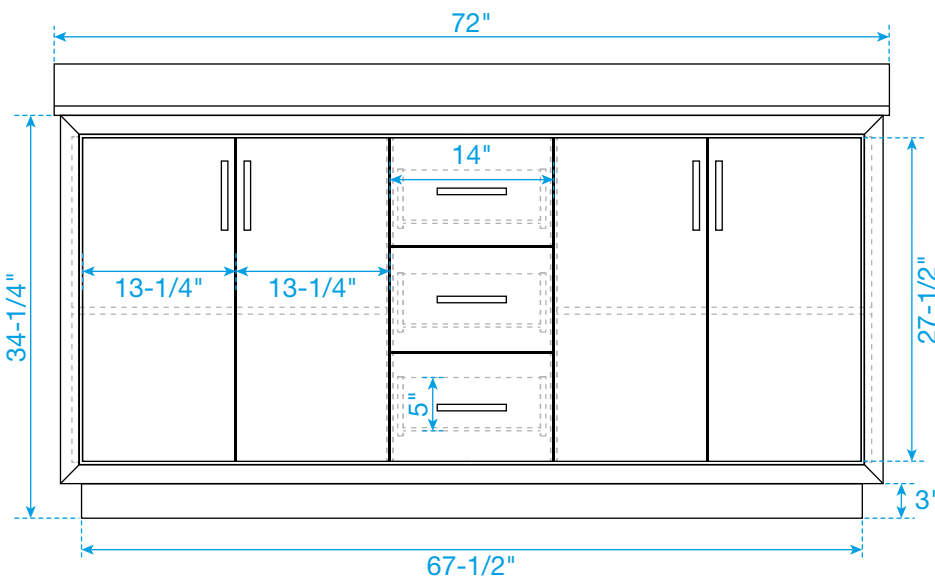

# WYNDHAM COLLECTION

TOP VIEW OF VANITY CABINET

\*Note: Due to high probability of breakage, the backsplash comes in two pieces, cut from the same piece. All measurements are  $\pm 1/4$ ".

WC-1111-72-DBL