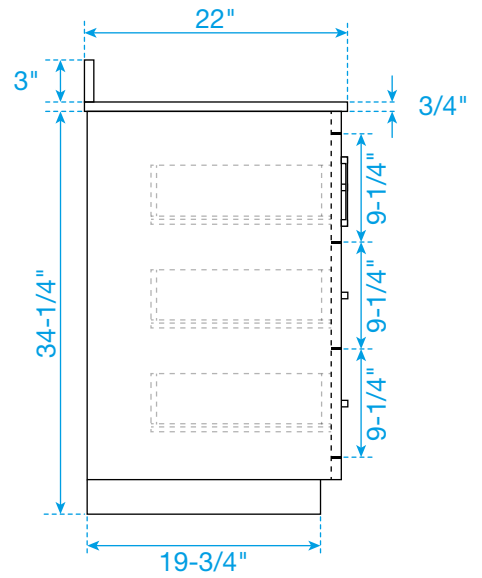

# WYNDHAM COLLECTION

TOP VIEW OF VANITY CABINET

\*Note: Due to high probability of breakage, the backsplash comes in two pieces, cut from the same piece. All measurements are  $\pm 1/4$ ".

WC-1111-72-DBL