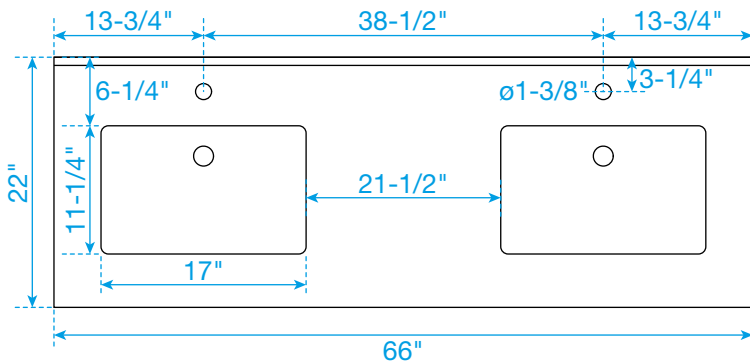

# WYNDHAM COLLECTION

TOP VIEW OF VANITY CABINET

\*Note: Due to high probability of breakage, the backsplash comes in two pieces, cut from the same piece. All measurements are  $\pm 1/4"$ .

WC-1111-66-DBL

# WYNDHAM COLLECTION

Side splash is reversible.  
 Note: Due to high probability of breakage, the backsplash comes in two pieces, cut from the same piece. All measurements are  $\pm 1/4"$ .