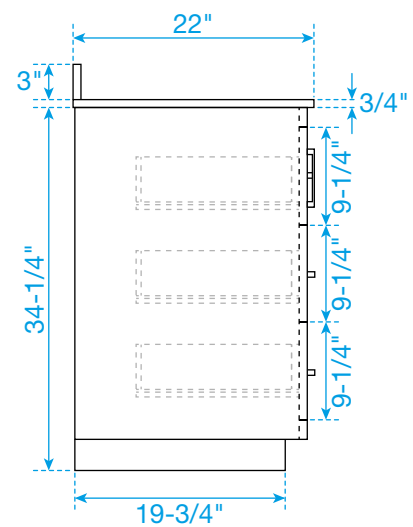

# WYNDHAM COLLECTION

TOP VIEW OF VANITY CABINET

\*Note: Due to high probability of breakage, the backsplash comes in two pieces, cut from the same piece. All measurements are  $\pm 1/4"$ .

WC-1111-66-DBL

# WYNDHAM COLLECTION

Side splash is reversible.  
 Note: Due to high probability of breakage, the backsplash comes in two pieces, cut from the same piece. All measurements are  $\pm 1/4"$ .

## WC-VCA-66-DBL-TOP