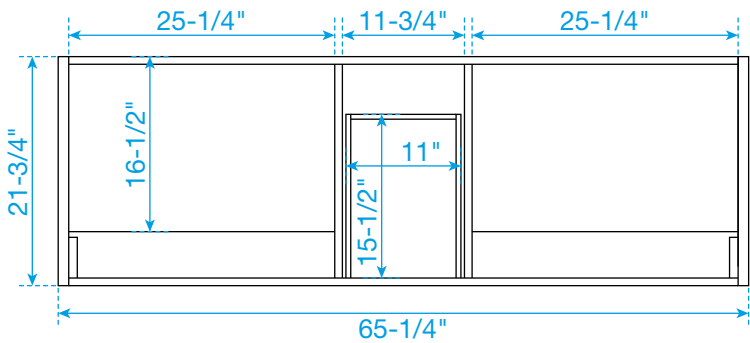

# WYNDHAM COLLECTION

TOP VIEW OF VANITY CABINET

\*Note: Due to high probability of breakage, the backsplash comes in two pieces, cut from the same piece. All measurements are  $\pm 1/4"$ .

WC-1111-66-DBL

# WYNDHAM COLLECTION

Side splash is reversible.  
 Note: Due to high probability of breakage, the backsplash comes in two pieces, cut from the same piece. All measurements are  $\pm 1/4"$ .