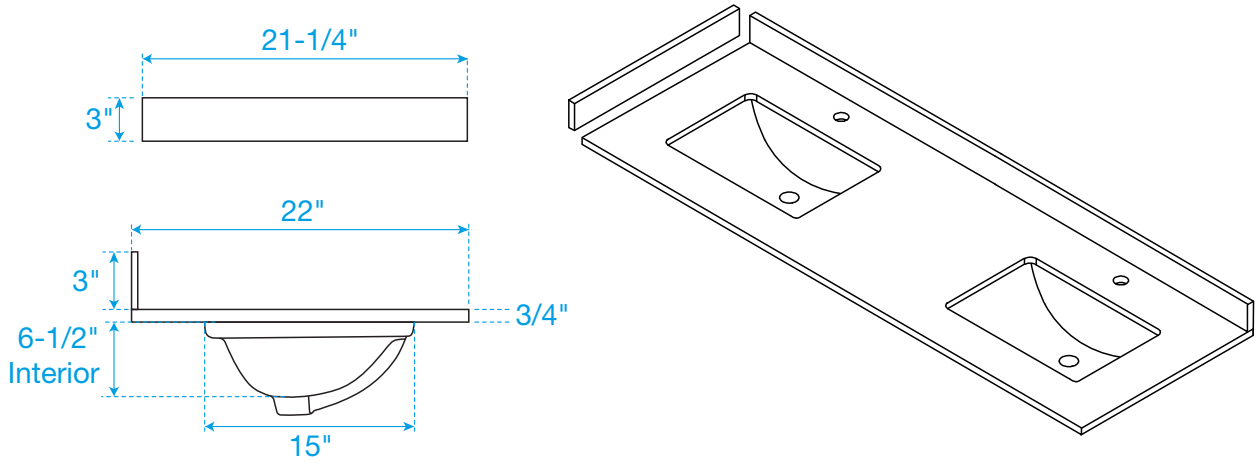

# WYNDHAM COLLECTION

TOP VIEW OF VANITY CABINET

\*Note: Due to high probability of breakage, the backsplash comes in two pieces, cut from the same piece. All measurements are  $\pm 1/4"$ .

WC-1111-66-DBL

# WYNDHAM COLLECTION

Side splash is reversible.  
 Note: Due to high probability of breakage, the backsplash comes in two pieces, cut from the same piece. All measurements are  $\pm 1/4"$ .