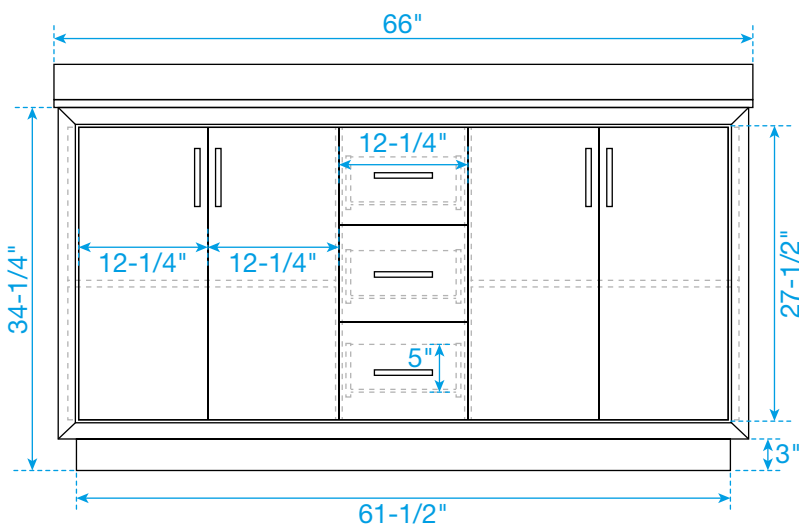

# WYNDHAM COLLECTION

TOP VIEW OF VANITY CABINET

\*Note: Due to high probability of breakage, the backsplash comes in two pieces, cut from the same piece. All measurements are  $\pm 1/4"$ .

WC-1111-66-DBL

# WYNDHAM COLLECTION

Side splash is reversible.  
 Note: Due to high probability of breakage, the backsplash comes in two pieces, cut from the same piece. All measurements are  $\pm 1/4"$ .