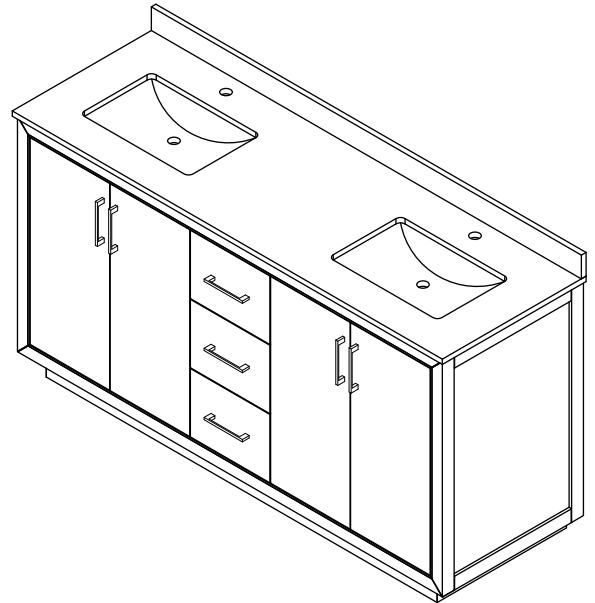

# WYNDHAM COLLECTION

TOP VIEW OF VANITY CABINET

\*Note: Due to high probability of breakage, the backsplash comes in two pieces, cut from the same piece. All measurements are  $\pm 1/4"$ .

WC-1111-66-DBL

# WYNDHAM COLLECTION

Side splash is reversible.  
 Note: Due to high probability of breakage, the backsplash comes in two pieces, cut from the same piece. All measurements are  $\pm 1/4"$ .