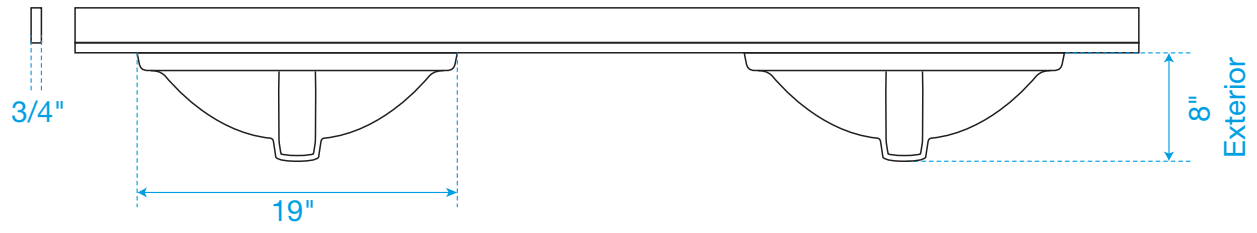

# WYNDHAM COLLECTION

TOP VIEW OF VANITY CABINET

\*Note: Due to high probability of breakage, the backsplash comes in two pieces, cut from the same piece. All measurements are  $\pm 1/4"$ .

WC-1111-66-DBL

# WYNDHAM COLLECTION

Side splash is reversible.  
 Note: Due to high probability of breakage, the backsplash comes in two pieces, cut from the same piece. All measurements are  $\pm 1/4"$ .