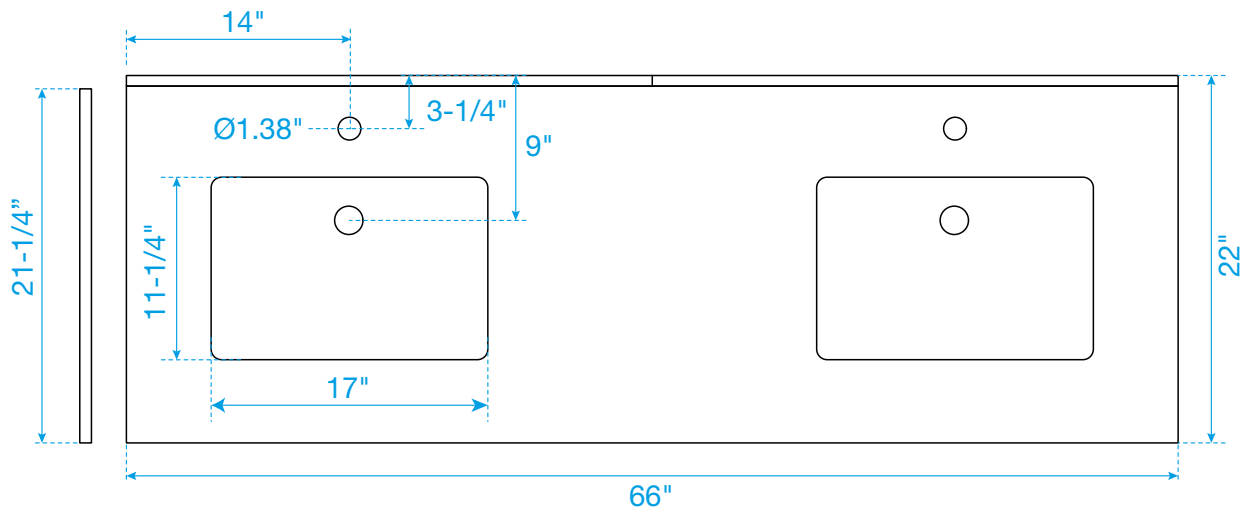

# WYNDHAM COLLECTION

TOP VIEW OF VANITY CABINET

\*Note: Due to high probability of breakage, the backsplash comes in two pieces, cut from the same piece. All measurements are  $\pm 1/4"$ .

WC-1111-66-DBL

# WYNDHAM COLLECTION

Side splash is reversible.  
 Note: Due to high probability of breakage, the backsplash comes in two pieces, cut from the same piece. All measurements are  $\pm 1/4"$ .