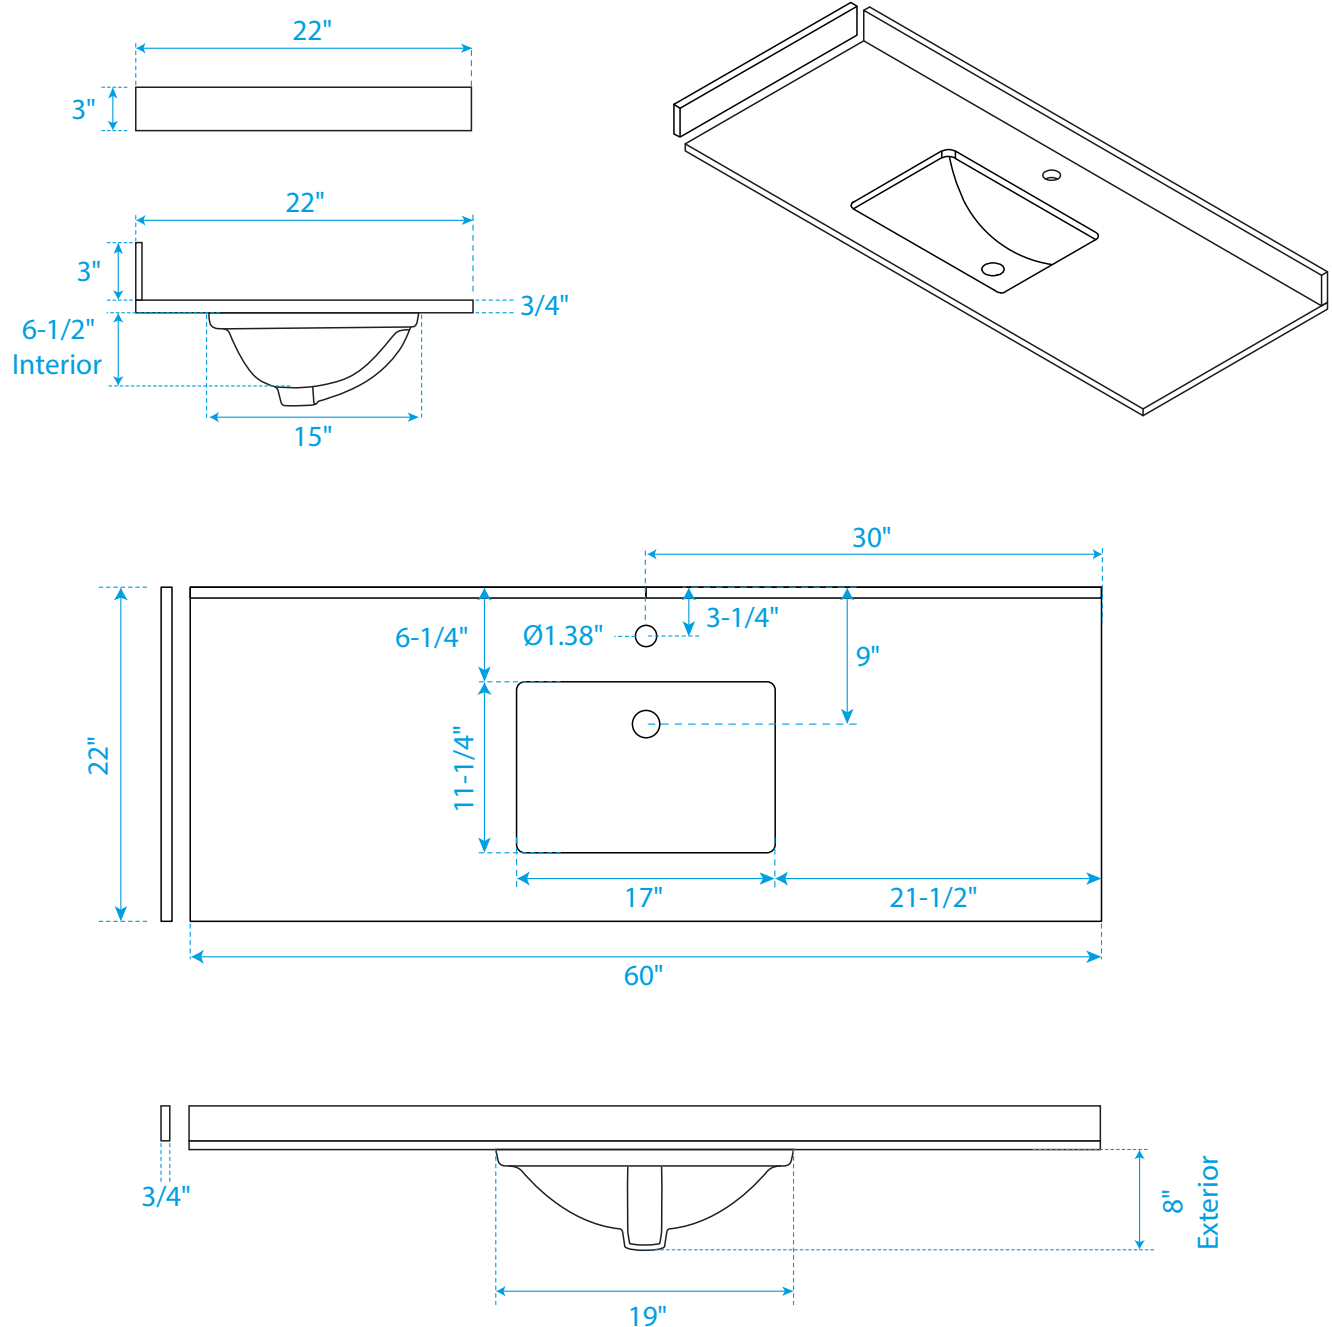

WYNDHAM COLLECTION

TOP VIEW OF VANITY CABINET

*Note: Due to high probability of breakage, the backsplash comes in two pieces, cut from the same piece. All measurements are $\pm 1/4"$.

WC-1111-60-SGL

WYNDHAM COLLECTION

Side splash is reversible.

Note: Due to high probability of breakage, the backsplash comes in two pieces, cut from the same piece. All measurements are $\pm 1/4"$.

WC-VCA-60-SGL-TOP