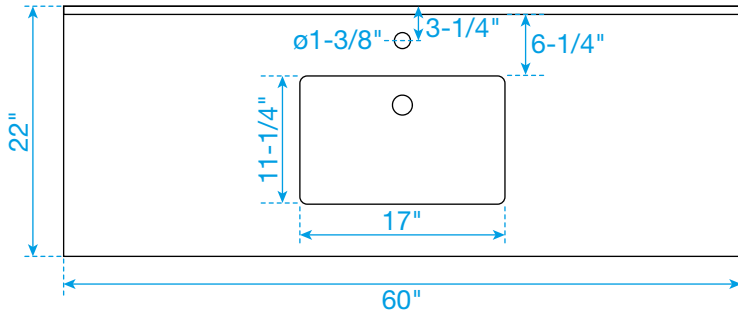

WYNDHAM COLLECTION

TOP VIEW OF VANITY CABINET

*Note: Due to high probability of breakage, the backsplash comes in two pieces, cut from the same piece. All measurements are $\pm 1/4"$.

WC-1111-60-SGL

WYNDHAM COLLECTION

Side splash is reversible.

Note: Due to high probability of breakage, the backsplash comes in two pieces, cut from the same piece. All measurements are $\pm 1/4"$.

WC-VCA-60-SGL-TOP