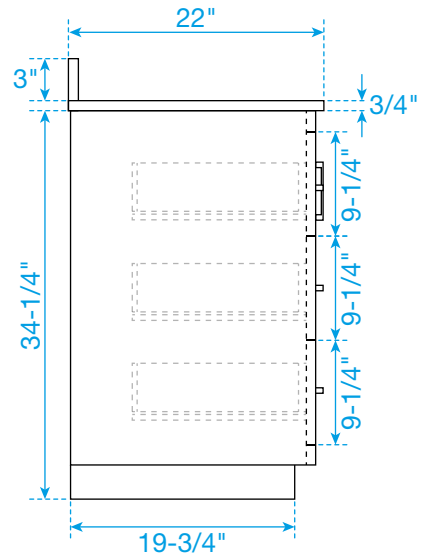

WYNDHAM COLLECTION

TOP VIEW OF VANITY CABINET

*Note: Due to high probability of breakage, the backsplash comes in two pieces, cut from the same piece. All measurements are $\pm 1/4"$.

WC-1111-60-SGL

WYNDHAM COLLECTION

Side splash is reversible.

Note: Due to high probability of breakage, the backsplash comes in two pieces, cut from the same piece. All measurements are $\pm 1/4"$.

WC-VCA-60-SGL-TOP