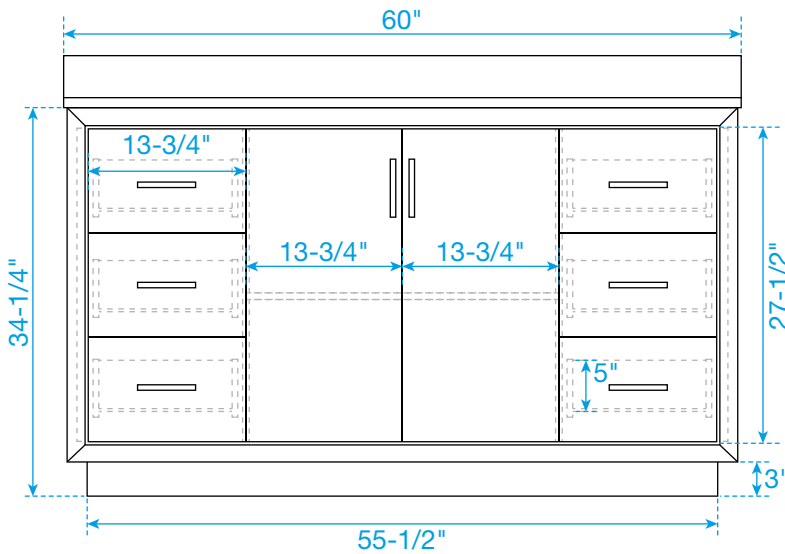

WYNDHAM COLLECTION

TOP VIEW OF VANITY CABINET

*Note: Due to high probability of breakage, the backsplash comes in two pieces, cut from the same piece. All measurements are $\pm 1/4"$.

WC-1111-60-SGL

WYNDHAM COLLECTION

Side splash is reversible.

Note: Due to high probability of breakage, the backsplash comes in two pieces, cut from the same piece. All measurements are $\pm 1/4"$.

WC-VCA-60-SGL-TOP