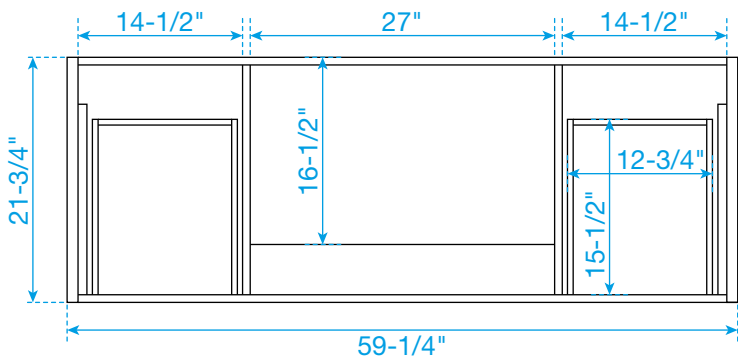

WYNDHAM COLLECTION

TOP VIEW OF VANITY CABINET

*Note: Due to high probability of breakage, the backsplash comes in two pieces, cut from the same piece. All measurements are $\pm 1/4"$.

WC-1111-60-SGL

WYNDHAM COLLECTION

Side splash is reversible.

Note: Due to high probability of breakage, the backsplash comes in two pieces, cut from the same piece. All measurements are $\pm 1/4"$.

WC-VCA-60-SGL-TOP