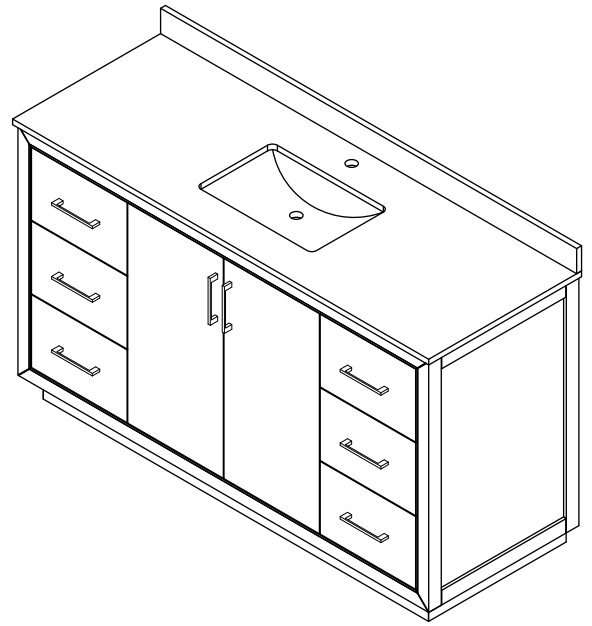

WYNDHAM COLLECTION

TOP VIEW OF VANITY CABINET

*Note: Due to high probability of breakage, the backsplash comes in two pieces, cut from the same piece. All measurements are $\pm 1/4"$.

WC-1111-60-SGL

WYNDHAM COLLECTION

Side splash is reversible.

Note: Due to high probability of breakage, the backsplash comes in two pieces, cut from the same piece. All measurements are $\pm 1/4"$.

WC-VCA-60-SGL-TOP