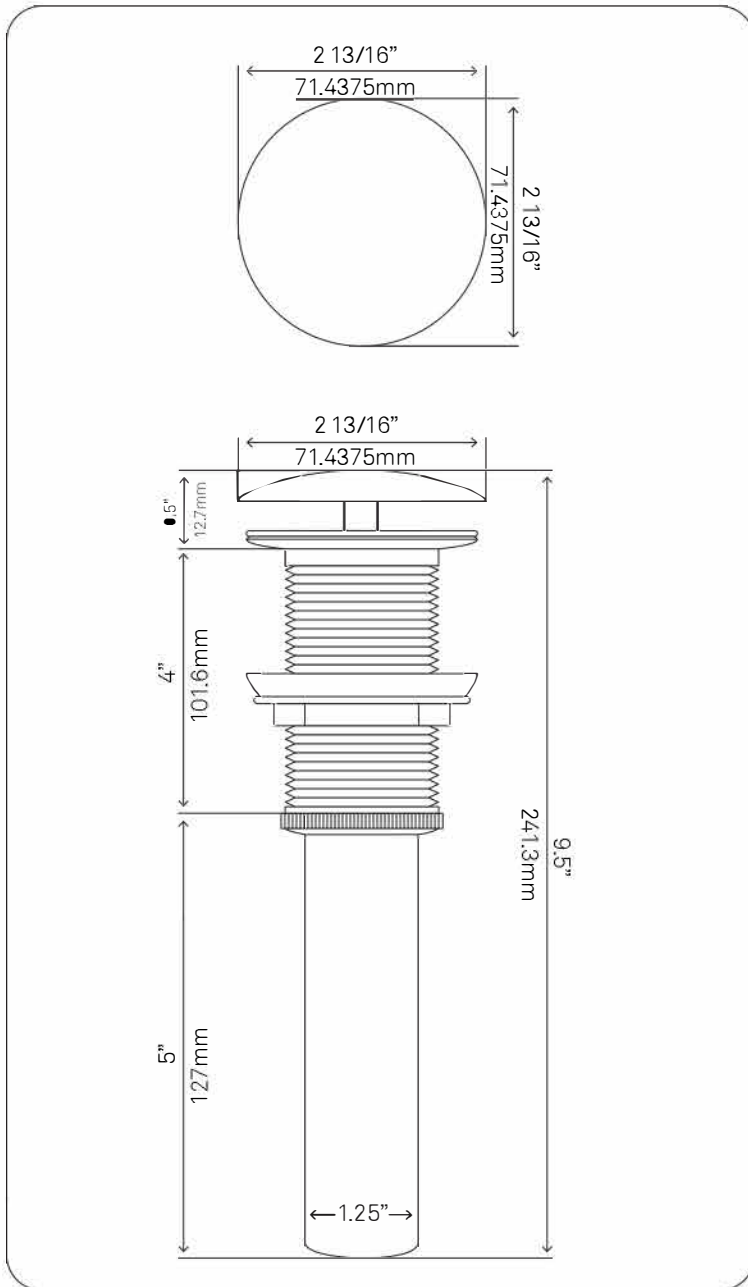

NOTES

Novatto reserves the right (1) to make changes in specifications and materials, and (2) to change or discontinue models, both without notice or obligation. Dimensions are for reference only, see www.Novatto.com for finish options and product availability.

Novatto Inc
TOLL FREE 844.404.4242
www.Novatto.com