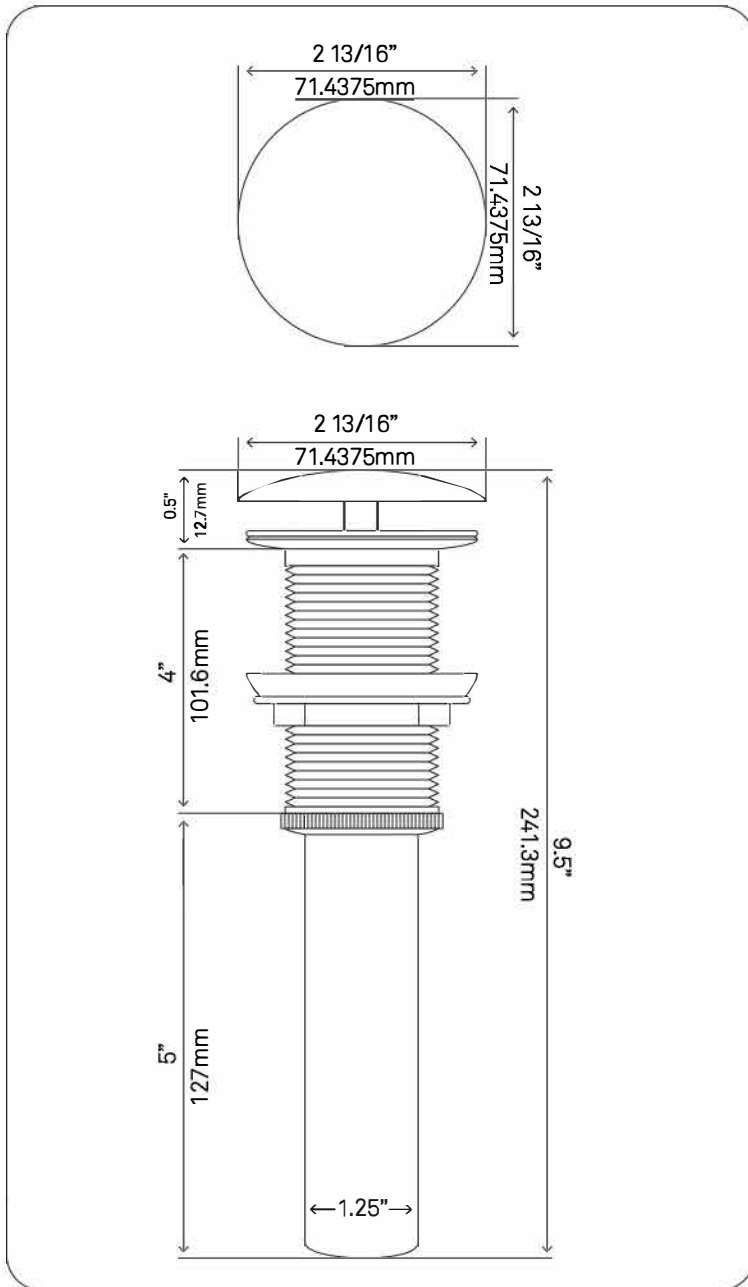

NOTES

Novatto reserves the right (1) to make changes in specifications and materials, and (2) to change or discontinue models, both without notice or obligation. Dimensions are for reference only, see www.Novatto.com for finish options and product availability.

Novatto Inc
TOLL FREE 844.404.4242
www.Novatto.com