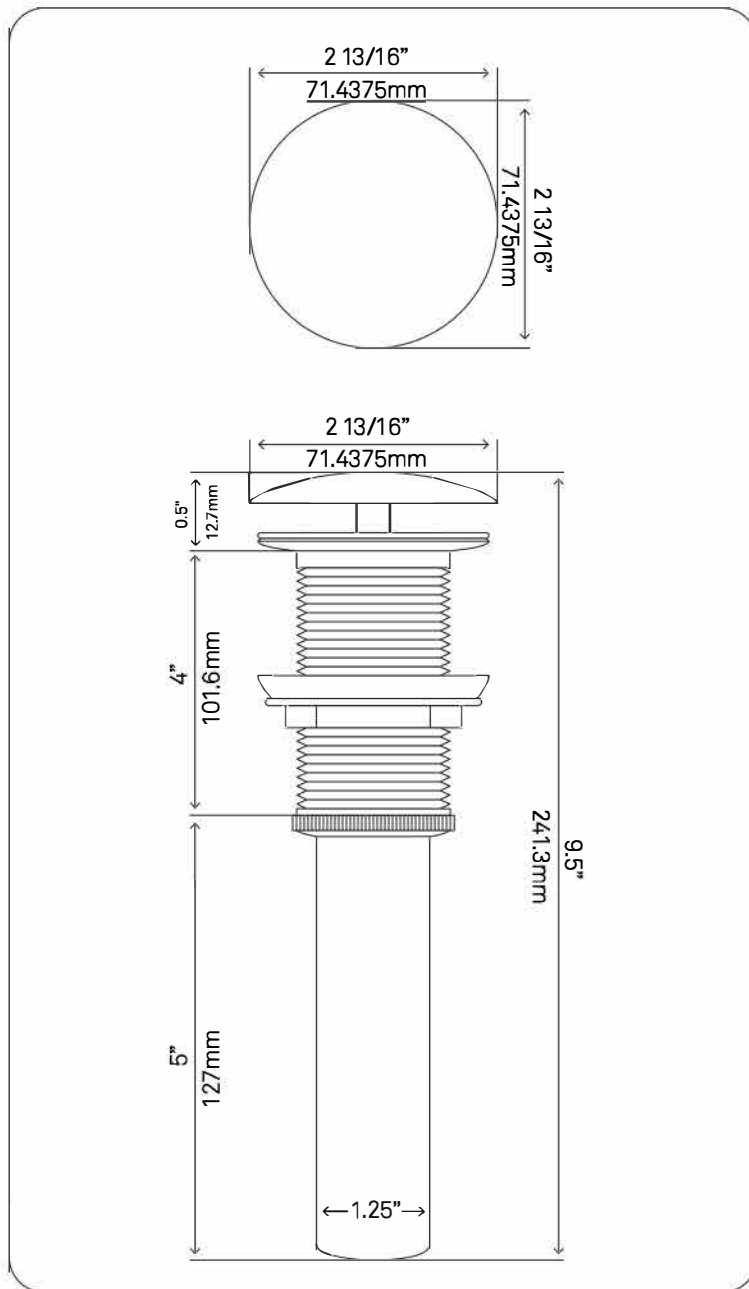

NOTES

Novatto reserves the right (1) to make changes in specifications and materials, and (2) to change or discontinue models, both without notice or obligation. Dimensions are for reference only, see www.Novatto.com for finish options and product availability.

Novatto Inc
TOLL FREE 844.404.4242
www.Novatto.com