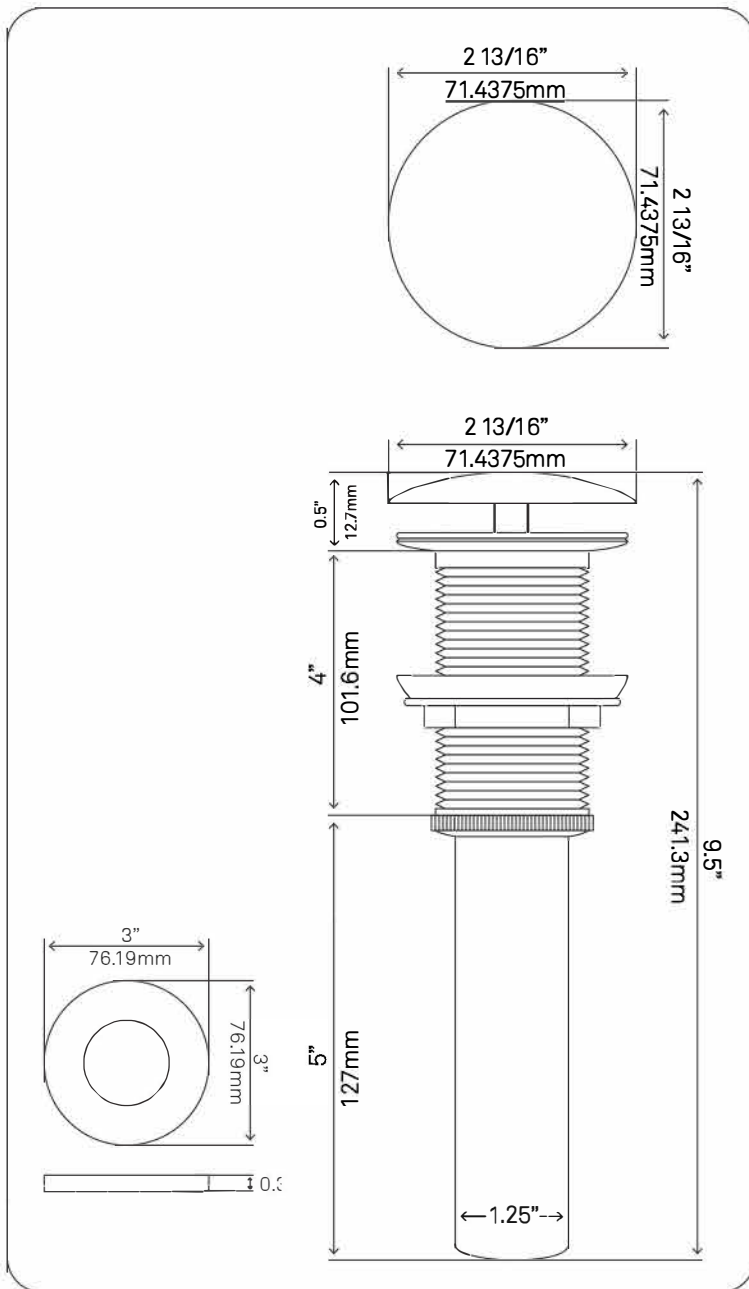

NOTES

Novatto reserves the right (1) to make changes in specifications and materials, and (2) to change or discontinue models, both without notice or obligation. Dimensions are for reference only, see www.Novatto.com for finish options and product availability.

Novatto Inc
TOLL FREE 844.404.4242
www.Novatto.com