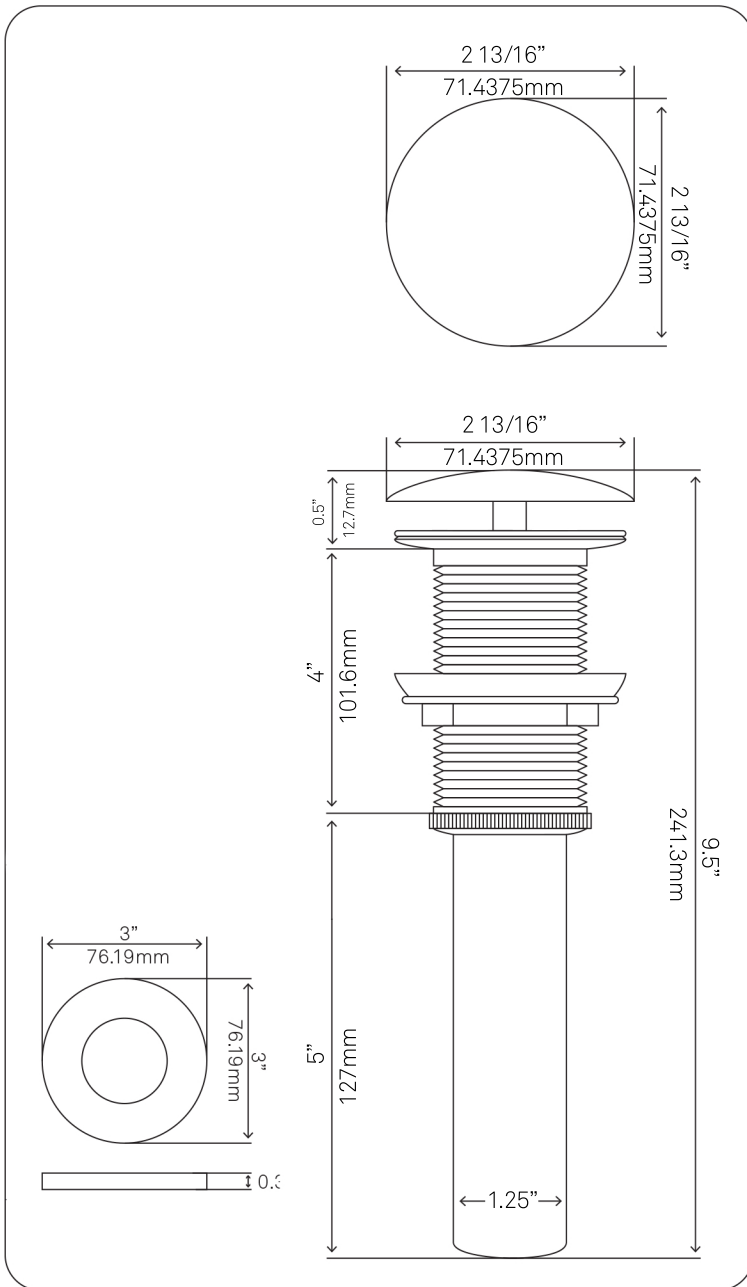

NOTES

Novatto reserves the right (1) to make changes in specifications and materials, and (2) to change or discontinue models, both without notice or obligation. Dimensions are for reference only, see www.Novatto.com for finish options and product availability.

Novatto Inc
TOLL FREE 844.404.4242
www.Novatto.com