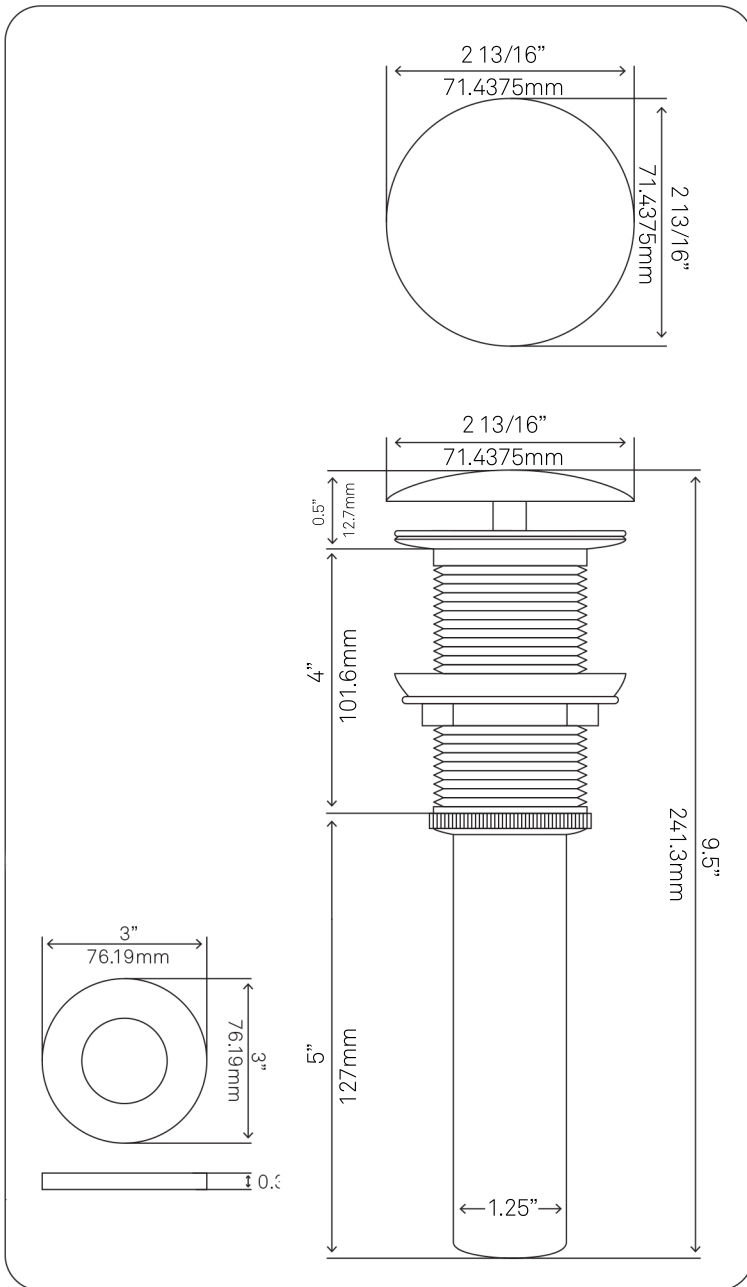

NOTES

Novatto reserves the right (1) to make changes in specifications and materials, and (2) to change or discontinue models, both without notice or obligation. Dimensions are for reference only, see www.Novatto.com for finish options and product availability.

Novatto Inc
TOLL FREE 844.404.4242
www.Novatto.com