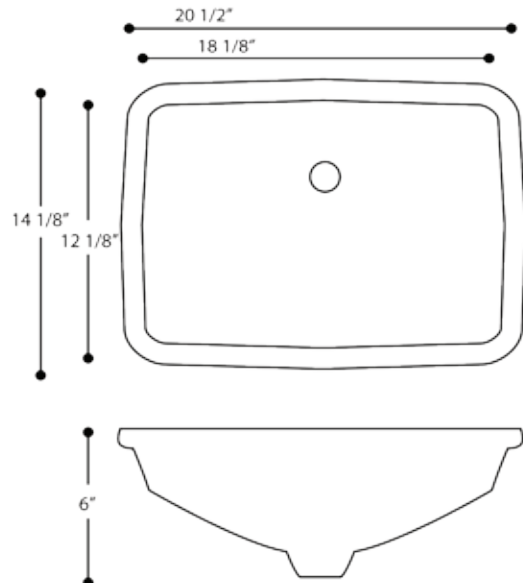

PO/JOB # _____
Customer name _____
Date _____

Single Bowl 18x12 White/Bisque

18x12 White/Bisque

For those of you, who are looking for an alternative to the standard oval, try the UM-18 x 12 They are available in white and bisque. Our Porcelain sinks are made from vitreous china.
(Actual number of overflow holes may vary)

*Drain not included.