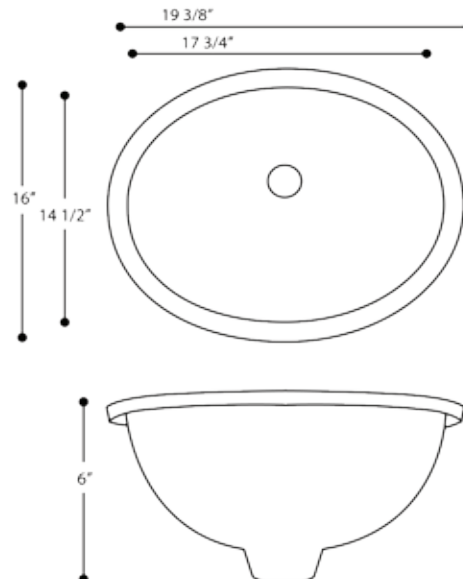

17x14 White/Bisque

**Single Bowl
17x14 White/Bisque**

The UM-17 x 14 is the classic oval vanity sink. They are available in white and bisque. Our Porcelain sinks are made from vitreous china.

*Drain not included.