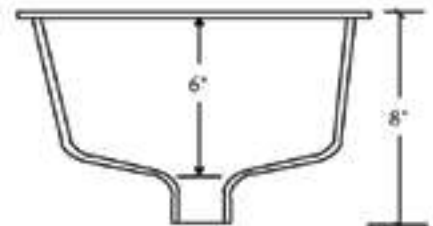

Single Bowl
UM1611-W

UM1611-W

The UM1611 is a compact rectangle undermount sink. This sink is available in White. Our porcelain sinks are made from vitreous china.

*Drain Not Included