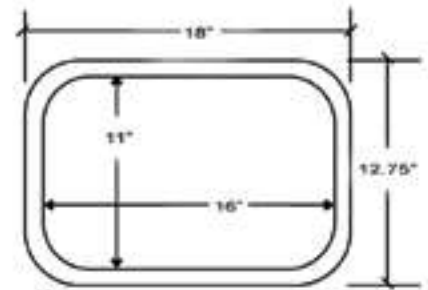

Single Bowl
UM1611-W

UM1611-W

The UM1611 is a compact rectangle undermount sink. This sink is available in White. Our porcelain sinks are made from vitreous china.

*Drain Not Included