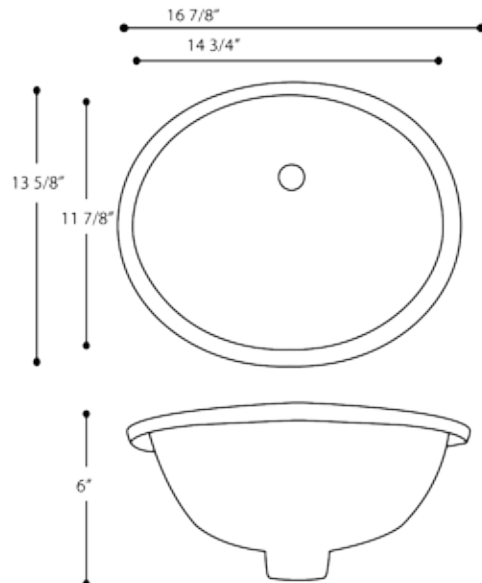

PO/JOB # _____
Customer name _____
Date _____

Single Bowl 15x12 White/Bisque

15x12 White/Bisque

The UM-15 x 12 is the classic small oval vanity sink. They are available in white and bisque. Our Porcelain sinks are made from vitreous china.

*Drain not included.