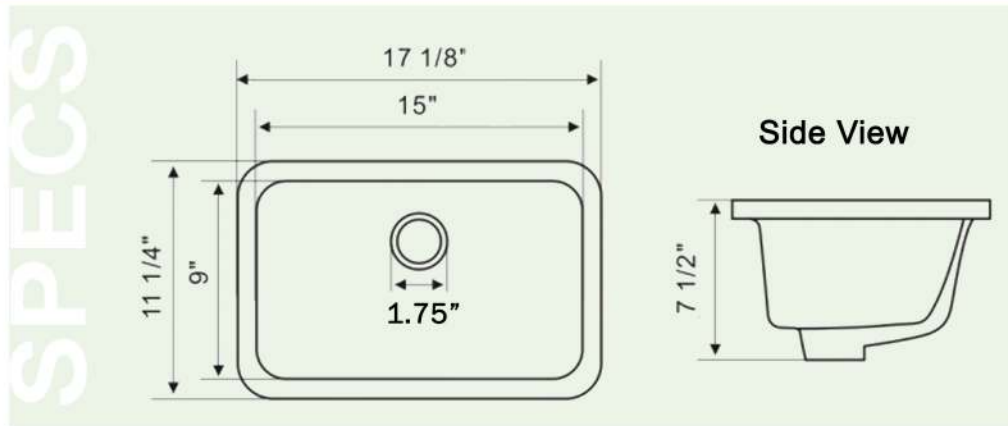

Great Point Collection

Vitreous China Bath Undermount
Rectangular White Sink

model:

UM-159-W

Nantucket
S I N K S

www.NantucketSinksUSA.com
info@nantucketsinksusa.com

OVERALL DIMENSIONS	INTERIOR BOWL	BOWL DEPTH	DRAIN OPENING	OVERFLOW
17.125" x 11.25"	15" x 9"	7.5" (ext.) 6.25" (int.)	1.75" Opening	Yes

FEATURES:

- Vitreous China undermount with porcelain enamel glaze; easy to clean
- With Overflow
- Limited lifetime manufacturer's warranty
- Fits 21" cabinet base minimum
- 1.75" Standard drain not included
- Nominal Dimensions - actual may vary by 1/4"
- Template and mounting clips included