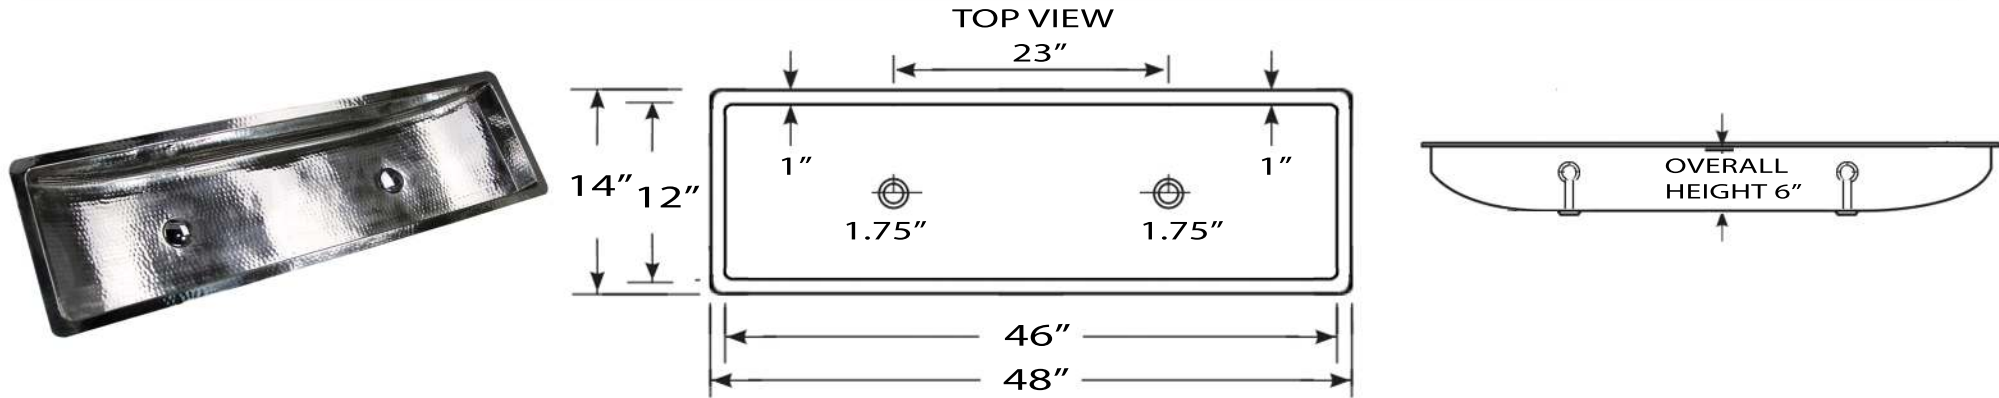

Brightwork Home Collection

Premium Stainless Steel Undermount Trough Bath Sink

MODEL:
TRS48-OF

Overall Dimensions	Interior Bowl	Interior Bowl Depth	Drain Holes	Overflow
48" x 14" x 6"	46" x 12"	5.875"	1.75"	Yes

FEATURES

- Premium 18 Gauge bathroom sink
- Has Overflow
- Can be undermounted or topmounted
- Limited Lifetime Manufacturers Warranty
- Hand Hammered individual variations may exist
- Takes standard vanity drain with overflow (NS-UDC-OF sold separately)