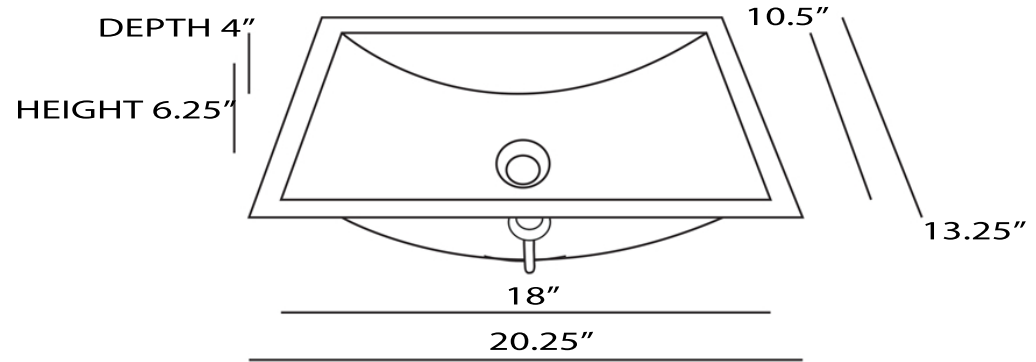

Brightwork Home Collection
Stainless Steel Undermount Bathroom Sink with Overflow

MODEL: TRS-OF

Overall Dimensions	Interior Bowl	Bowl Depth	Drain Size	Overflow
20.25" x 13.25" x 6.25"	18" x 10.5"	4"	1.5"	Yes

FEATURES

- 18 Gauge Stainless Steel
- Drain is not included
- Hand Hammered
- Undermount Installation
- Single Hole Overflow

** Nominal Dimensions - Actual May Vary by up to .25"

Project Name: _____

Architect / Contractor: _____