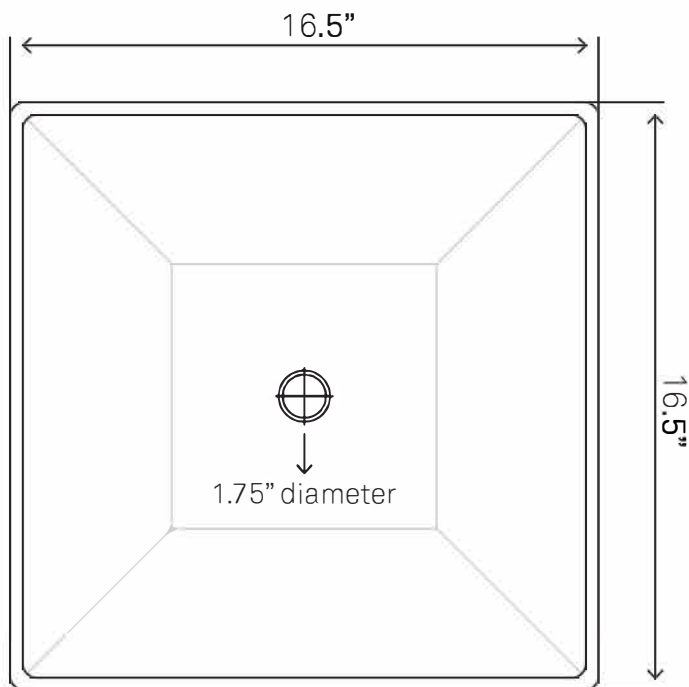

NOVATTO

TP-V10W BIANCO PARI Ceramic Vessel Sink

Requested By:

Specific Features:

STANDARD SPECIFICATIONS:

- Square glossy ceramic vessel sink
- Easy to clean scratch resistant surface
- Non-porous material
- Designed for above counter installation
- Standard U.S. plumbing connections
- Inner dimensions 15.5" x 15.5" x 4.25" tall
- No mounting ring necessary