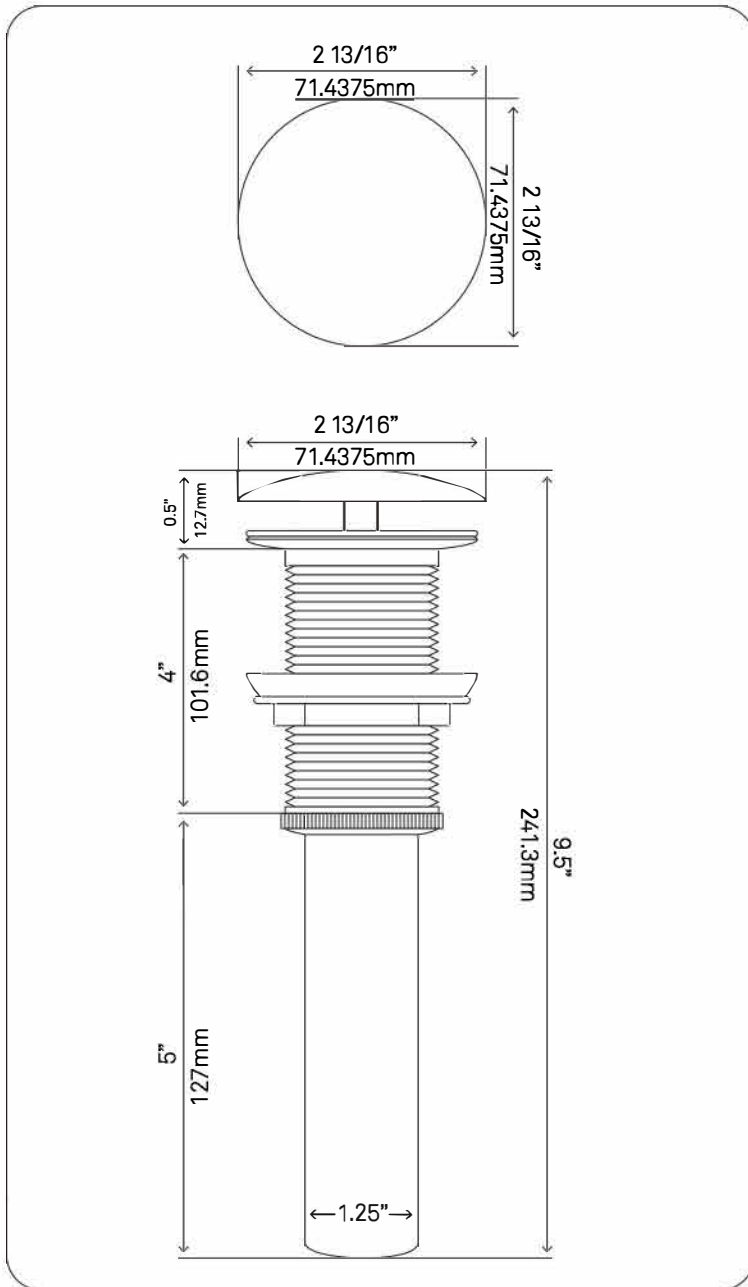

NOTES

Novatto reserves the right (1) to make changes in specifications and materials, and (2) to change or discontinue models, both without notice or obligation. Dimensions are for reference only, see www.Novatto.com for finish options and product availability.

Novatto Inc
TOLL FREE 844.404.4242
www.Novatto.com