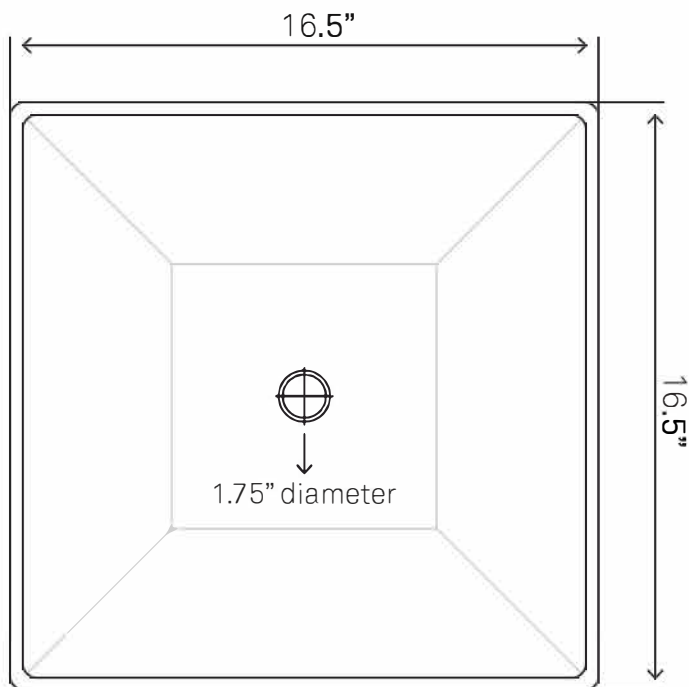

NOVATTO

TP-V10W BIANCO PARI Ceramic Vessel Sink

Requested By:

Specific Features:

STANDARD SPECIFICATIONS:

- Square glossy ceramic vessel sink
- Easy to clean scratch resistant surface
- Non-porous material
- Designed for above counter installation
- Standard U.S. plumbing connections
- Inner dimensions 15.5" x 15.5" x 4.25" tall
- No mounting ring necessary

Novatto Inc
TOLL FREE 844.404.4242
www.Novatto.com

UPD-BN Umbrella Drain, Brushed Nickel

Requested By: _____

Specific Features: _____

STANDARD SPECIFICATIONS:

- Umbrella vessel sink drain
- Brushed nickel finish
- Solid brass construction
- Includes rubber seals and fastener for installation
- 9.5-inches total length
- Fits any standard 1.75-inch drain opening
- cUPC