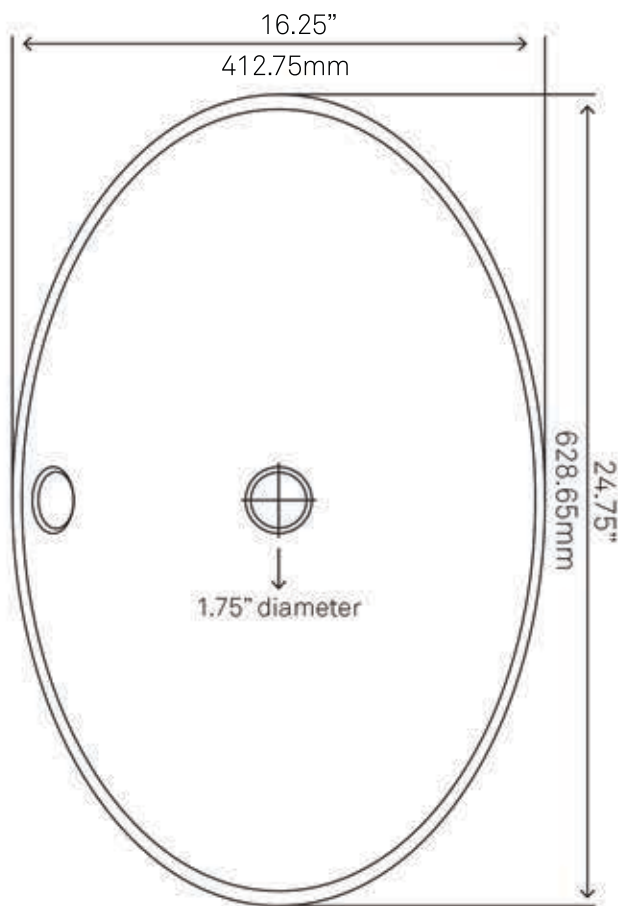

TP-V07W BIANCO UOVO Ceramic Vessel Sink With Overflow

Requested By: _____

Specific Features: _____

STANDARD SPECIFICATIONS:

- Oval white glossy ceramic vessel sink
- Easy to clean scratch resistant surface
- Non-porous material
- Designed for above counter installation
- Standard U.S. plumbing overflow connections
- Inner dimensions: 15.25 x 23.75 x 4-inches tall
- Has overflow
- No mounting ring necessary