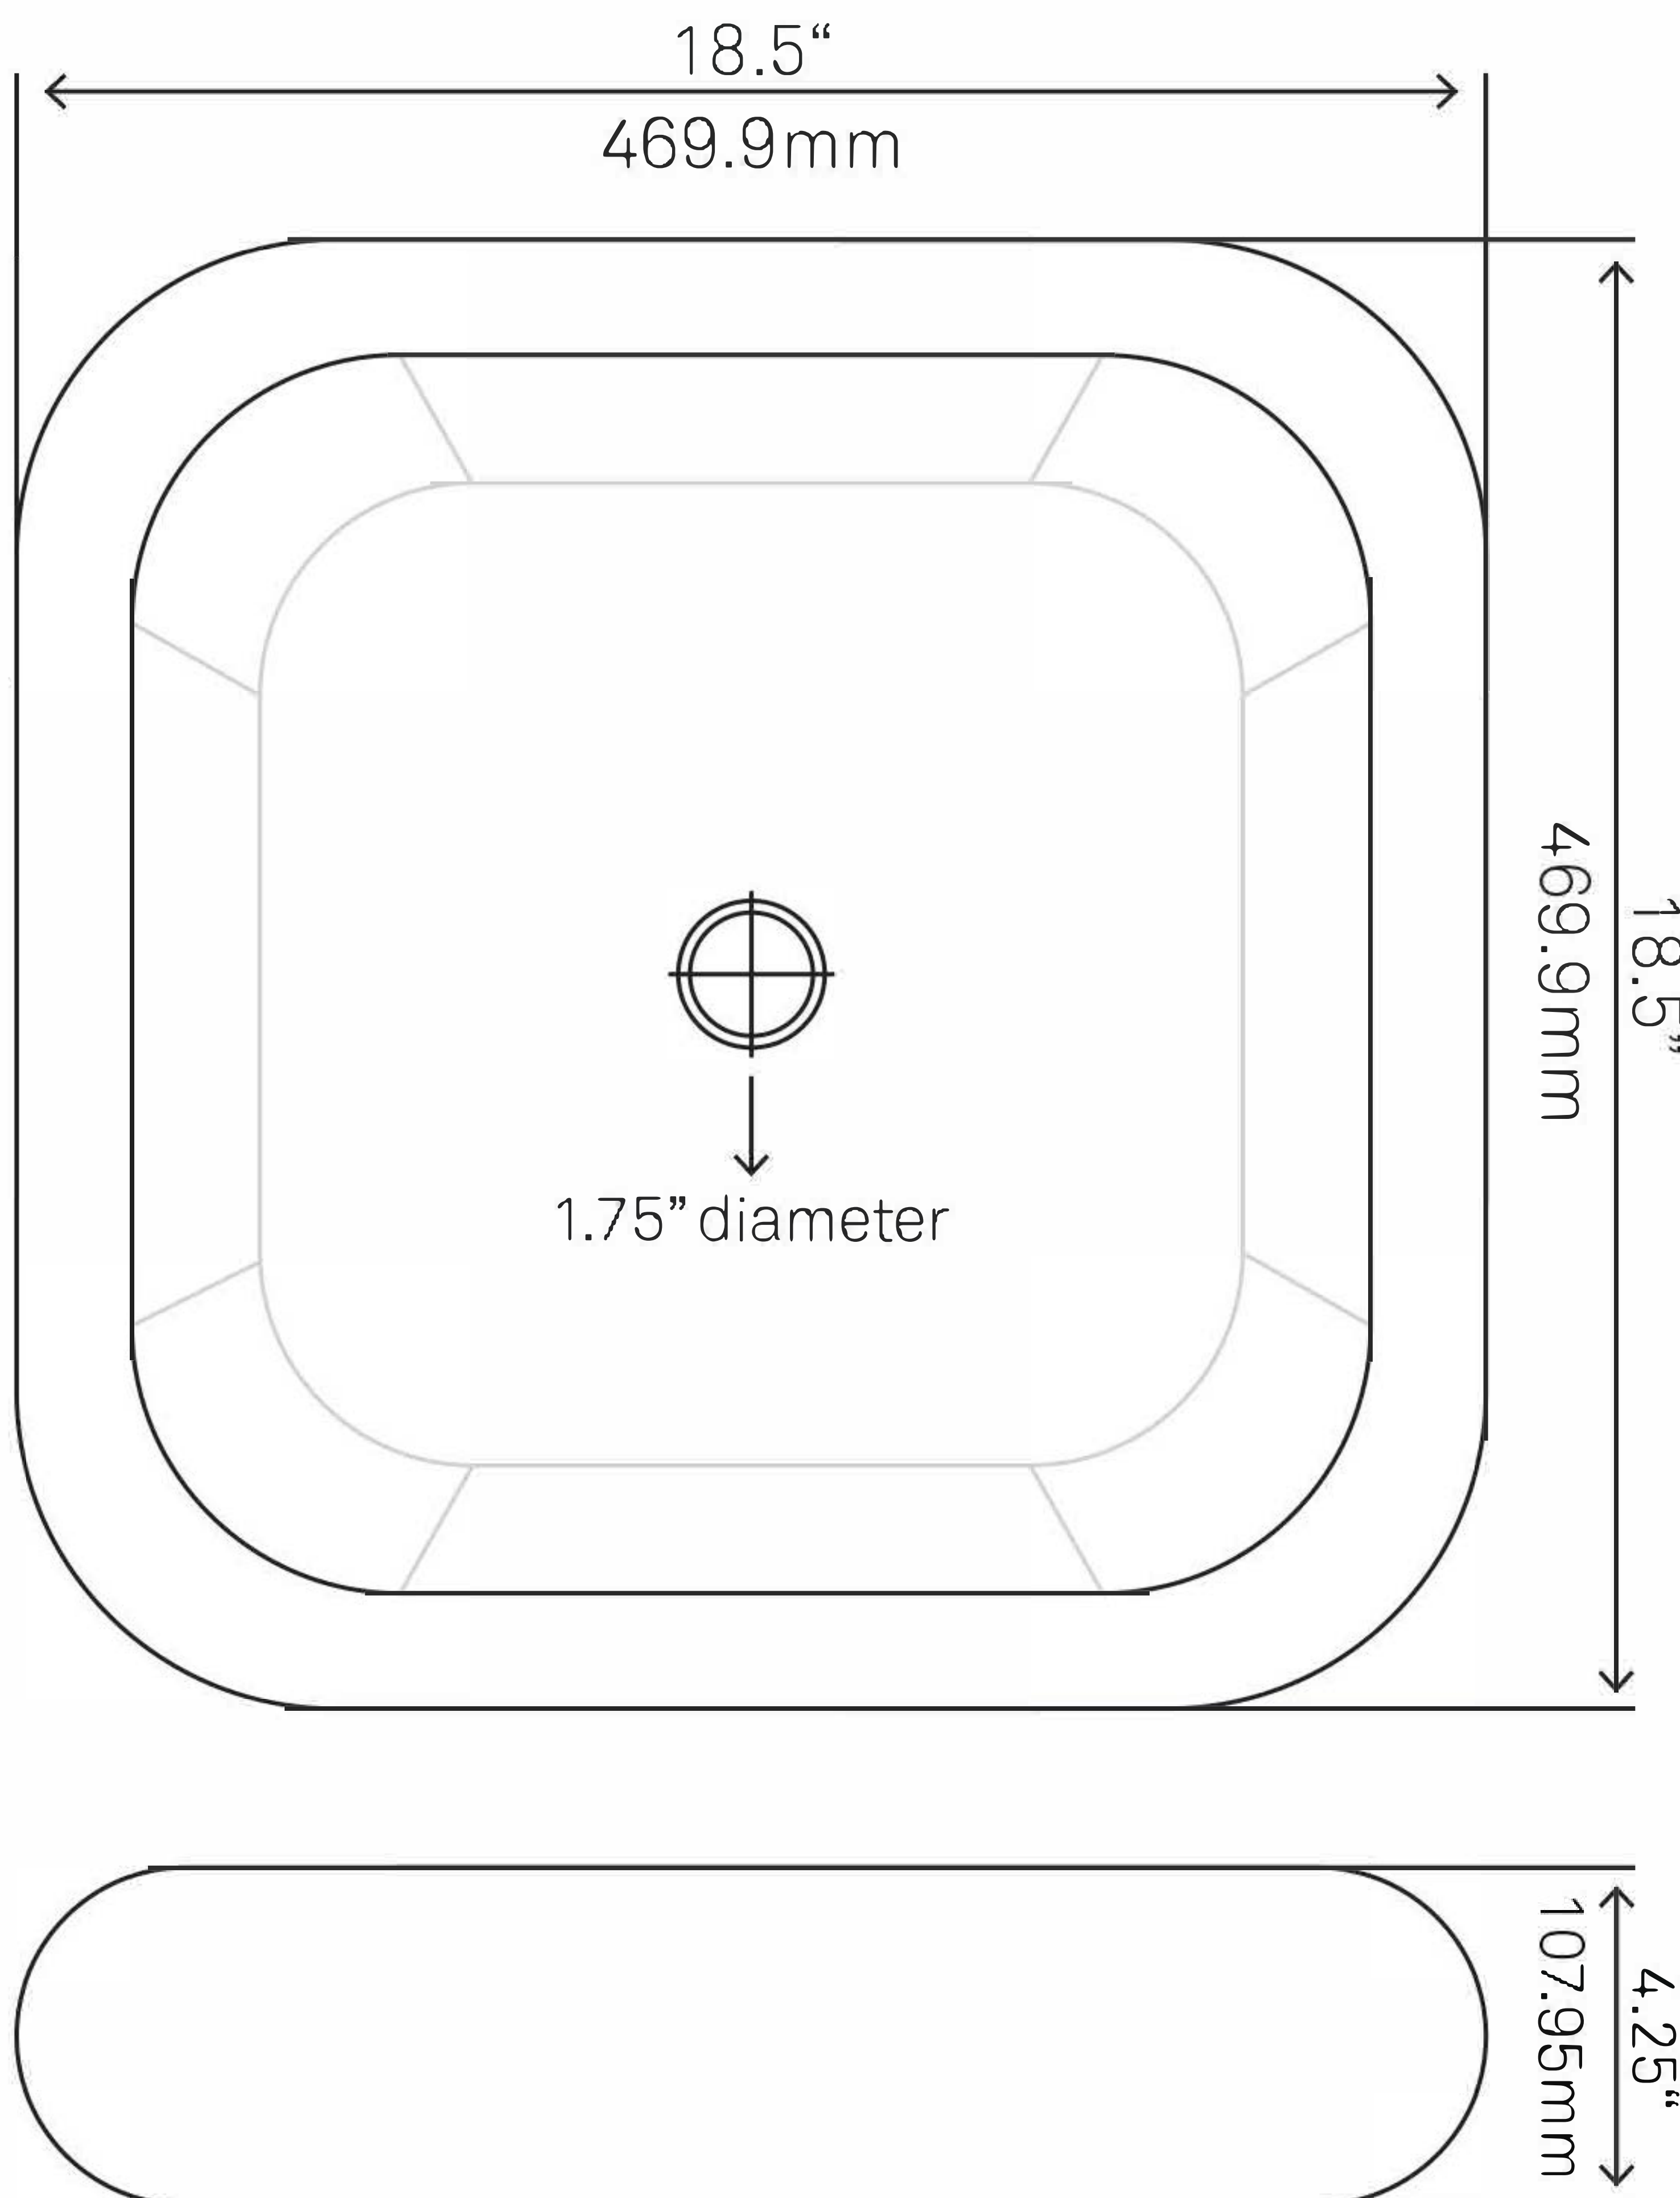

TP-V02W BIANCO Porcelain Vessel Sink

Requested By:

Specific Features:

STANDARD SPECIFICATIONS:

- Bright white glossy porcelain vessel sink
- Soft square shape
- Scratch resistant and non-porous surface
- Designed for above counter installation
- Standard U.S. plumbing connections
- Inner dimensions 14 x 14 x 3.75-inches tall

Novatto Inc
TOLL FREE 844.404.4242
www.NovattoInc.com

PUD-BN
Vessel Sink Pop-Up Drain, Brushed Nickel

Requested By.: _____

Specific Features: _____

STANDARD SPECIFICATIONS:

- Pop-up vessel sink drain
- Brushed nickel finish
- Solid brass construction
- Includes rubber seals and fastener for installation
- 9-inches total length
- Fits any standard 1.75-inch drain opening
- cUPC

Novatto Inc
 TOLL FREE 844.404.4242
www.NovattoInc.com

TP-V02W BIANCO
Porcelain Vessel Sink

Requested By:

Specific Features:

STANDARD SPECIFICATIONS:

- Bright white glossy porcelain vessel sink
- Soft square shape
- Scratch resistant and non-porous surface
- Designed for above counter installation
- Standard U.S. plumbing connections
- Inner dimensions 14 x 14 x 3.75-inches tall