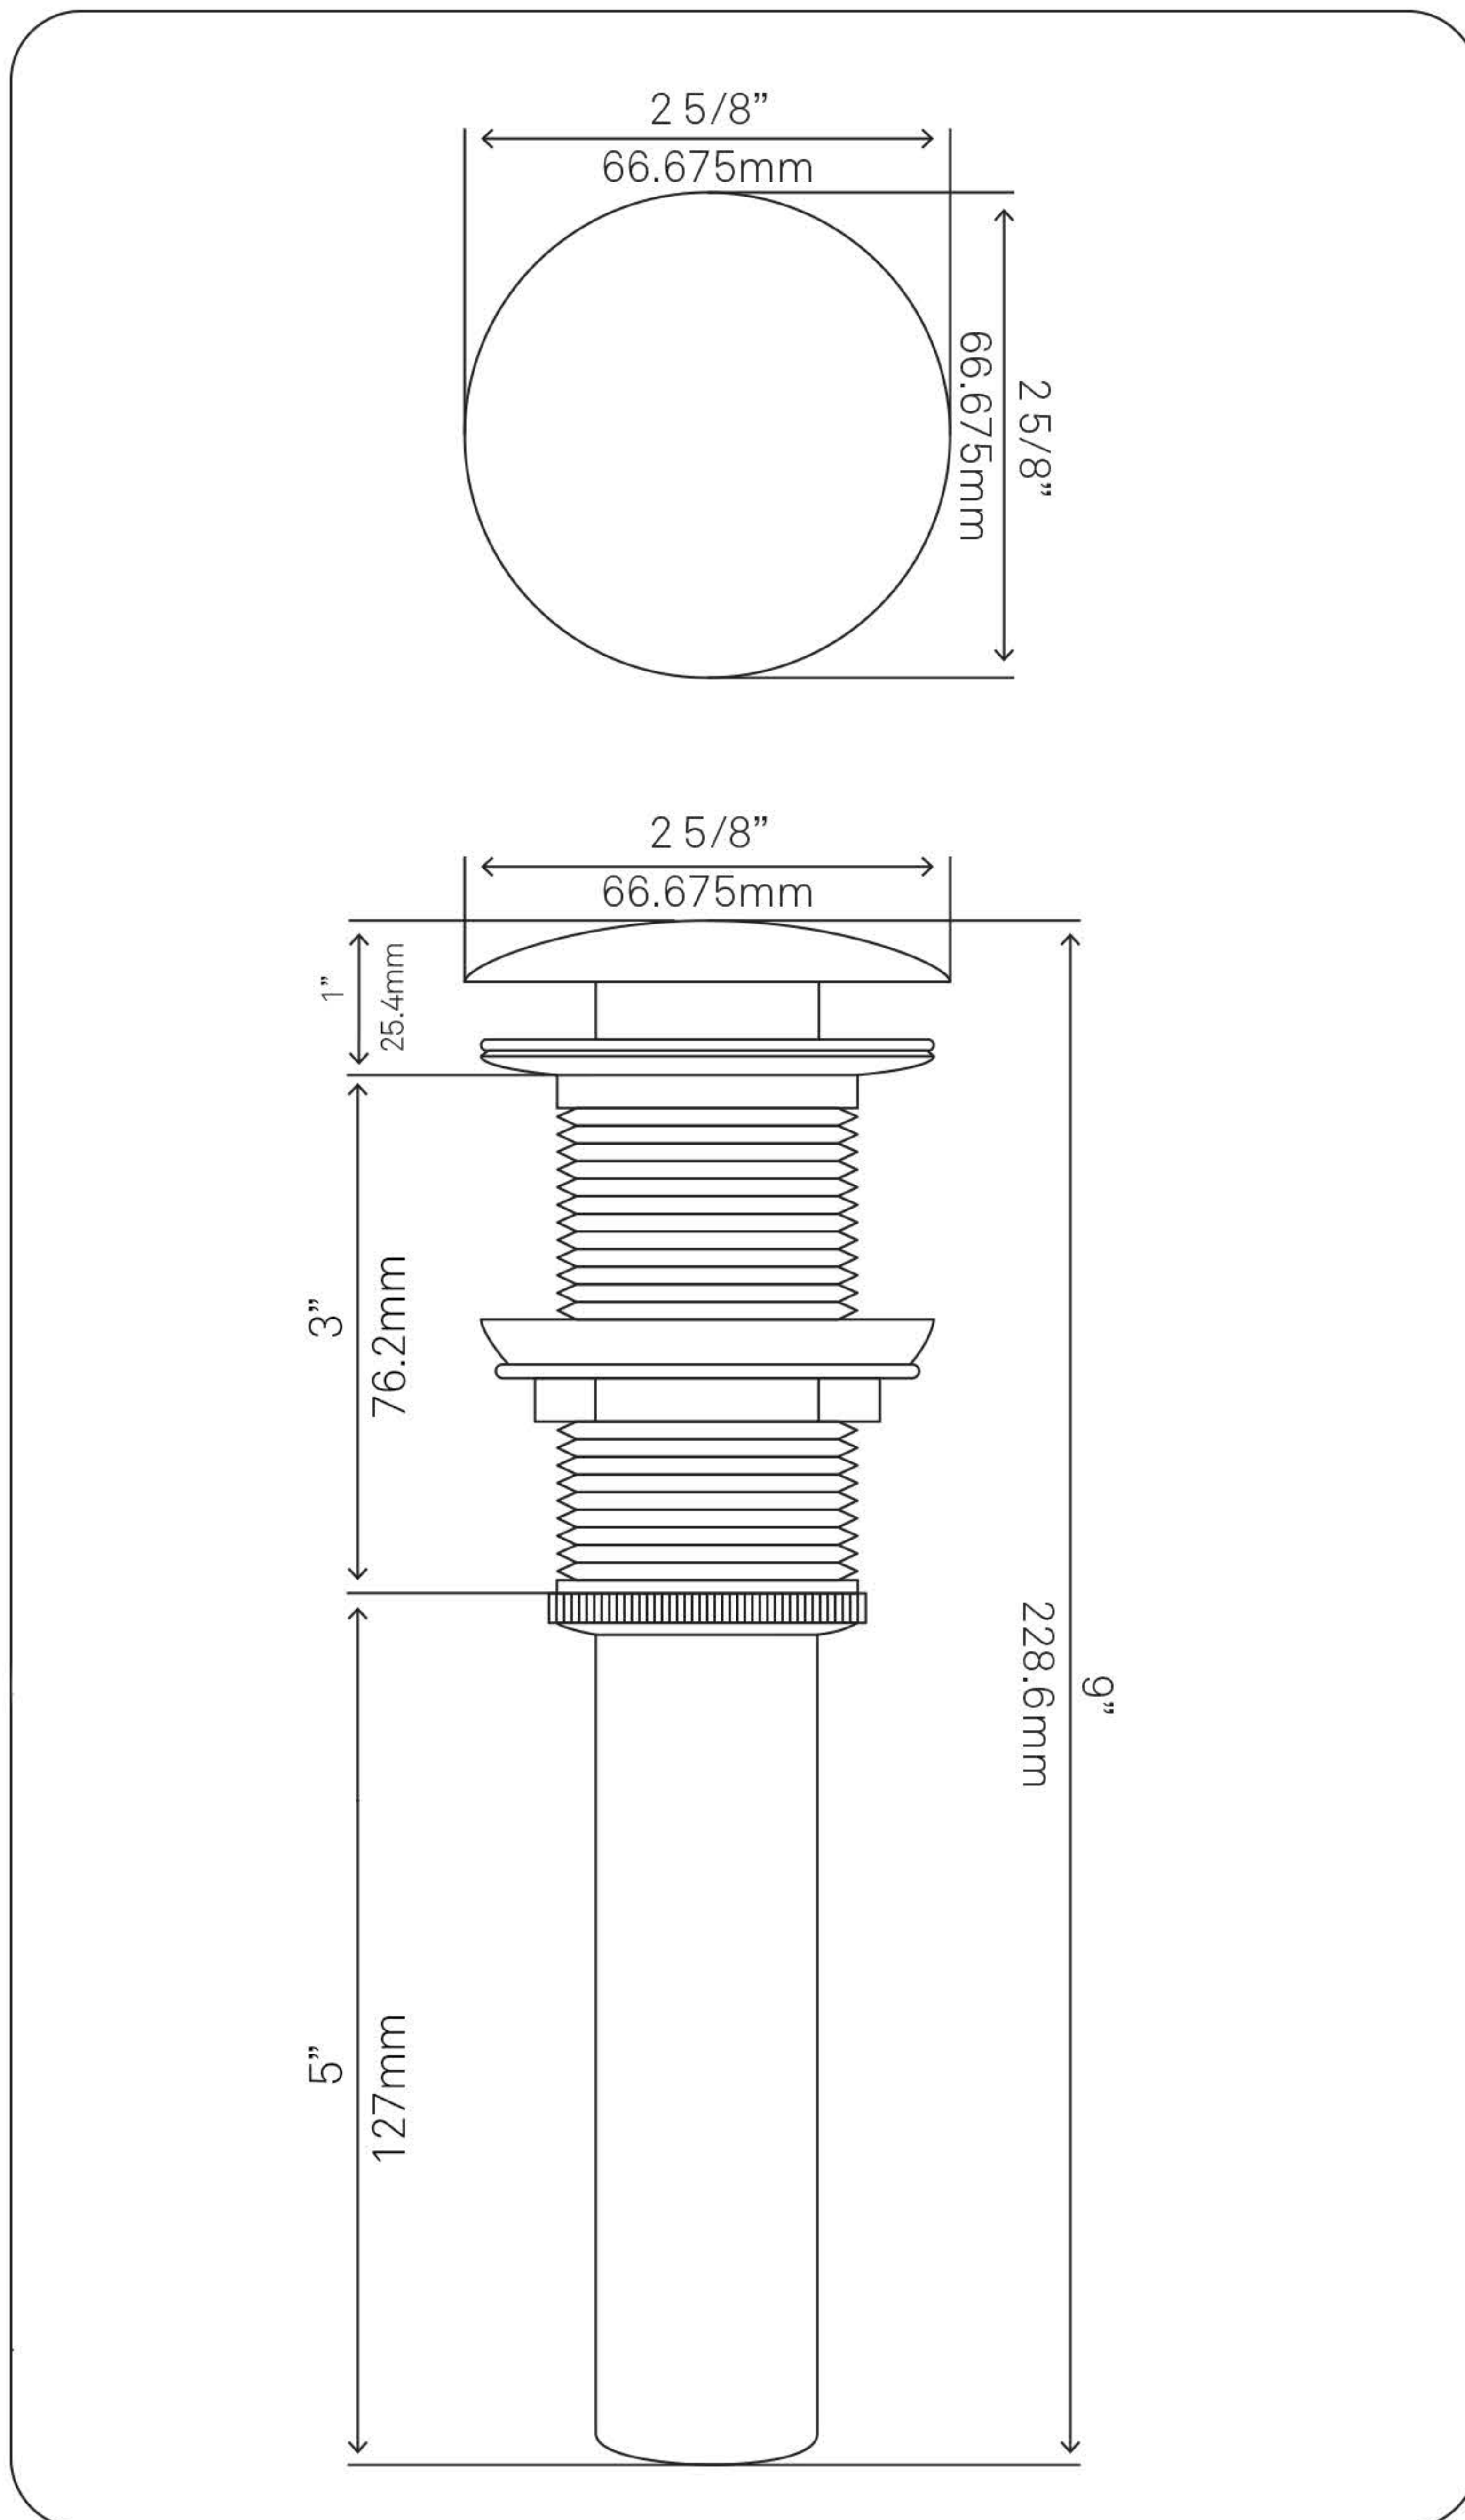

NOTES

Novatto reserves the right (1) to make changes in specifications and materials, and (2) to change or discontinue models, both without notice or obligation. Dimensions are for reference only, see www.NovattoInc.com for finish options and product availability.

Novatto Inc
TOLL FREE 844.404.4242
www.NovattoInc.com