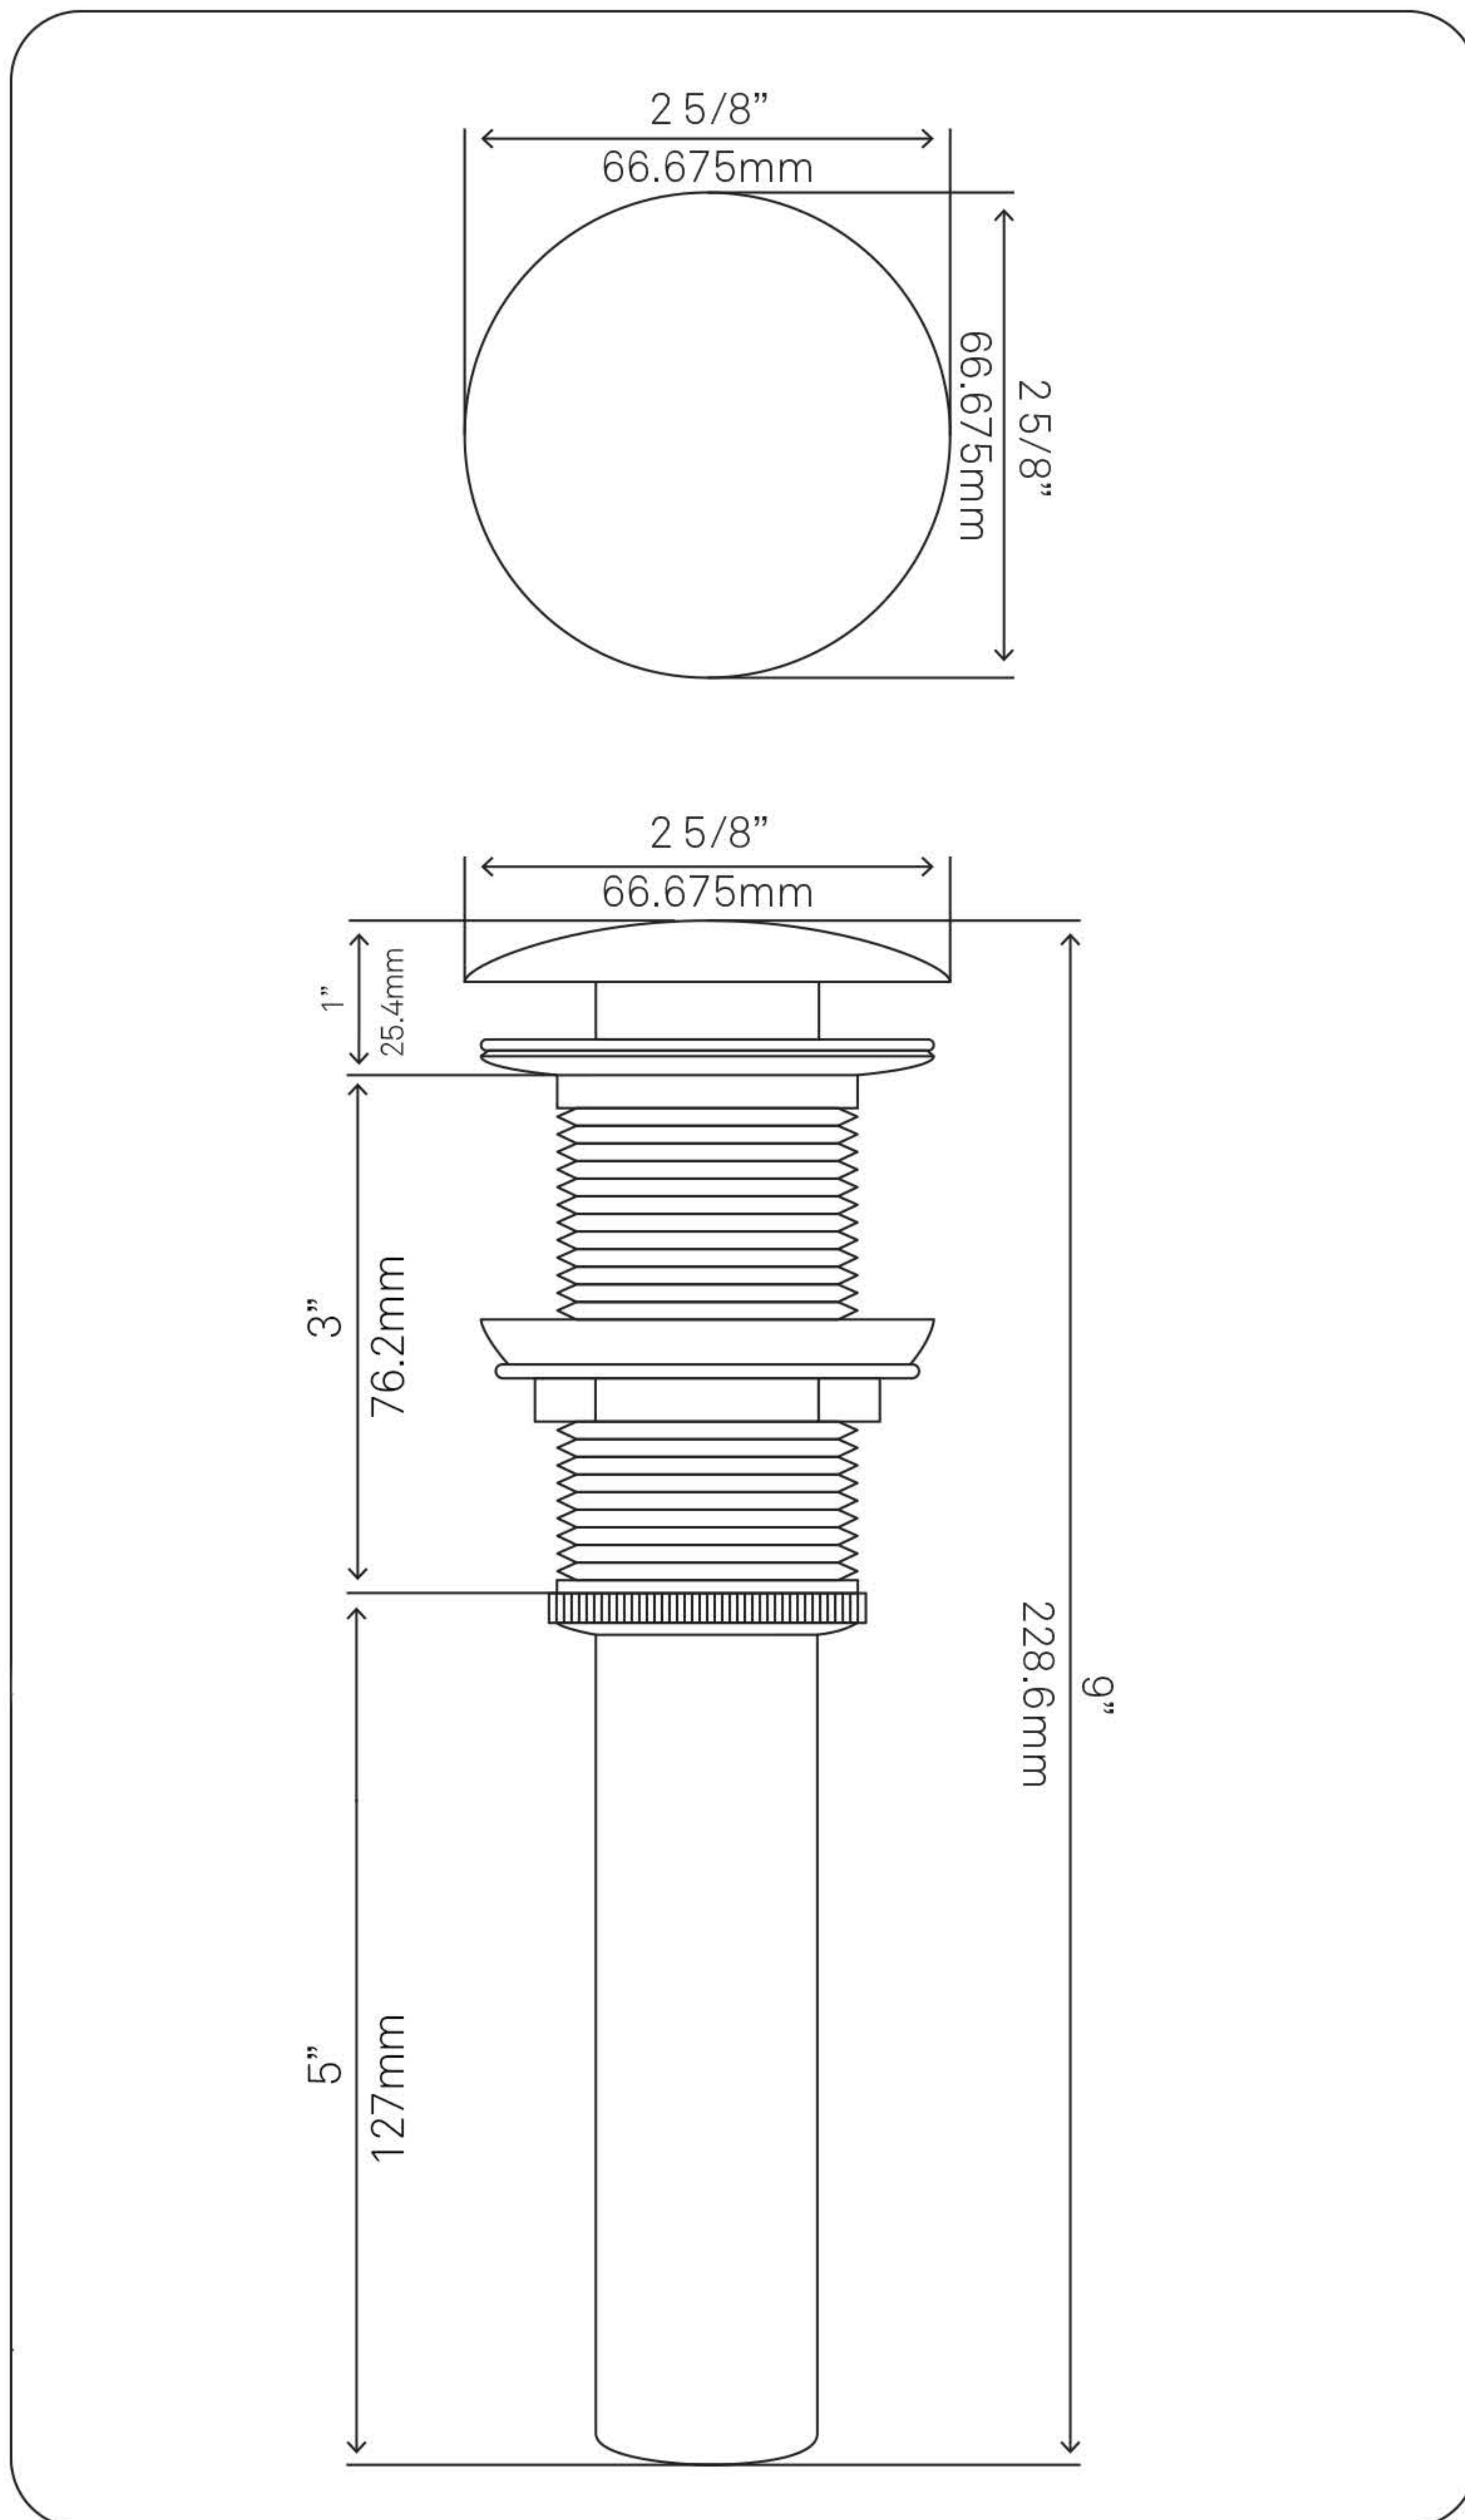

NOTES

Novatto reserves the right (1) to make changes in specifications and materials, and (2) to change or discontinue models, both without notice or obligation. Dimensions are for reference only, see www.NovattoInc.com for finish options and product availability.

Novatto Inc
TOLL FREE 844.404.4242
www.NovattoInc.com