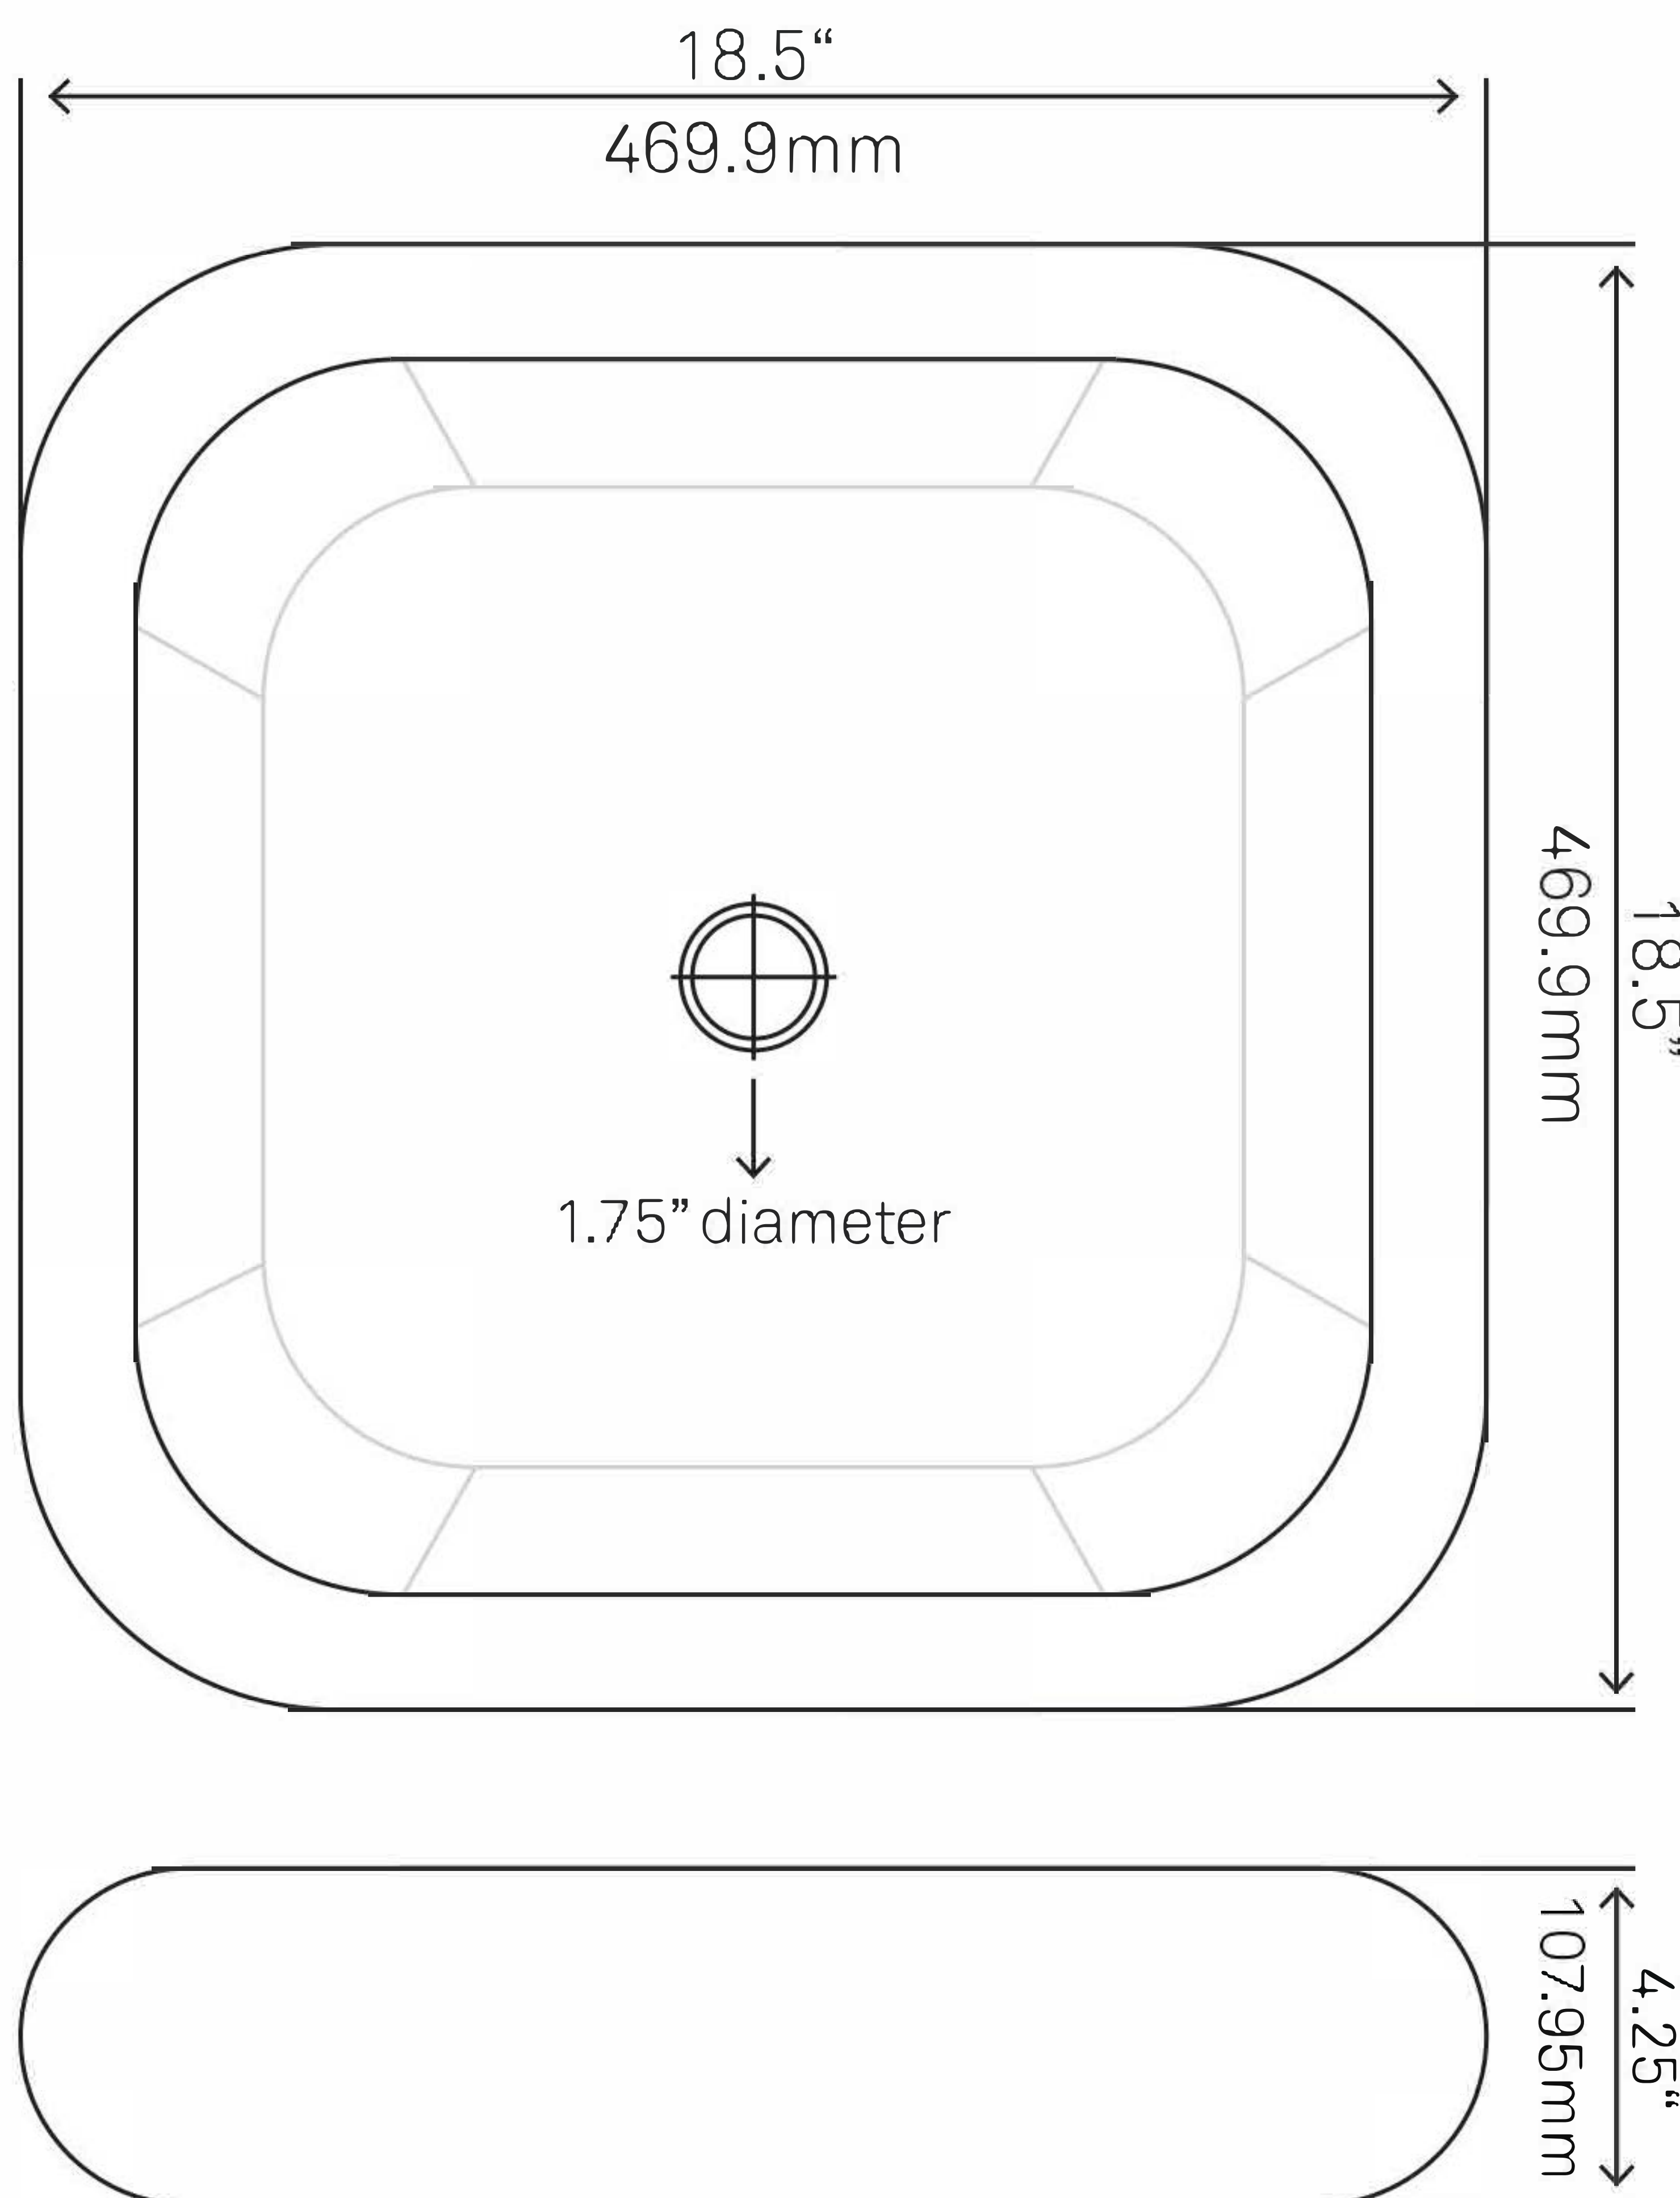

TP-V02W BIANCO Porcelain Vessel Sink

Requested By:

Specific Features:

STANDARD SPECIFICATIONS:

- Bright white glossy porcelain vessel sink
- Soft square shape
- Scratch resistant and non-porous surface
- Designed for above counter installation
- Standard U.S. plumbing connections
- Inner dimensions 14 x 14 x 3.75-inches tall

Novatto Inc
TOLL FREE 844.404.4242
www.NovattoInc.com

PUD-BN
Vessel Sink Pop-Up Drain, Brushed Nickel

Requested By.: _____

Specific Features: _____

STANDARD SPECIFICATIONS:

- Pop-up vessel sink drain
- Brushed nickel finish
- Solid brass construction
- Includes rubber seals and fastener for installation
- 9-inches total length
- Fits any standard 1.75-inch drain opening
- cUPC

Novatto Inc
 TOLL FREE 844.404.4242
www.NovattoInc.com

TP-V02W BIANCO
Porcelain Vessel Sink

Requested By:

Specific Features:

STANDARD SPECIFICATIONS:

- Bright white glossy porcelain vessel sink
- Soft square shape
- Scratch resistant and non-porous surface
- Designed for above counter installation
- Standard U.S. plumbing connections
- Inner dimensions 14 x 14 x 3.75-inches tall