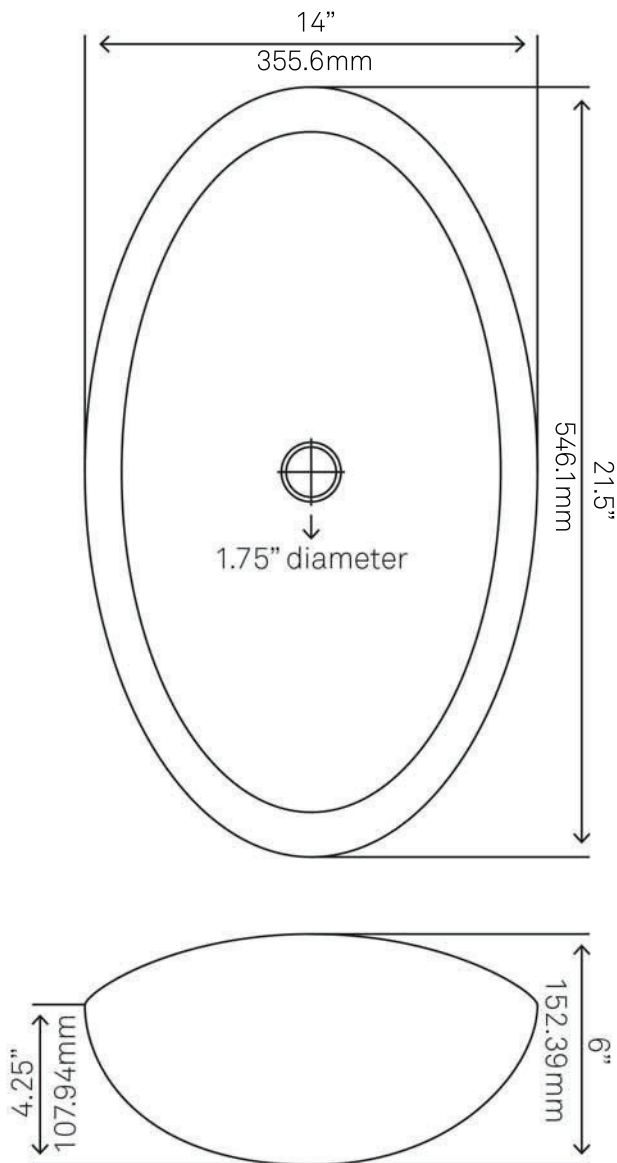

TIS-324G BIGIO
Clear Grey Vessel Sink

Requested By: _____

Specific Features: _____

STANDARD SPECIFICATIONS:

- Oval slipper clear grey glass vessel
- Made with high tempered glass
- Scratch resistant and non-porous
- Designed for above counter installation
- Standard U.S. plumbing connections
- 1.75-inch drain opening
- No overflow

Novatto Inc
 TOLL FREE 844.404.4242
www.NovattoInc.com

PUD-BN-MR Vessel Sink Pop-Up Drain and Mounting Ring, Brushed Nickel

Requested By: _____

Specific Features: _____

STANDARD SPECIFICATIONS:

- Clicker pop-up vessel sink drain and mounting ring
- Brushed Nickel finish
- Solid brass construction
- Includes rubber seals and fastener for installation
- 9-inches total pop-up length
- Fits any standard 1.75-inch drain opening
- cUPC