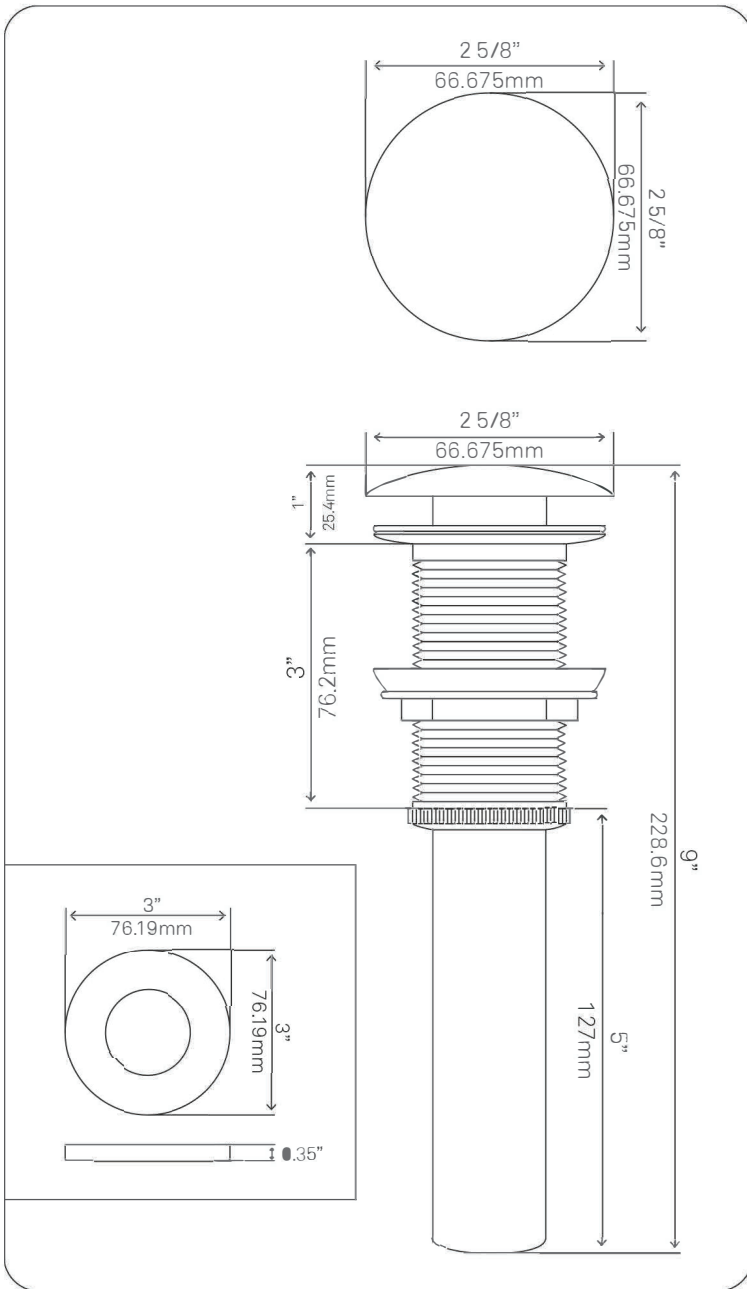

NOTES

Novatto reserves the right (1) to make changes in specifications and materials, and (2) to change or discontinue models, both without notice or obligation. Dimensions are for reference only, see www.NovattoInc.com for finish options and product availability.

Novatto Inc
TOLL FREE 844.404.4242
www.NovattoInc.com