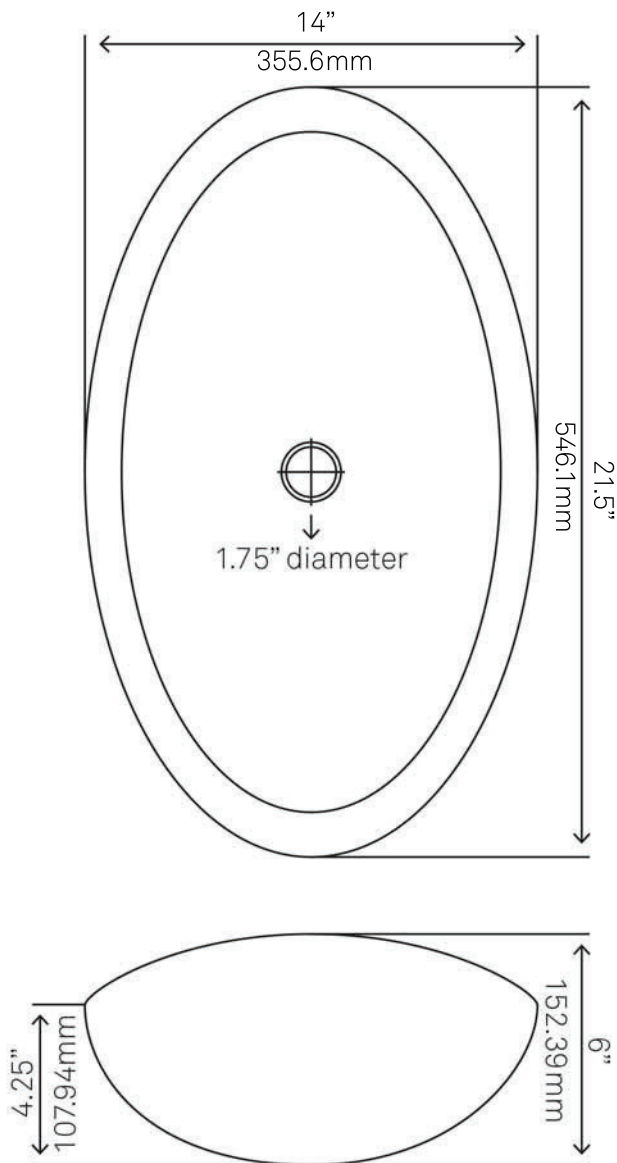

STANDARD SPECIFICATIONS:

- Oval slipper clear grey glass vessel
- Made with high tempered glass
- Scratch resistant and non-porous
- Designed for above counter installation
- Standard U.S. plumbing connections
- 1.75-inch drain opening
- No overflow

WARRANTY:

Limited lifetime warranty

- See www.NovattoInc.com for details

COORDINATING ACCESSORIES:

- PUD-BN/CH/ORB pop-up drain
- MR-001BN/CH/ORB
- Glacier Ice Restoration and Sealer kit

NOTES

Novatto reserves the right (1) to make changes in specifications and materials, and (2) to change or discontinue models, both without notice or obligation. Dimensions are for reference only, see www.NovattoInc.com for finish options and product availability.

Novatto Inc
TOLL FREE 844.404.4242
www.NovattoInc.com