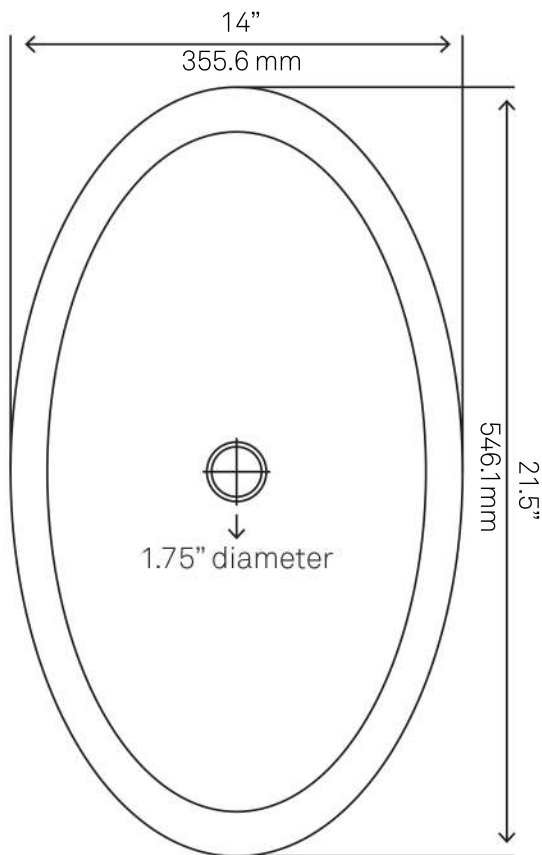

## TIS-324C CHIARO Clear Glass Vessel Sink

Requested By: \_\_\_\_\_

Specific Features: \_\_\_\_\_

Novatto reserves the right (1) to make changes in specifications and materials, and (2) to change or discontinue models, both without notice or obligation. Dimensions are for reference only, see [www.Novatto.com](http://www.Novatto.com) for finish options and product availability.

### STANDARD SPECIFICATIONS:

- Oval slipper clear glass vessel
- Made with high tempered glass
- Scratch resistant and non-porous
- Designed for above counter installation
- Standard U.S. plumbing connections
- 1.75-inch drain opening
- No overflow