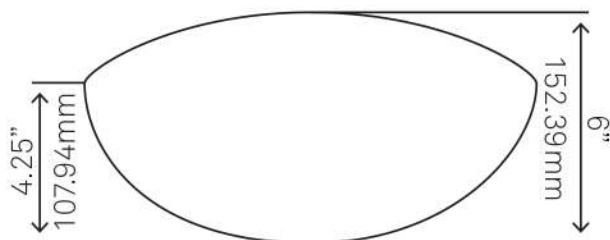

## TIS-324C CHIARO Clear Glass Vessel Sink

Requested By: \_\_\_\_\_

Specific Features: \_\_\_\_\_

Novatto reserves the right (1) to make changes in specifications and materials, and (2) to change or discontinue models, both without notice or obligation. Dimensions are for reference only, see [www.Novatto.com](http://www.Novatto.com) for finish options and product availability.

### STANDARD SPECIFICATIONS:

- Oval slipper clear glass vessel
- Made with high tempered glass
- Scratch resistant and non-porous
- Designed for above counter installation
- Standard U.S. plumbing connections
- 1.75-inch drain opening
- No overflow