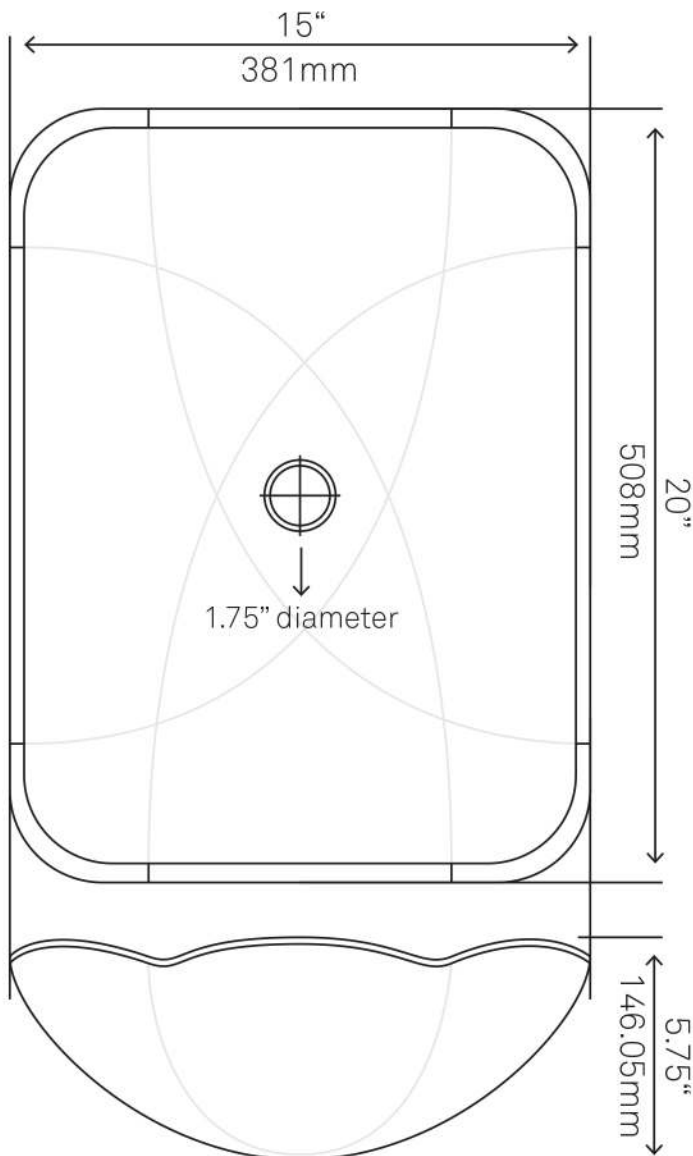

## TIS-317C ELEGANTE Glass Vessel Bathroom Sink

Requested By:

---

Specific Features:

---

### STANDARD SPECIFICATIONS:

- Oblong fluted clear glass vessel
- Made with high tempered glass
- Scratch resistant and non-porous
- Designed for above counter installation
- Standard U.S. plumbing connections
- 1.75-inch drain opening