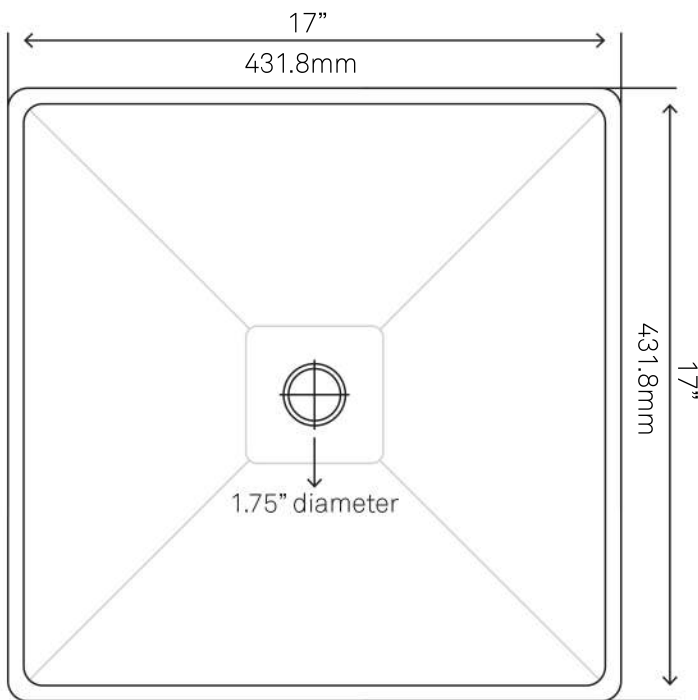

## TIS-286G SAUNA Square Glass Vessel Bath Sink

Requested By:

---

Specific Features:

---

### STANDARD SPECIFICATIONS:

- Green square vessel w/ frosted bottom
- Made with high tempered glass
- Scratch resistant and non-porous
- Designed for above counter installation
- Standard U.S. plumbing connections
- 1.75-inch drain opening
- No mounting ring necessary