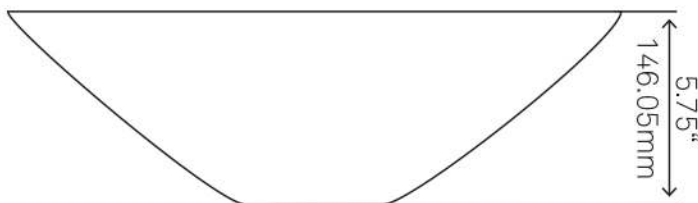

## TIS-286G SAUNA Square Glass Vessel Bath Sink

Requested By:

---

Specific Features:

---

### STANDARD SPECIFICATIONS:

- Green square vessel w/ frosted bottom
- Made with high tempered glass
- Scratch resistant and non-porous
- Designed for above counter installation
- Standard U.S. plumbing connections
- 1.75-inch drain opening
- No mounting ring necessary