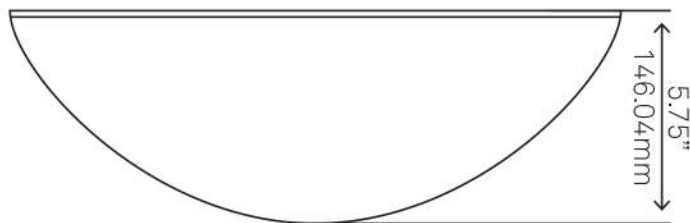

TIS-158 IMPONEREN Glass Vessel Bathroom Sink

Requested By: _____

Specific Features: _____

Novatto reserves the right (1) to make changes in specifications and materials, and (2) to change or discontinue models, both without notice or obligation. Dimensions are for reference only, see www.Novatto.com for finish options and product availability.

STANDARD SPECIFICATIONS:

- Clear with outside etchings
- Made with high tempered glass
- Scratch resistant and non-porous
- Designed for above counter installation
- Standard U.S. plumbing connections
- Made with 1.75-inch drain opening