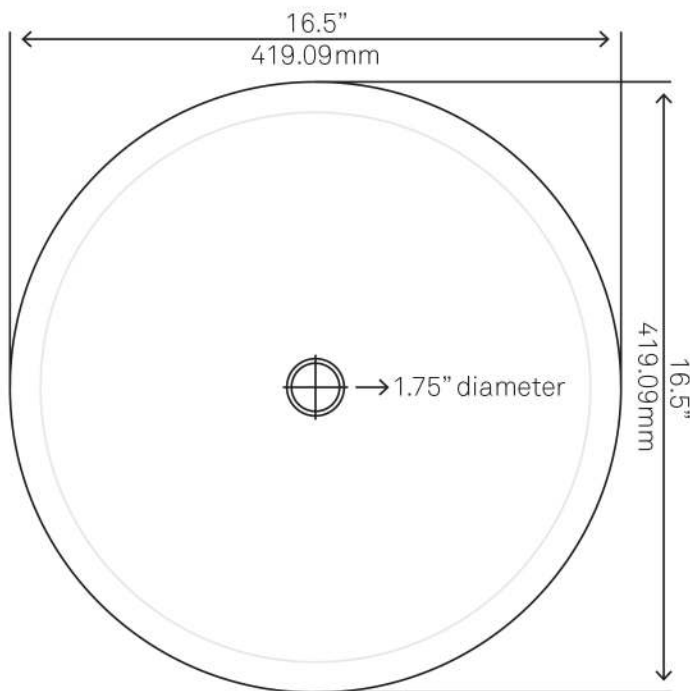

TIS-158 IMPONEREN Glass Vessel Bathroom Sink

Requested By: _____

Specific Features: _____

Novatto reserves the right (1) to make changes in specifications and materials, and (2) to change or discontinue models, both without notice or obligation. Dimensions are for reference only, see www.Novatto.com for finish options and product availability.

STANDARD SPECIFICATIONS:

- Clear with outside etchings
- Made with high tempered glass
- Scratch resistant and non-porous
- Designed for above counter installation
- Standard U.S. plumbing connections
- Made with 1.75-inch drain opening