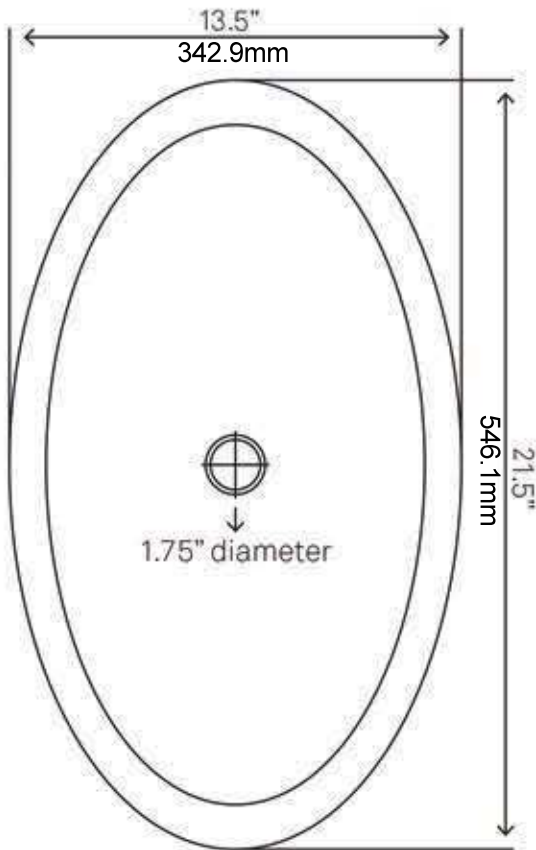

NOVATTO

**TIG-S132-8031 AZZURRO
Glass Vessel Bath Sink, Oval Slipper**

Requested By: _____

Specific Features: _____

STANDARD SPECIFICATIONS:

- Oval slipper glass vessel sink
- Fluorescent blue foil painted bottom
- Made with high tempered glass
- Scratch resistant and non-porous
- Designed for above counter installation
- Standard U.S. plumbing connections
- Made with 1.75-inch drain opening