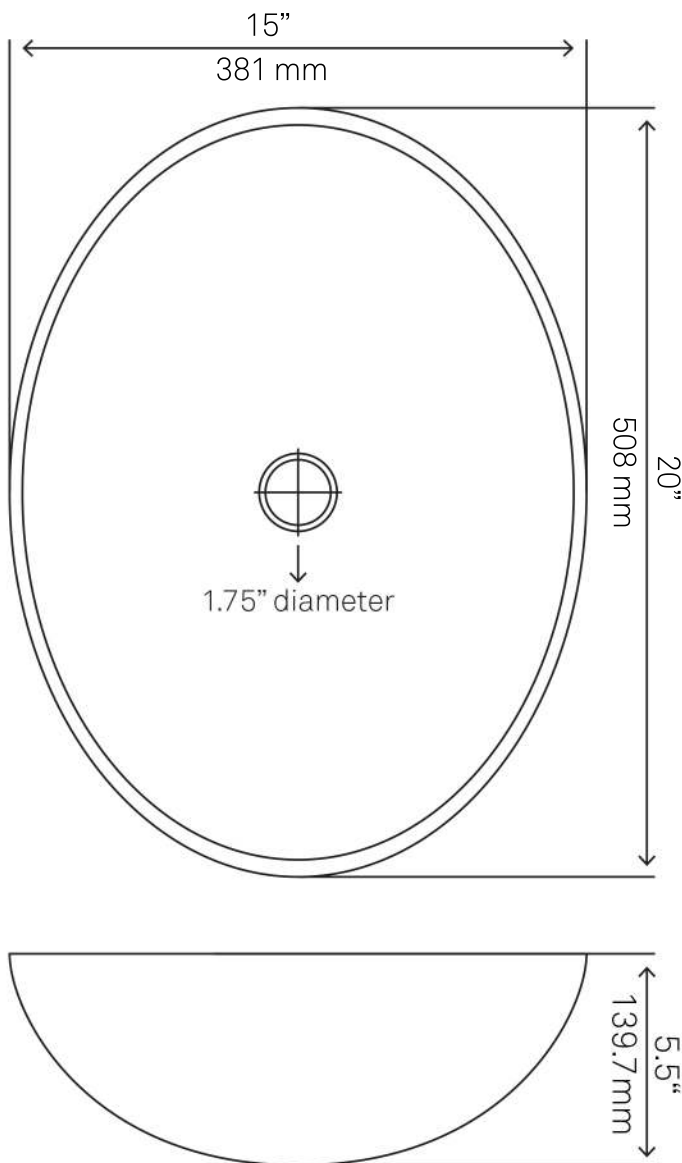

TIG-8012C OVALE Clear Glass Vessel Bath Sink

Requested By: _____

Specific Features: _____

STANDARD SPECIFICATIONS:

- Flat oval clear glass vessel sink
- Polished inside and out
- Made with high tempered glass
- Scratch resistant and non-porous
- Designed for above counter installation
- Standard U.S. plumbing connections
- 1.75-inch drain opening