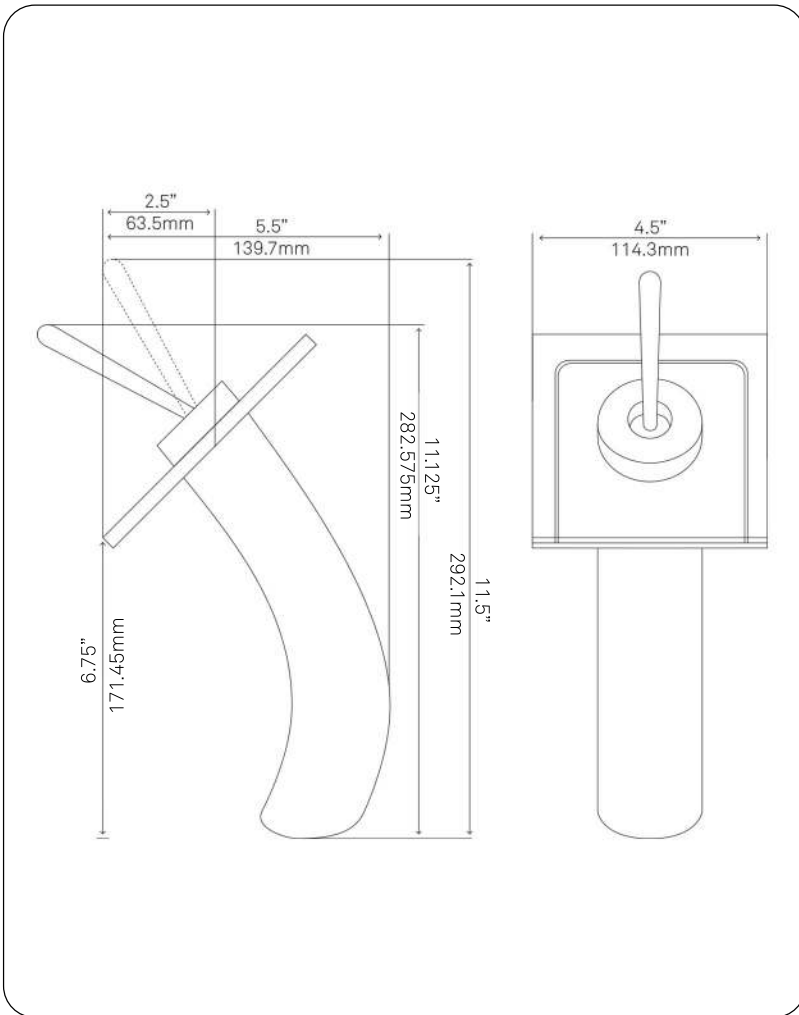

NOTES

Novatto reserves the right (1) to make changes in specifications and materials, and (2) to change or discontinue models, both without notice or obligation. Dimensions are for reference only, see www.NovattoInc.com for finish options and product availability.

Novatto Inc
TOLL FREE 844.404.4242
www.NovattoInc.com