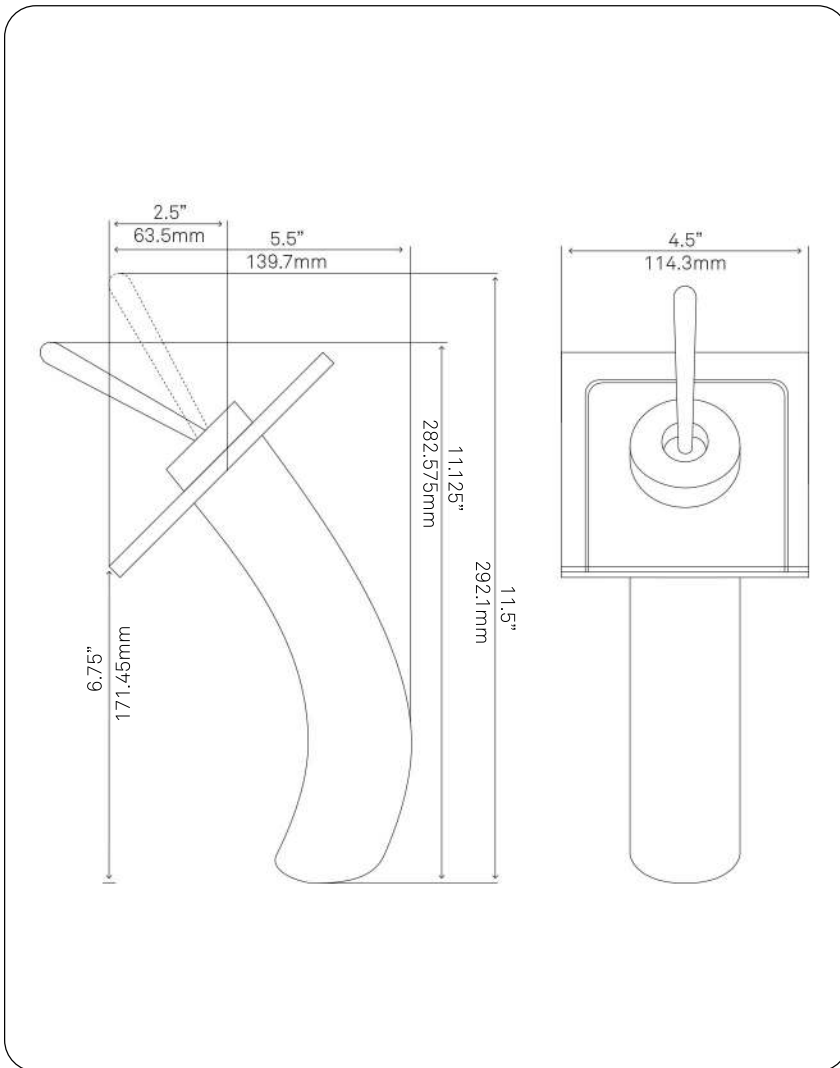

NOTES

Novatto reserves the right (1) to make changes in specifications and materials, and (2) to change or discontinue models, both without notice or obligation. Dimensions are for reference only, see www.NovattoInc.com for finish options and product availability.

Novatto Inc
TOLL FREE 844.404.4242
www.NovattoInc.com