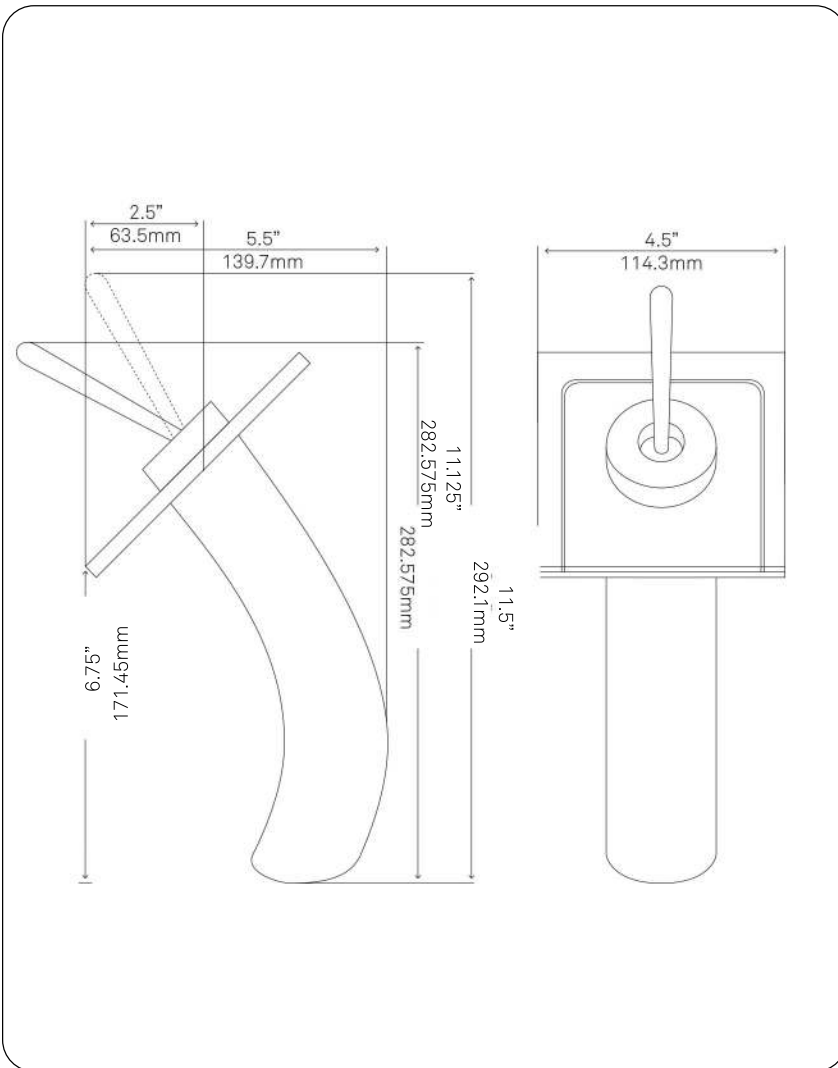

NOTES

Novatto reserves the right (1) to make changes in specifications and materials, and (2) to change or discontinue models, both without notice or obligation. Dimensions are for reference only, see www.NovattoInc.com for finish options and product availability.

Novatto Inc
TOLL FREE 844.404.4242
www.NovattoInc.com