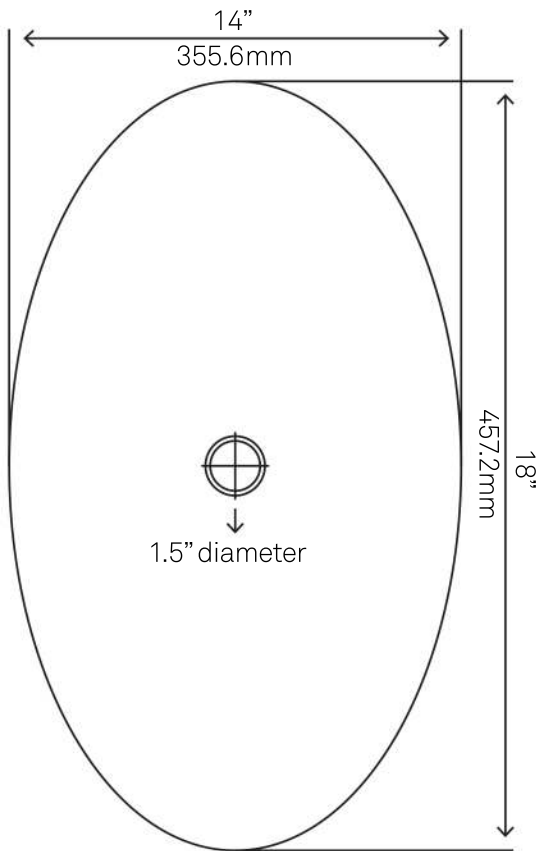

**TCV-003AN BILBOA
Copper Vessel Sink, Antique**

Requested By:

Specific Features:

Novatto reserves the right (1) to make changes in specifications and materials, and (2) to change or discontinue models, both without notice or obligation. Dimensions are for reference only, see www.Novatto.com for finish options and product availability.

STANDARD SPECIFICATIONS:

- Oval copper vessel sink
- Hand-hammered antique finish
- Above counter installation
- Artisan hand crafted
- 14-gauge recycled copper construction
- Approximate dimensions
- 1.5-inch drain opening
- Tolerance = +/- 1/2"
- No mounting ring necessary
- Standard U.S. plumbing connection
- Made in Mexico