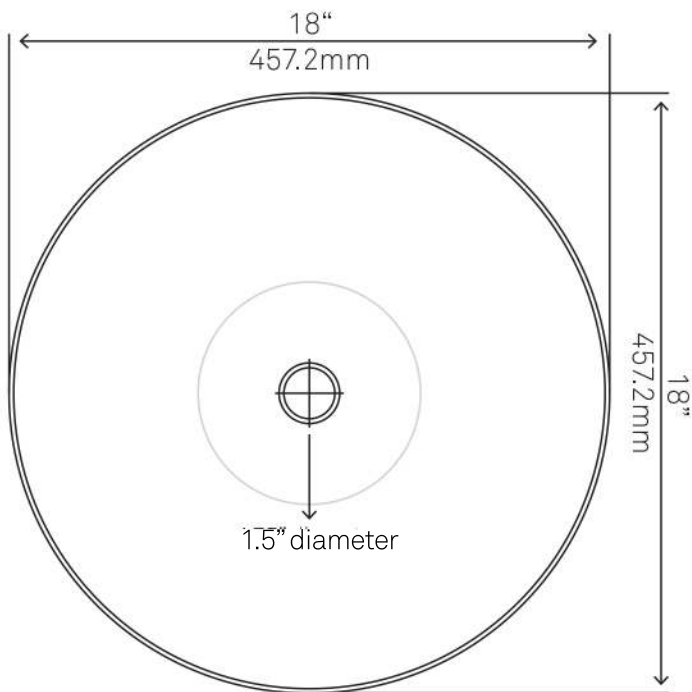

TCV-002NA CATALONIA Copper Vessel Sink, Natural

Requested By:

Specific Features:

STANDARD SPECIFICATIONS:

- Round copper vessel sink
- Hand-hammered natural finish
- Above counter installation
- Artisan hand crafted
- 14-gauge recycled copper construction
- Approximate dimensions
- 1.5-inch drain opening
- Tolerance = +/- 1/2"
- No mounting ring necessary
- Standard U.S. plumbing connection
- Made in Mexico