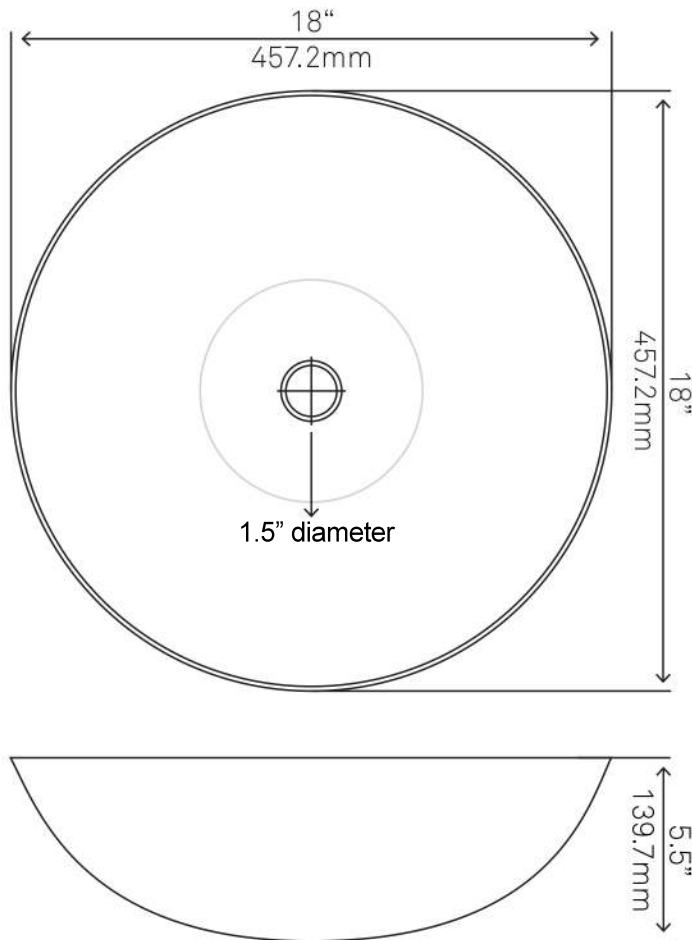

TCV-002AN CATALONIA Copper Vessel Sink, Antique

Requested By: _____

Specific Features: _____

STANDARD SPECIFICATIONS:

- Round copper vessel sink
- Hand-hammered antique finish
- Above counter installation
- Artisan hand crafted
- 14-gauge copper construction
- Approximate dimensions
- 1.5-inch drain opening
- Standard U.S. plumbing connection
- No mounting ring required
- Tolerance = +/- 1/2"
- Made in Mexico