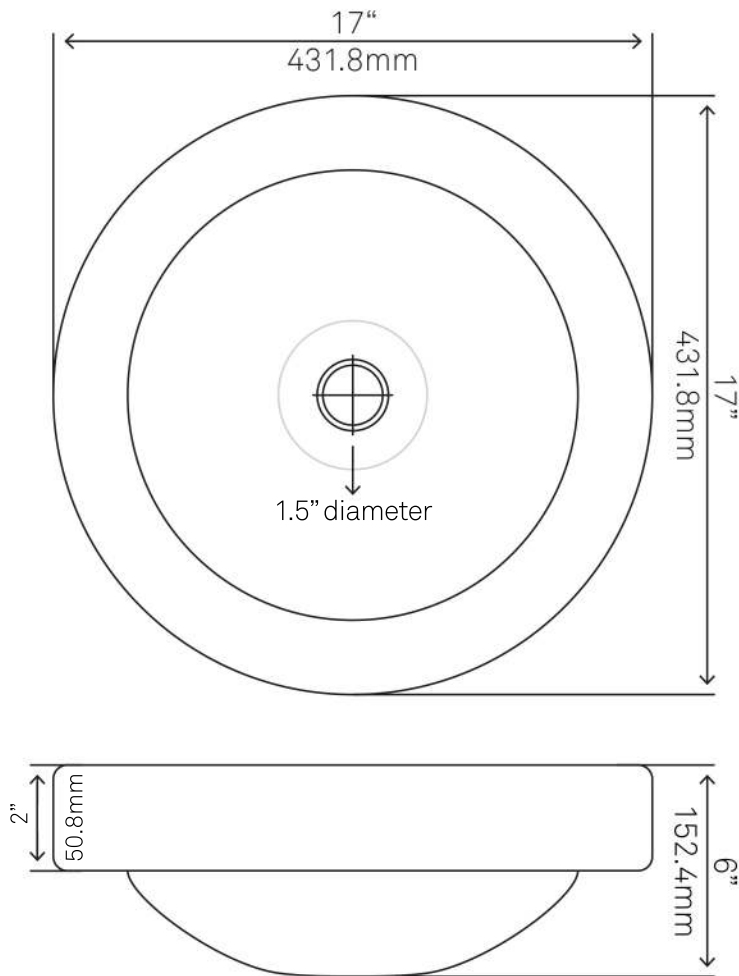

TCU-014NA GRANADA Copper Drop-In Sink, Natural

Requested By:

Specific Features:

STANDARD SPECIFICATIONS:

- Round drop-in sink with apron
- Hand-hammered natural finish
- Drop-in installation
- Artisan hand crafted
- 16-gauge copper construction
- Approximate dimensions
- Inner 15 x 5.5 inches
- 2" tall apron
- 1.5-inch drain opening
- Tolerance = +/- 1/2"
- Standard U.S. plumbing connection
- Made in Mexico