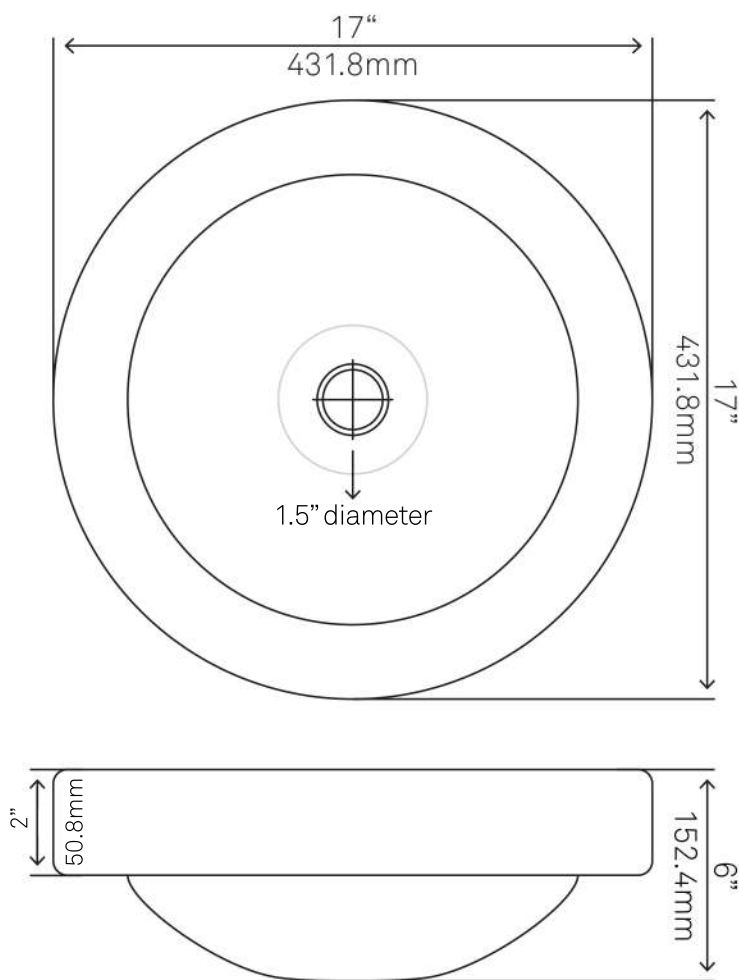

TCU-014AN GRANADA Copper Drop-In Sink, Antique

Requested By:

Specific Features:

STANDARD SPECIFICATIONS:

- Round drop-in sink with apron
- Hand-hammered antique finish
- Drop-in installation
- Artisan hand crafted
- 16-gauge copper construction
- Approximate dimensions
- Inner 15 x 5.5 inches
- 2" tall apron
- 1.5-inch drain opening
- Tolerance = +/- 1/2"
- Standard U.S. plumbing connection
- Made in Mexico