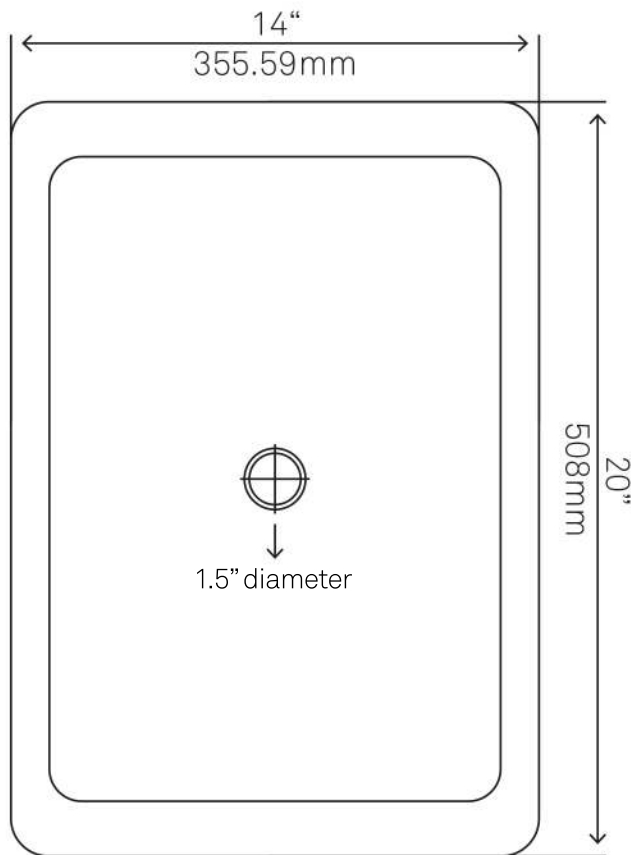

NOVATTO

TCU-013NA SANTA CRUZ Copper Drop-In Bathroom Sink, Natural

Requested By: _____

Specific Features: _____

STANDARD SPECIFICATIONS:

- Rectangular drop-in sink with apron
- Hand-hammered natural finish
- Drop-in installation
- Artisan hand crafted
- 16-gauge copper construction
- Approximate dimensions
- Inner 16 x 12 x 5.5 inches
- 2" tall apron
- 1.5-inch drain opening
- Tolerance = +/- 1/2"
- Standard U.S. plumbing connection
- Made in Mexico