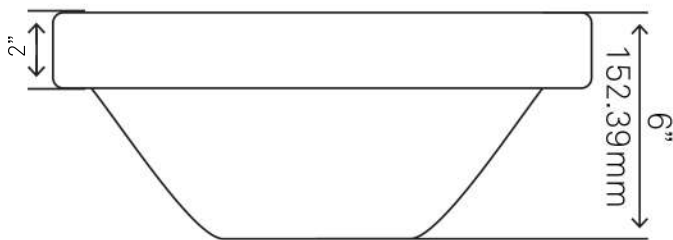

NOVATTO

TCU-013NA SANTA CRUZ Copper Drop-In Bathroom Sink, Natural

Requested By: _____

Specific Features: _____

STANDARD SPECIFICATIONS:

- Rectangular drop-in sink with apron
- Hand-hammered natural finish
- Drop-in installation
- Artisan hand crafted
- 16-gauge copper construction
- Approximate dimensions
- Inner 16 x 12 x 5.5 inches
- 2" tall apron
- 1.5-inch drain opening
- Tolerance = +/- 1/2"
- Standard U.S. plumbing connection
- Made in Mexico