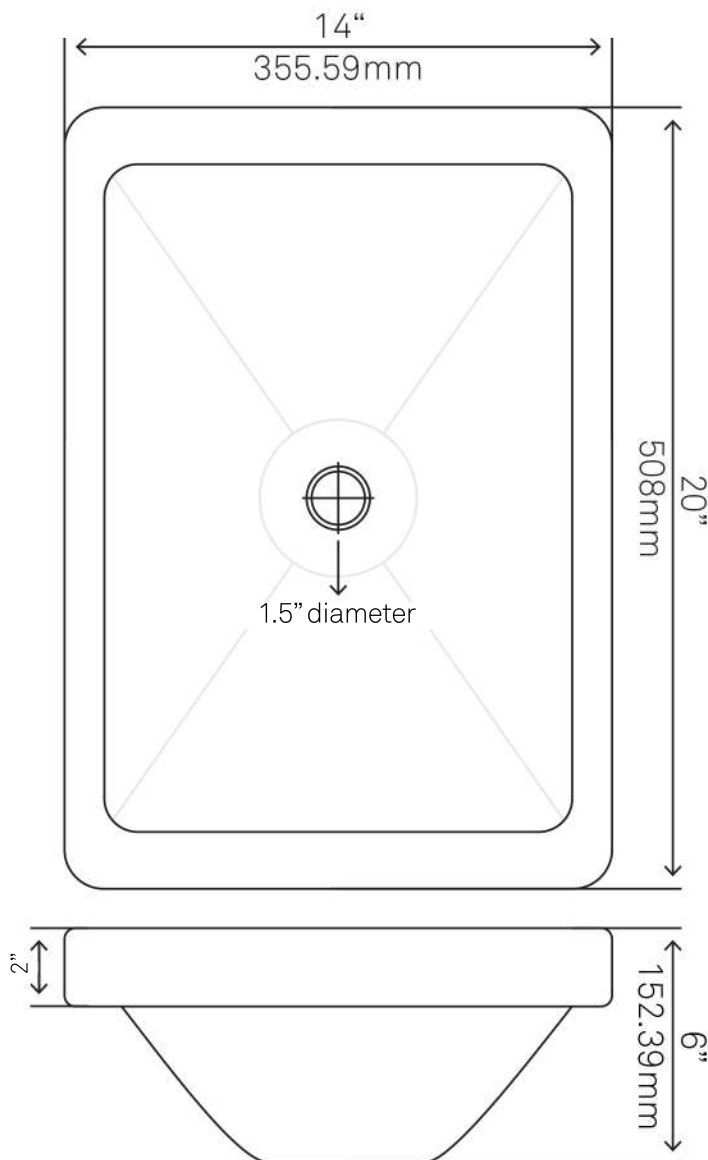

## TCU-013AN SANTA CRUZ Copper Drop-In Sink, Antique

Requested By:

---

Specific Features:

---

Novatto reserves the right (1) to make changes in specifications and materials, and (2) to change or discontinue models, both without notice or obligation. Dimensions are for reference only, see [www.Novatto.com](http://www.Novatto.com) for finish options and product availability.

### STANDARD SPECIFICATIONS:

- Rectangular drop-in sink with apron
- Hand-hammered antique finish
- Drop-in installation
- Artisan hand crafted
- 16-gauge recycled copper construction
- Approximate dimensions
- 1.5-inch drain opening
- Inner: 16 x 12 x 5.5 -inches
- 2" tall apron
- Tolerance = +/- 1/2"
- Standard U.S. plumbing connection
- Made in Mexico