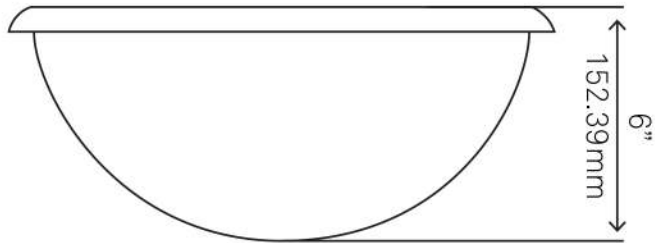

TCU-003AN CORDOBA
Copper Drop-In Bath Sink, Antique

Requested By: _____

Specific Features: _____

STANDARD SPECIFICATIONS:

- Oval bath sink with rolled lip
- Hand-hammered antique finish
- Drop-in installation
- Artisan hand crafted
- 18-gauge recycled copper
- Lead-free
- Approximate dimensions
- Tolerance = +/- 1/2"
- 1" rolled rim
- 1.5-inch drain opening
- Standard U.S. plumbing connection
- Made in Mexico