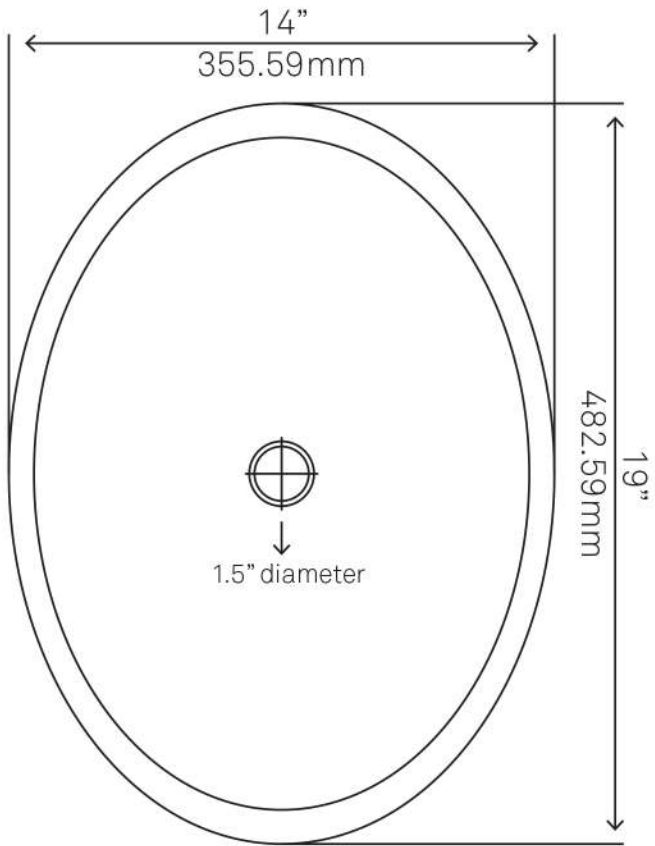

TCU-003AN CORDOBA
Copper Drop-In Bath Sink, Antique

Requested By: _____

Specific Features: _____

STANDARD SPECIFICATIONS:

- Oval bath sink with rolled lip
- Hand-hammered antique finish
- Drop-in installation
- Artisan hand crafted
- 18-gauge recycled copper
- Lead-free
- Approximate dimensions
- Tolerance = +/- 1/2"
- 1" rolled rim
- 1.5-inch drain opening
- Standard U.S. plumbing connection
- Made in Mexico