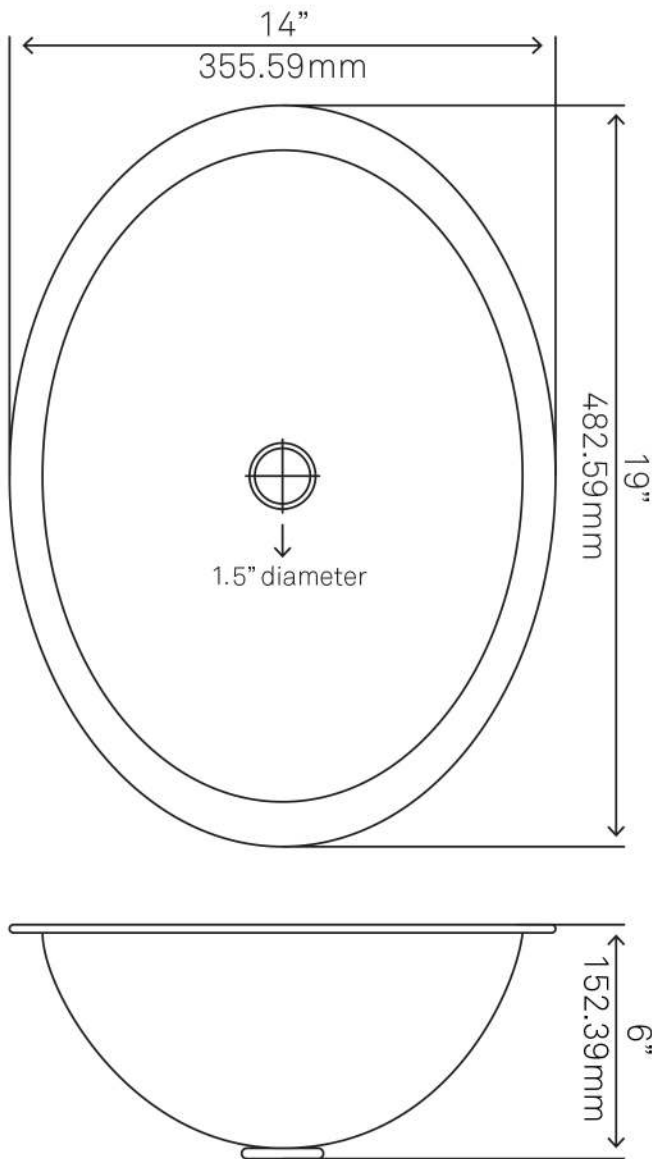

## TCU- 002AN QUITO Copper Bath Sink, Antique

Requested By:

---

Specific Features:

---

### STANDARD SPECIFICATIONS:

- Oval bath sink with flat lip
- Hand-hammered antique finish
- Drop-in or Undermount installation
- Artisan hand crafted
- 18-gauge recycled copper
- Lead-free
- Approximate dimensions
- Tolerance = +/- 1/2"
- 1.5-inch drain opening
- Standard U.S. plumbing connection
- Made in Mexico