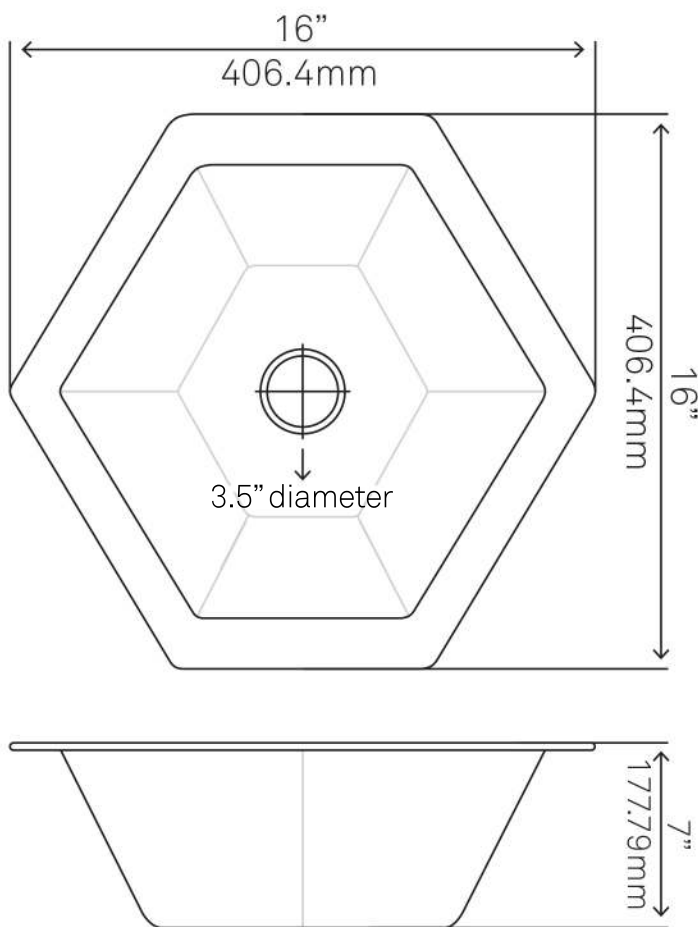

TCB-004AN NAVARRE Copper Bar Sink, Antique

Requested By: _____

Specific Features: _____

STANDARD SPECIFICATIONS:

- Hexagon bar and prep sink with flat rim
- Hand-hammered antique finish
- Drop-in or Undermount installation
- Artisan hand crafted
- 16-gauge recycled copper construction
- Tolerance = +/- 1/2"
- Approximate dimensions
- Inner 14 x 6.5-inches
- Standard U.S. plumbing connection
- Made in Mexico