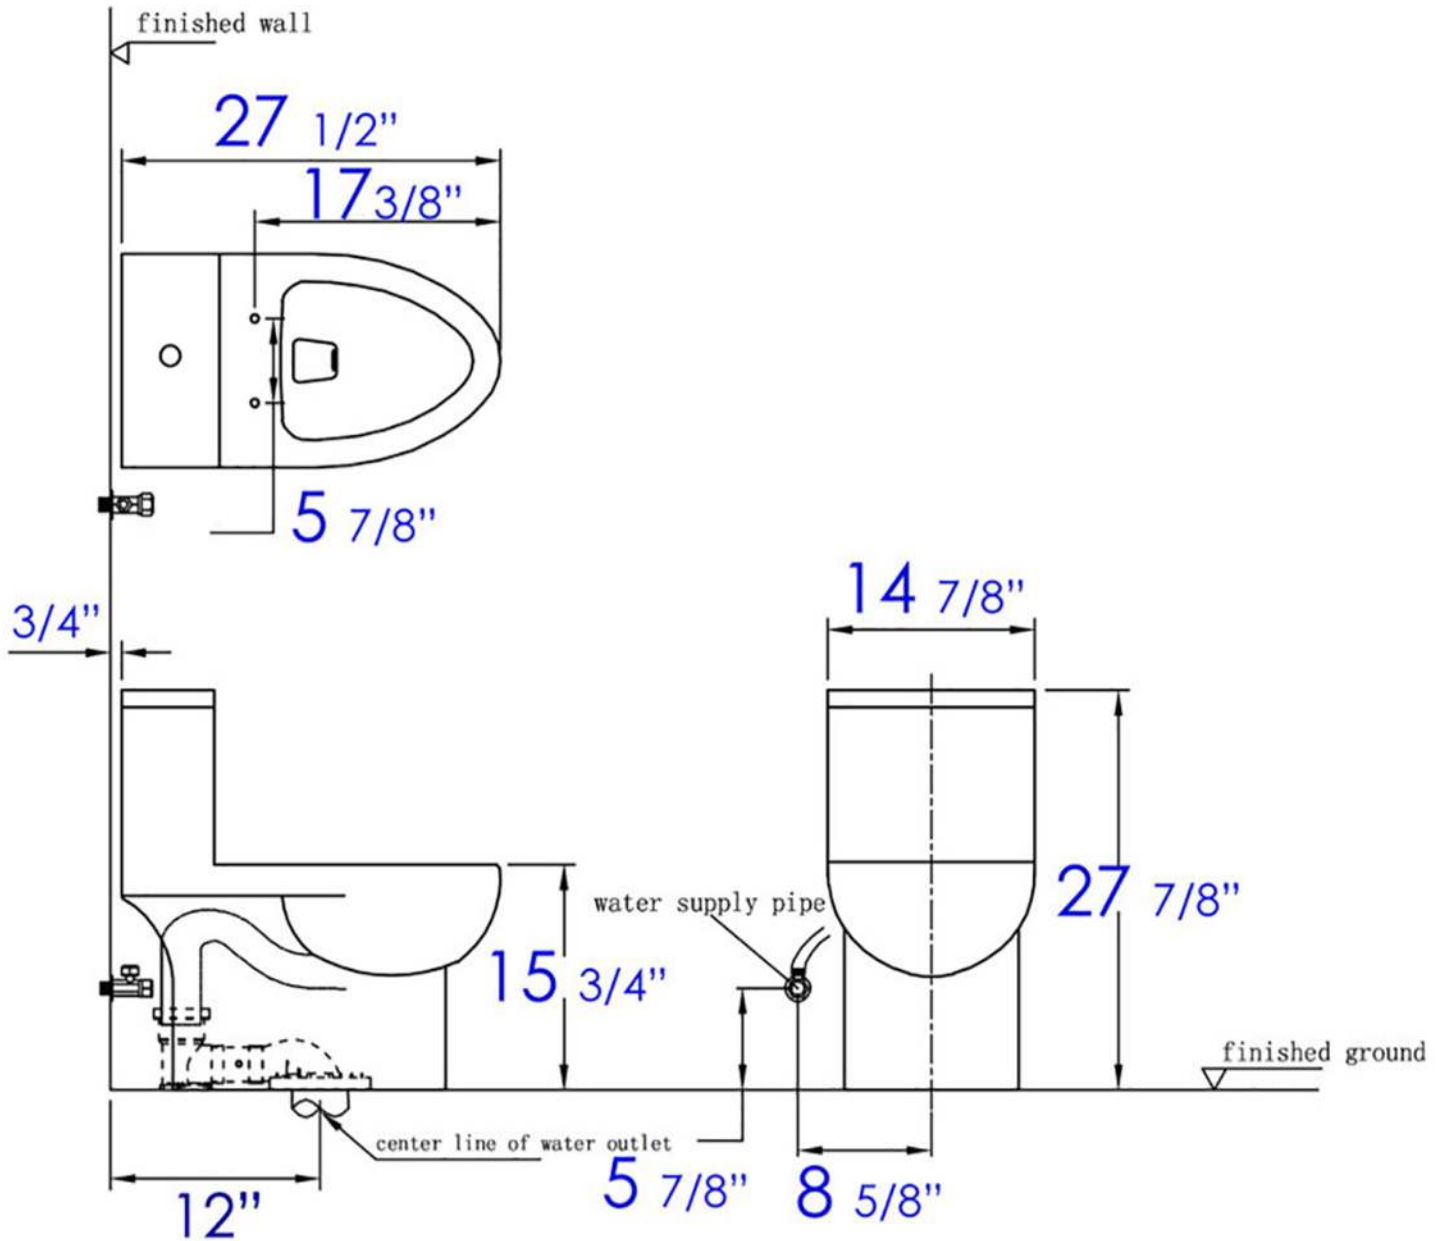

TB359

Dual Flush One Piece Eco Friendly High Efficiency
Low Flush Ceramic Toilet

EAGO^{USA}

Note: All product dimensions are approximate and should be verified on site prior to installation.
Visit www.EAGOUSA.com for more information.