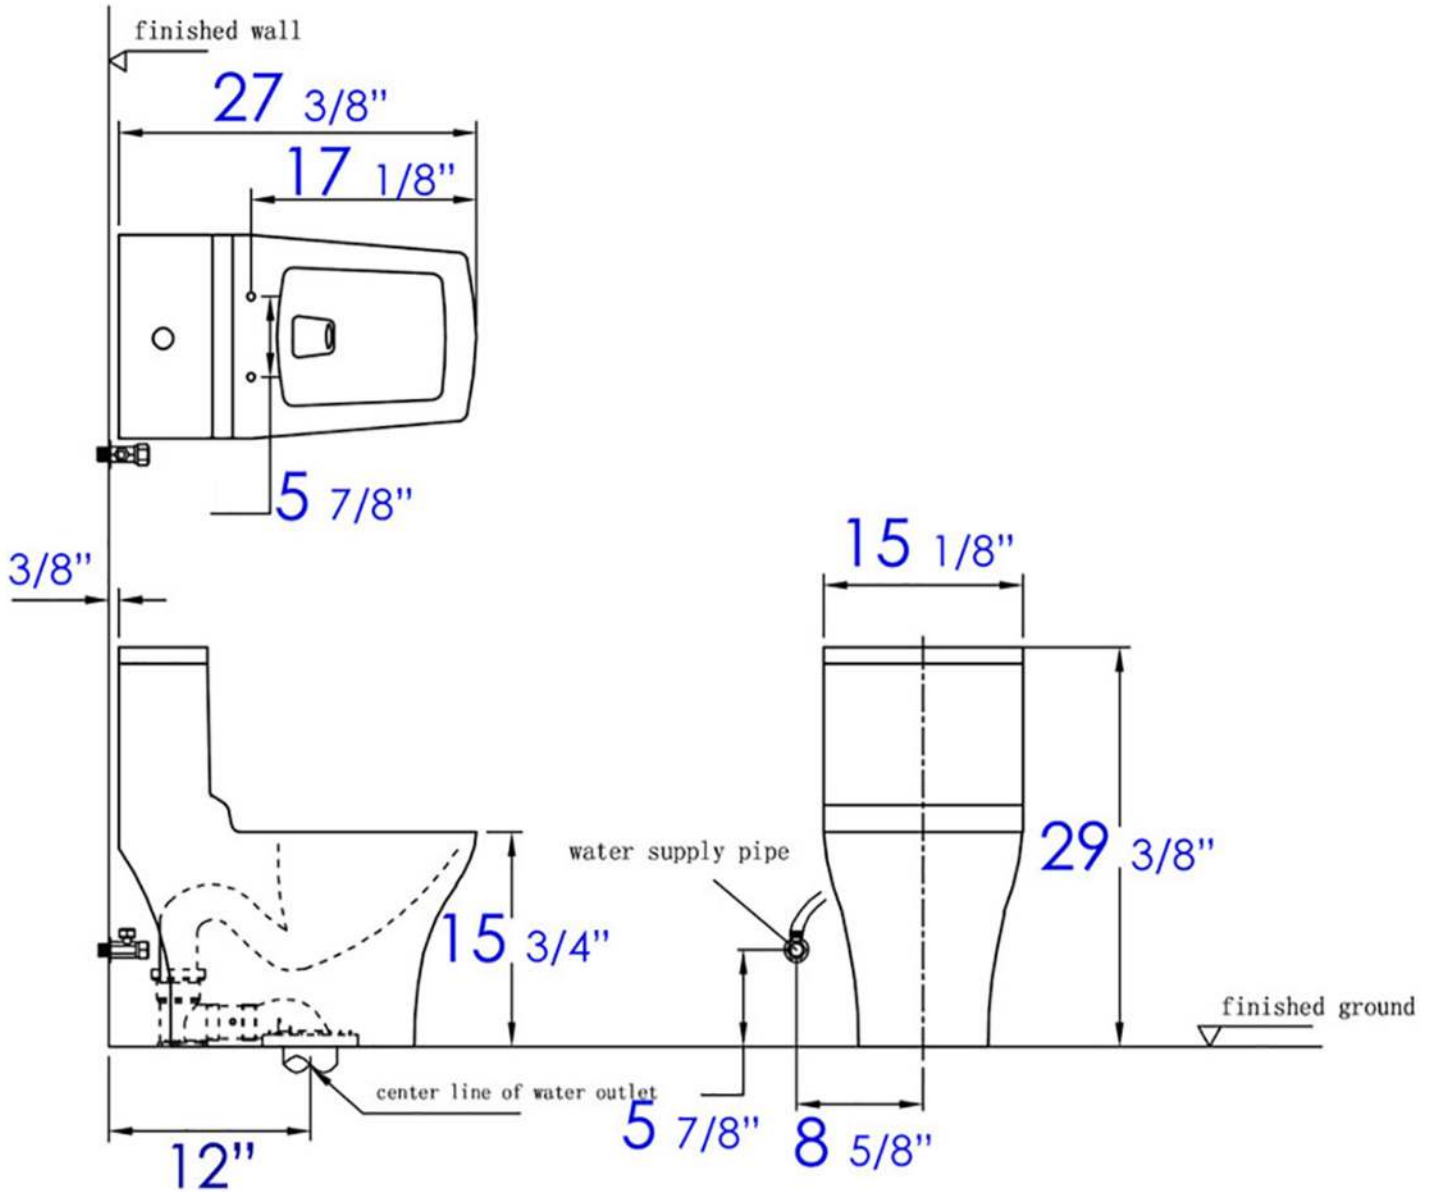

TB356

Dual Flush One Piece Eco Friendly High Efficiency  
Low Flush Ceramic Toilet

EAGO<sup>USA</sup>

**Note:** All product dimensions are approximate and should be verified on site prior to installation.  
Visit [www.EAGOUSA.com](http://www.EAGOUSA.com) for more information.