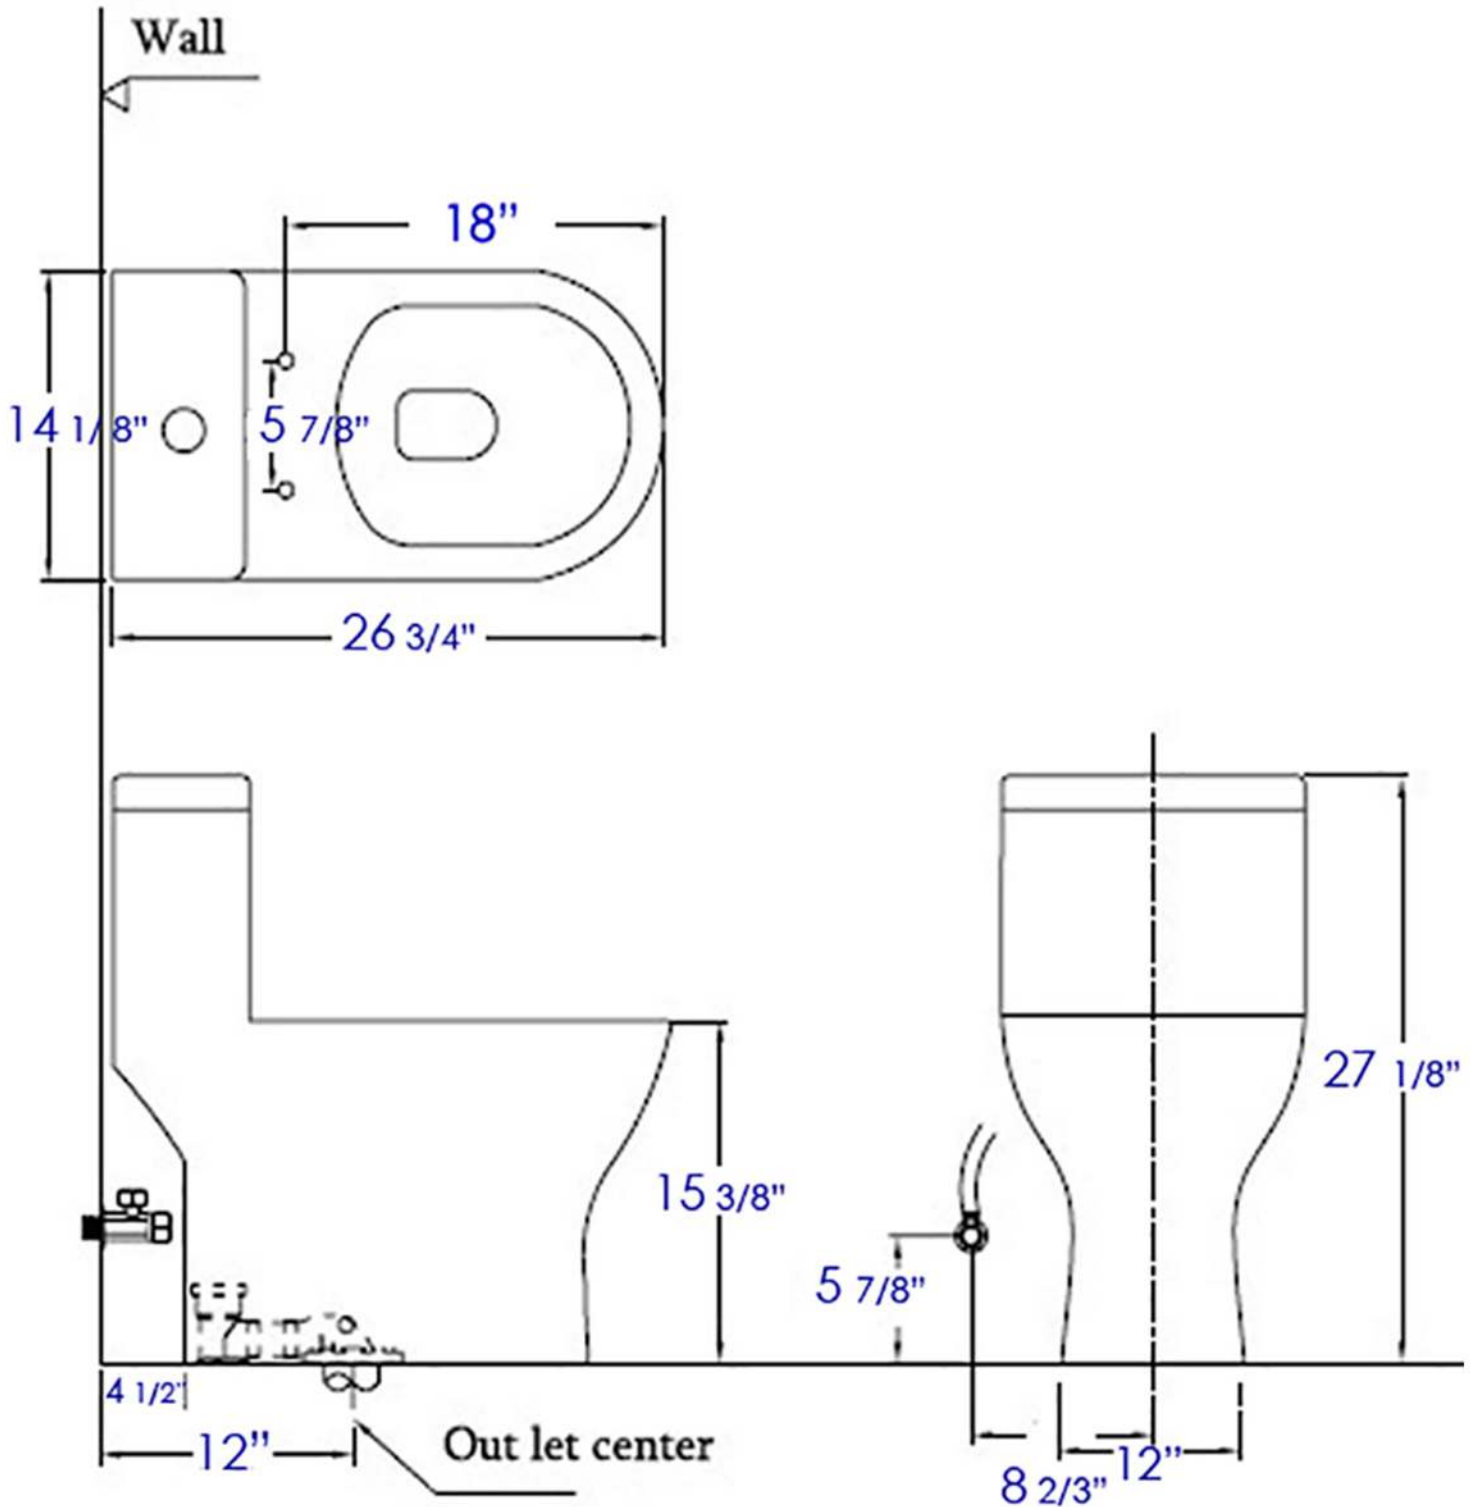

TB353

Dual Flush One Piece Eco Friendly High Efficiency
Low Flush Ceramic Toilet

EAGO USA

Note: All product dimensions are approximate and should be verified on site prior to installation.
Visit www.EAGOUSA.com for more information.