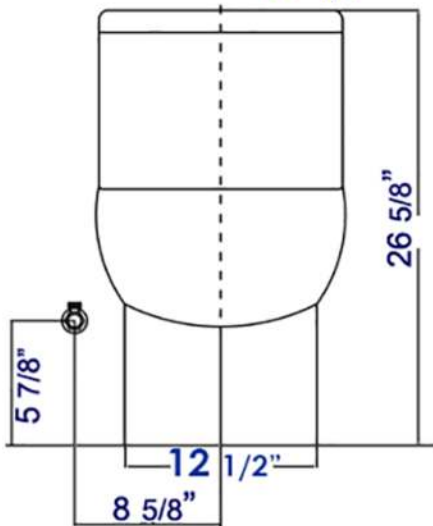

TB351

Dual Flush One Piece Eco Friendly High Efficiency  
Low Flush Ceramic Toilet

EAGO<sup>USA</sup>

**Note:** All product dimensions are approximate and should be verified on site prior to installation.  
Visit [www.EAGOUSA.com](http://www.EAGOUSA.com) for more information.