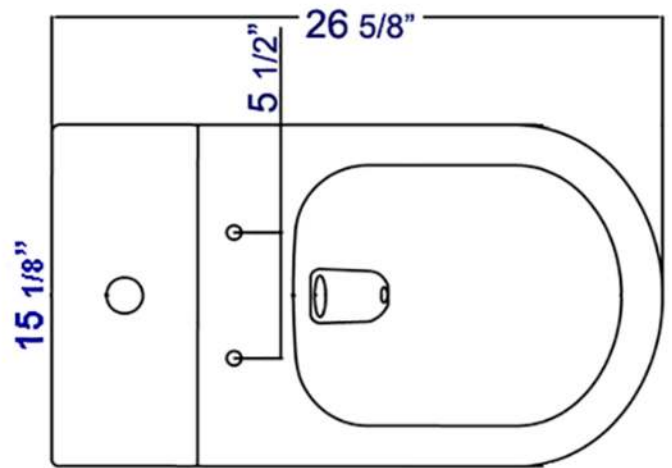

TB351

Dual Flush One Piece Eco Friendly High Efficiency  
Low Flush Ceramic Toilet

EAGO<sup>USA</sup>

**Note:** All product dimensions are approximate and should be verified on site prior to installation.  
Visit [www.EAGOUSA.com](http://www.EAGOUSA.com) for more information.