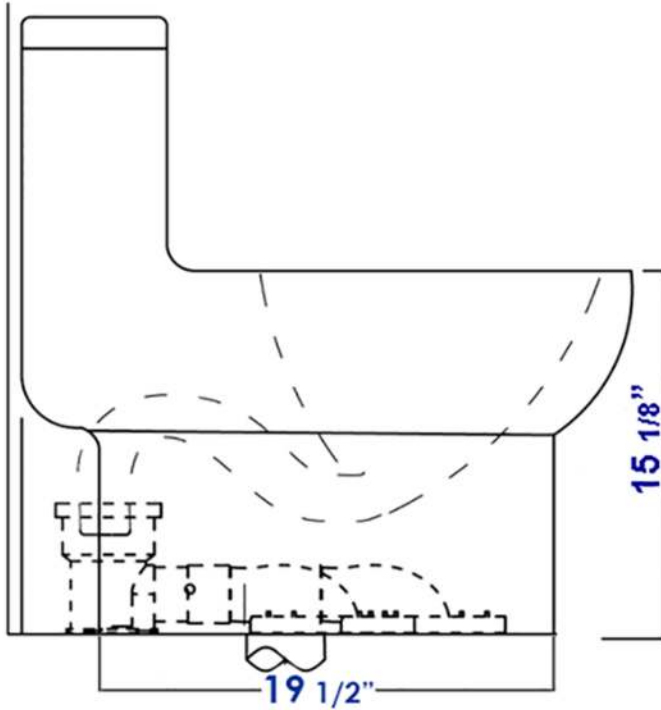

TB351

Dual Flush One Piece Eco Friendly High Efficiency  
Low Flush Ceramic Toilet

EAGO<sup>USA</sup>

**Note:** All product dimensions are approximate and should be verified on site prior to installation.  
Visit [www.EAGOUSA.com](http://www.EAGOUSA.com) for more information.