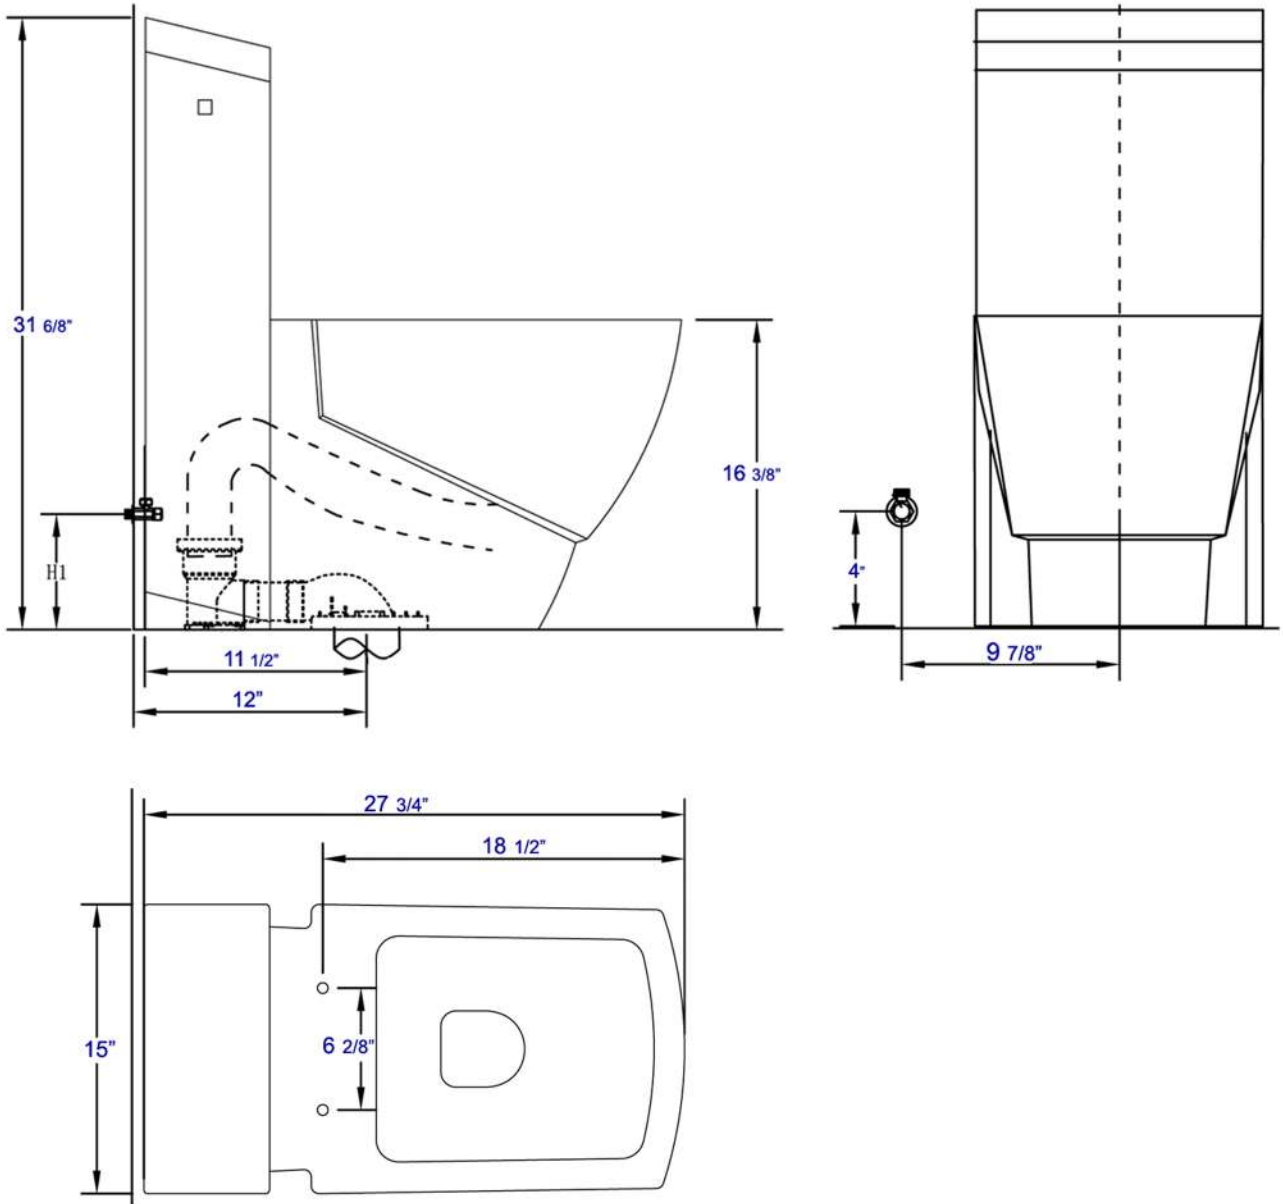

TB336

One Piece High Efficiency Low Flush Eco Friendly
Ceramic Toilet

EAGO USA

Note: All product dimensions are approximate and should be verified on site prior to installation.
Visit www.EAGOUSA.com for more information.