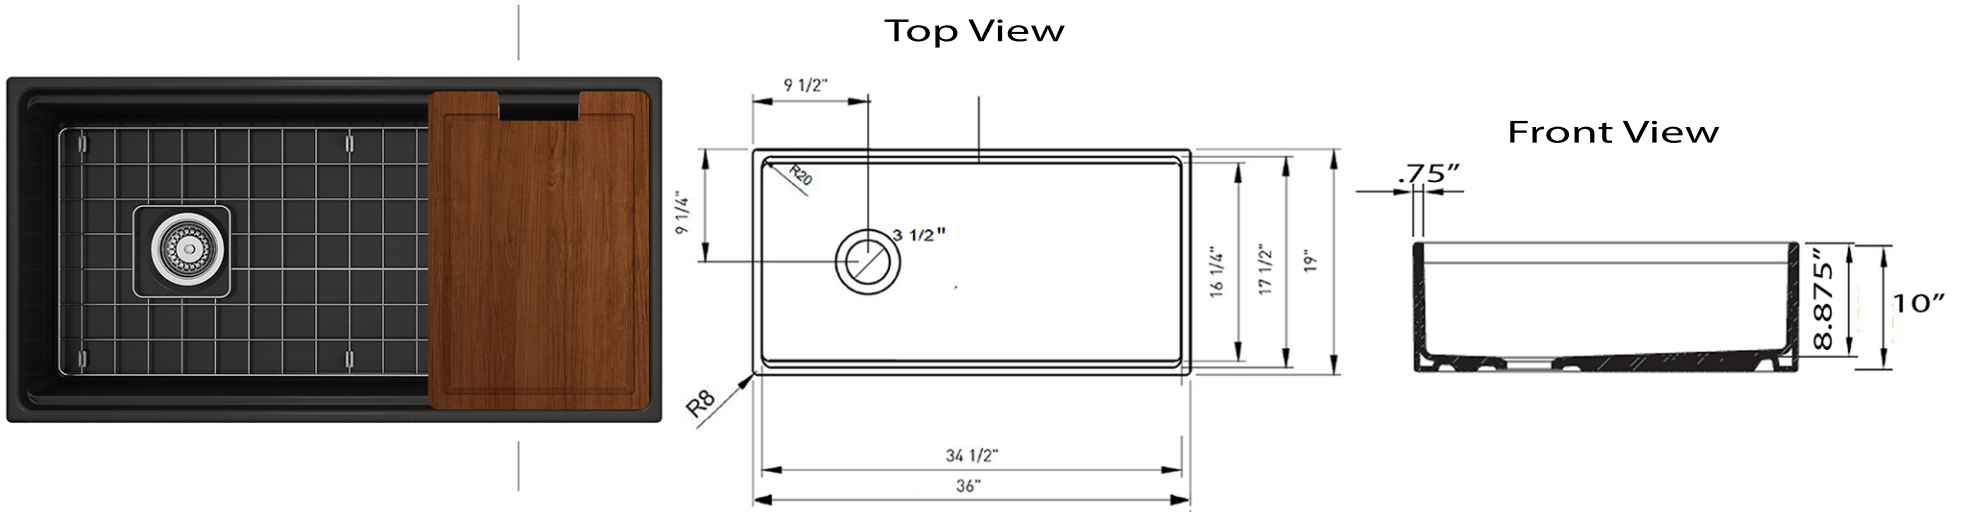

Cape Collection

Premium Genuine Fireclay Reversible 36-Inch Matte Black Workstation Farmhouse Apron Sink

Model: T-PS36MB

Overall Dimensions	Interior Bowl - Basin	Apron Height	Bowl Depth	Drain Dimensions
36" x 19" x 10"	34.5" x 17.5" x 8.88"	10"	8.875" at drain	3.5" Opening

Features

- Grid, Drain & Cutting board included
- Built In ledge holds included cutting board
- Premium Fireclay Sink
- Reversible -Side-set drain - can be placed on either side
- Sloped basin for superior drainage
- Material is sound absorbing and stain-resistant
- Non-porous surface is hygienic and scratch resistant
- Nominal dimensions - may vary by .25"
- Due to sink thickness - may require an extended flange
- Requires Apron style base cabinet