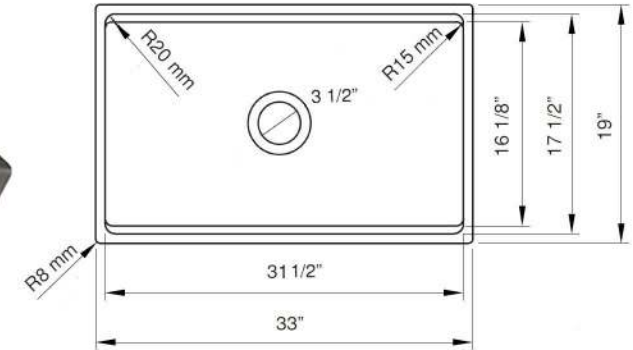

Cape Collection

Premium Genuine Fireclay Reversible 33-Inch
Workstation Farmhouse Apron Sink

Model: T-PS33W/T-PS33MB (Matte Black)

Top View

Overall Dimensions	Interior Bowl - Basin	Apron Height	Bowl Depth	Drain Dimensions
33" x 19" x 10"	31 1/2" x 17 1/2" x 8.875"	10"	8.875" at drain	3.5" Opening

Features

- Grid, Drain & Cutting board included
- Built In ledge holds included cutting board
- Premium Fireclay Sink
- Exterior walls have slight 1/8" Taper
- Sloped basin for superior drainage
- Material is sound absorbing and stain-resistant
- Non-porous surface is hygienic and scratch resistant
- Nominal dimensions - may vary by .25"
- Due to sink thickness - may require an extended flange
- Requires Apron style base cabinet