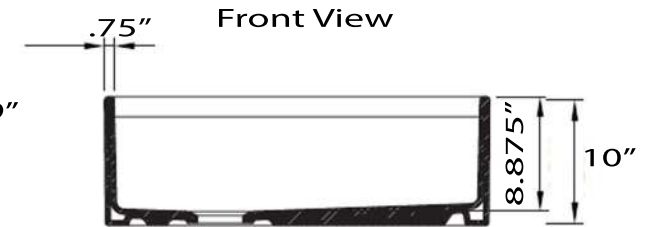

Cape Collection

Premium Genuine Fireclay Reversible 30-Inch
Workstation Farmhouse Apron Sink

Model: T-PS30W

Overall Dimensions	Interior Bowl - Basin	Apron Height	Bowl Depth	Drain Dimensions
30" x 19" x 10"	28.5" x 16.125"	10"	8.875" at drain	3.5" Opening

Features

- Grid, Drain & Cutting board included
- Built In ledge holds included cutting board
- Premium Fireclay Sink
- Reversible -Side-set drain - can be placed on either side
- Sloped basin for superior drainage
- Material is sound absorbing and stain-resistant
- Non-porous surface is hygienic and scratch resistant
- Nominal dimensions - may vary by .25"
- Due to sink thickness - may require an extended flange
- Requires Apron style base cabinet