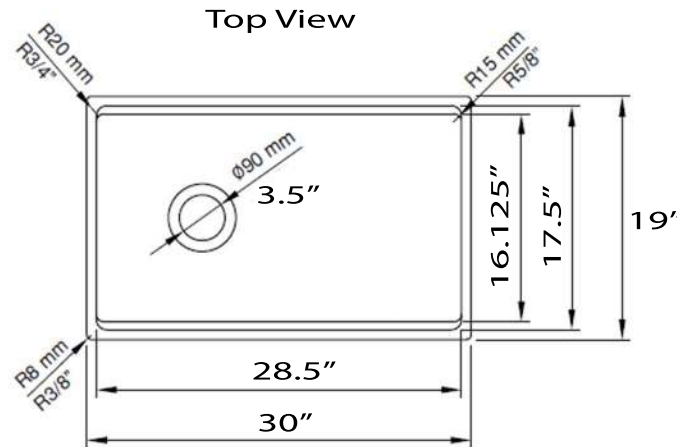

Cape Collection

Premium Genuine Fireclay Reversible 30-Inch
Workstation Farmhouse Apron Sink

Model: T-PS30W

Overall Dimensions	Interior Bowl - Basin	Apron Height	Bowl Depth	Drain Dimensions
30" x 19" x 10"	28.5" x 16.125"	10"	8.875" at drain	3.5" Opening

Features

- Grid, Drain & Cutting board included
- Built In ledge holds included cutting board
- Premium Fireclay Sink
- Reversible -Side-set drain - can be placed on either side
- Sloped basin for superior drainage
- Material is sound absorbing and stain-resistant
- Non-porous surface is hygienic and scratch resistant
- Nominal dimensions - may vary by .25"
- Due to sink thickness - may require an extended flange
- Requires Apron style base cabinet