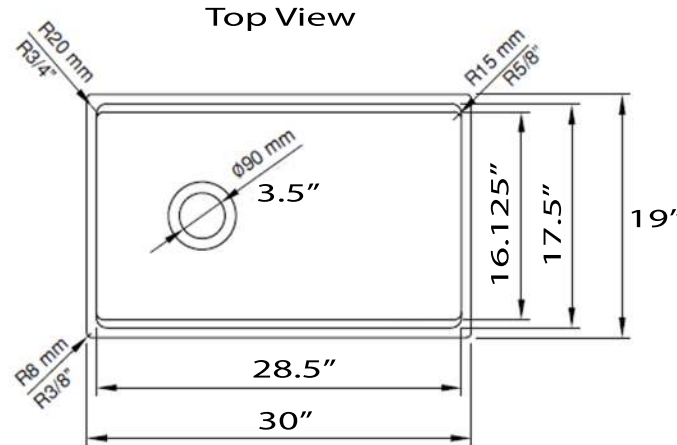

Cape Collection

Premium Genuine Fireclay Reversible 30-Inch
Workstation Farmhouse Apron Sink

Model: T-PS30MB

Overall Dimensions	Interior Bowl - Basin	Apron Height	Bowl Depth	Drain Dimensions
30" x 19" x 10"	28.5" x 16.125"	10"	8.875" at drain	3.5" Opening

Features

- Grid, Drain & Cutting board included
- Built In ledge holds included cutting board
- Premium Fireclay Sink
- Reversible -Side-set drain - can be placed on either side
- Sloped basin for superior drainage
- Material is sound absorbing and stain-resistant
- Non-porous surface is hygienic and scratch resistant
- Nominal dimensions - may vary by .25"
- Due to sink thickness - may require an extended flange
- Requires Apron style base cabinet