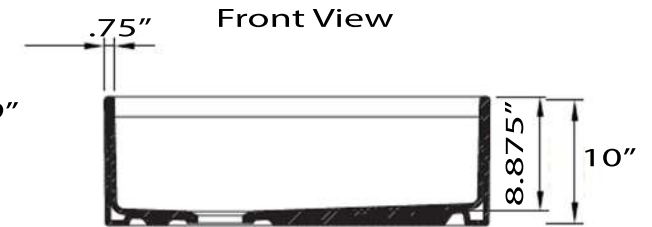

Cape Collection

Premium Genuine Fireclay Reversible 30-Inch
Workstation Farmhouse Apron Sink

Model: T-PS30MB

Overall Dimensions	Interior Bowl - Basin	Apron Height	Bowl Depth	Drain Dimensions
30" x 19" x 10"	28.5" x 16.125"	10"	8.875" at drain	3.5" Opening

Features

- Grid, Drain & Cutting board included
- Built In ledge holds included cutting board
- Premium Fireclay Sink
- Reversible -Side-set drain - can be placed on either side
- Sloped basin for superior drainage
- Material is sound absorbing and stain-resistant
- Non-porous surface is hygienic and scratch resistant
- Nominal dimensions - may vary by .25"
- Due to sink thickness - may require an extended flange
- Requires Apron style base cabinet