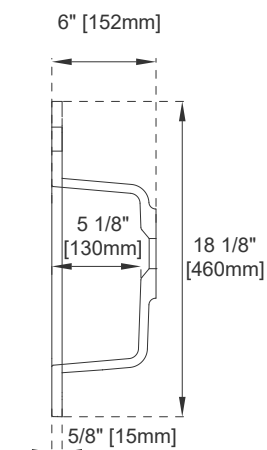

Dimension

Length: 35-3/8"
Width: 18-1/8"
Overall Height: 6" Profile
Height: 5/8"
Basin Depth: 5-1/8"
Basin Length: 19-5/8"
Basin Width: 10-1/4"
Drain Hole Size: 1-3/4"

Visit website for warranty and installation information
www.jamesmartinvanities.com

35.4" SWB SERIES BASIN

JAMES MARTIN VANITIES

SWB-S35.4-CHB

SWB-S35.4-GW

Top View

Side View

Front View

All dimensions are nominal