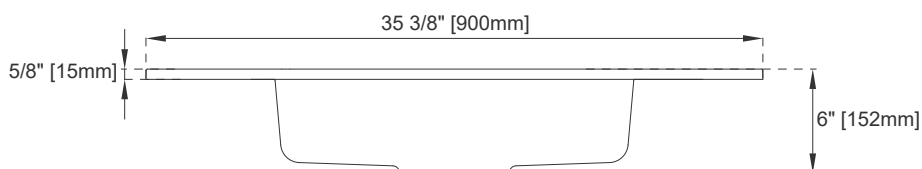

Dimension

Length: 35-3/8"
Width: 18-1/8"
Overall Height: 6" Profile
Height: 5/8"
Basin Depth: 5-1/8"
Basin Length: 19-5/8"
Basin Width: 10-1/4"
Drain Hole Size: 1-3/4"

Visit website for warranty and installation information
www.jamesmartinvanities.com

35.4" SWB SERIES BASIN

JAMES MARTIN VANITIES

SWB-S35.4-CHB

SWB-S35.4-GW

Top View

Side View

Front View

All dimensions are nominal