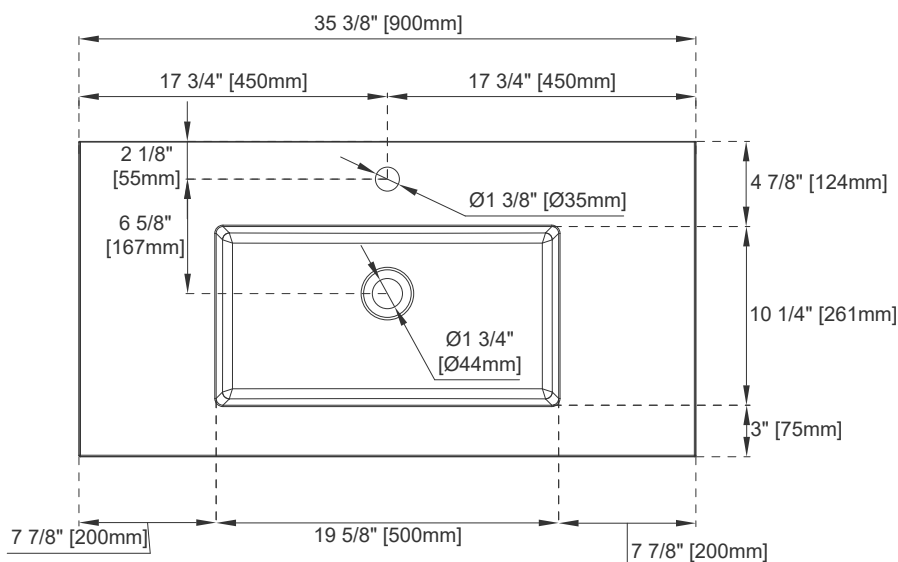

35.4" SWB SERIES BASIN

JAMES MARTIN
VANITIES

SWB-S35.4-CHB

SWB-S35.4-GW

Features and Materials

Countertop Materials: Composite Stone
Number of Basins: One, Integrated Sinktop
Basin Overflow: NO
Certifications: ICC-ES PMG-1568

Dimension

Length: 35-3/8"
Width: 18-1/8"
Overall Height: 6" Profile
Height: 5/8"
Basin Depth: 5-1/8"
Basin Length: 19-5/8"
Basin Width: 10-1/4"
Drain Hole Size: 1-3/4"

Visit website for warranty and installation information
www.jamesmartinvanities.com

35.4" SWB SERIES BASIN

JAMES MARTIN VANITIES

SWB-S35.4-CHB

SWB-S35.4-GW

Top View

Side View

Front View

All dimensions are nominal