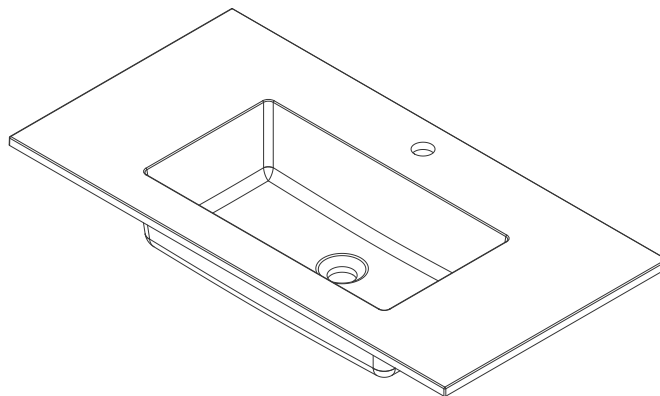

35.4" SWB SERIES BASIN

JAMES MARTIN
VANITIES

SWB-S35.4-CHB

SWB-S35.4-GW

Features and Materials

Countertop Materials: Composite Stone
Number of Basins: One, Integrated Sinktop
Basin Overflow: NO
Certifications: ICC-ES PMG-1568

Dimension

Length: 35-3/8"
Width: 18-1/8"
Overall Height: 6" Profile
Height: 5/8"
Basin Depth: 5-1/8"
Basin Length: 19-5/8"
Basin Width: 10-1/4"
Drain Hole Size: 1-3/4"

Visit website for warranty and installation information
www.jamesmartinvanities.com

35.4" SWB SERIES BASIN

JAMES MARTIN VANITIES

SWB-S35.4-CHB

SWB-S35.4-GW

Top View

Side View

Front View

All dimensions are nominal