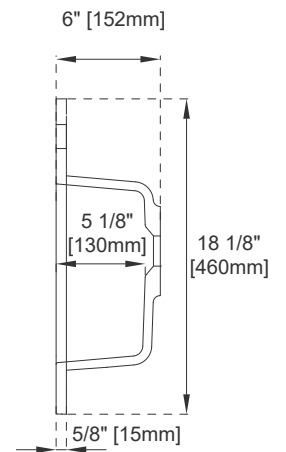

Dimension

Length: 31-1/2"
Width: 18-1/8"
Overall Height: 6"
Profile Height: 5/8"
Basin Depth: 5-1/8"
Basin Length: 19-5/8"
Basin Width: 10-1/4"
Drain Hole Size: 1-3/4"

Visit website for warranty and installation information
www.jamesmartinvanities.com

31.5" SWB SERIES BASIN

JAMES MARTIN VANITIES

SWB-S31.5-CHB

SWB-S31.5-GW

Top View

Side View

Front View

All dimensions are nominal