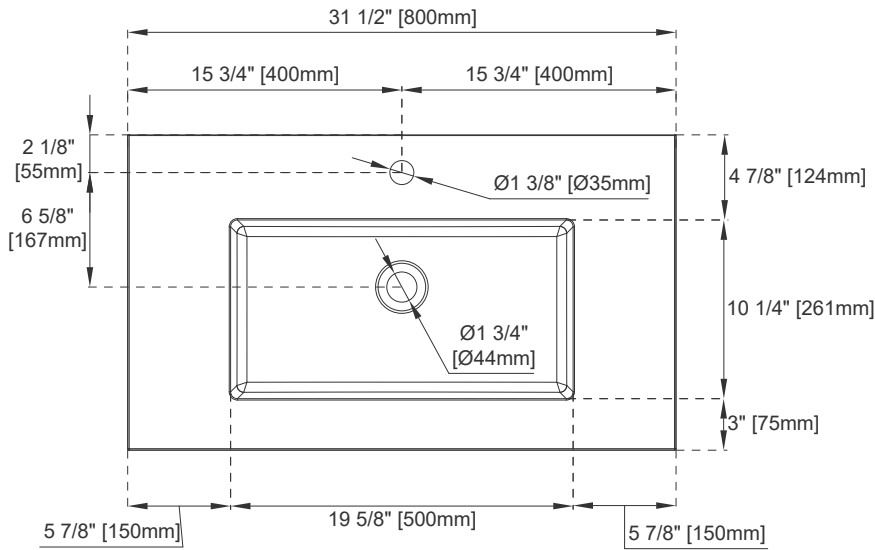

31.5" SWB SERIES BASIN

JAMES MARTIN
VANITIES

SWB-S31.5-CHB

SWB-S31.5-GW

Features and Materials

Countertop Materials: Composite Stone
Number of Basins: One, Integrated Sinktop
Basin Overflow: NO
Certifications: ICC-ES PMG-1568

Dimension

Length: 31-1/2"
Width: 18-1/8"
Overall Height: 6"
Profile Height: 5/8"
Basin Depth: 5-1/8"
Basin Length: 19-5/8"
Basin Width: 10-1/4"
Drain Hole Size: 1-3/4"

Visit website for warranty and installation information
www.jamesmartinvanities.com

31.5" SWB SERIES BASIN

JAMES MARTIN VANITIES

SWB-S31.5-CHB

SWB-S31.5-GW

Top View

Side View

Front View

All dimensions are nominal