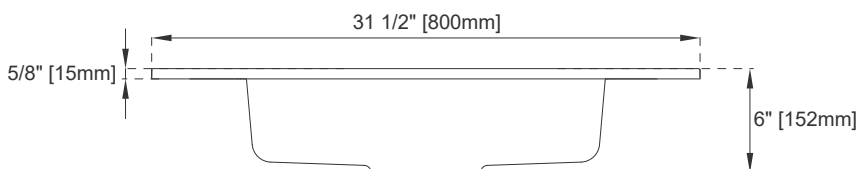

Dimension

Length: 31-1/2"
Width: 18-1/8"
Overall Height: 6"
Profile Height: 5/8"
Basin Depth: 5-1/8"
Basin Length: 19-5/8"
Basin Width: 10-1/4"
Drain Hole Size: 1-3/4"

Visit website for warranty and installation information
www.jamesmartinvanities.com

31.5" SWB SERIES BASIN

JAMES MARTIN VANITIES

SWB-S31.5-CHB

SWB-S31.5-GW

Top View

Side View

Front View

All dimensions are nominal