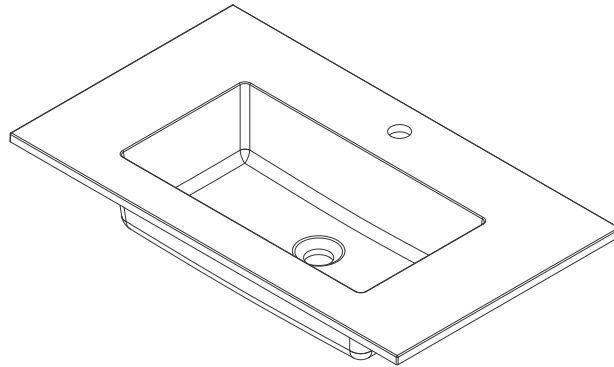

31.5" SWB SERIES BASIN

JAMES MARTIN
VANITIES

SWB-S31.5-CHB

SWB-S31.5-GW

Features and Materials

Countertop Materials: Composite Stone
Number of Basins: One, Integrated Sinktop
Basin Overflow: NO
Certifications: ICC-ES PMG-1568

Dimension

Length: 31-1/2"
Width: 18-1/8"
Overall Height: 6"
Profile Height: 5/8"
Basin Depth: 5-1/8"
Basin Length: 19-5/8"
Basin Width: 10-1/4"
Drain Hole Size: 1-3/4"

Visit website for warranty and installation information
www.jamesmartinvanities.com

31.5" SWB SERIES BASIN

JAMES MARTIN VANITIES

SWB-S31.5-CHB

SWB-S31.5-GW

Top View

Side View

Front View

All dimensions are nominal