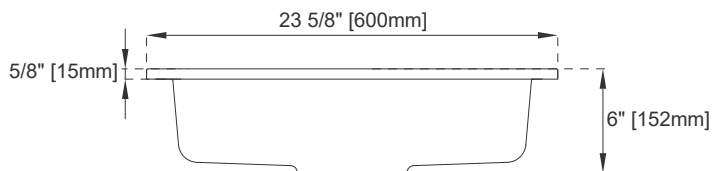

Certifications: ICC-ES PMG-1568

Dimension

Length: 23-5/8"

Width: 18-1/8"

Basin Depth: 5-1/8"

Basin Length: 19-5/8"

Basin Width: 10-1/4"

Overall Height: 6"

Profile Height: 5/8"

Drain Hole Size: 1-3/4"

23.6" SWB SERIES BASIN

JAMES MARTIN VANITIES

SWB-S23.6-CHB

SWB-S23.6-GW

Top View

Side View

Front View

All dimensions are nominal

Visit website for warranty and installation information
www.jamesmartinvanities.com