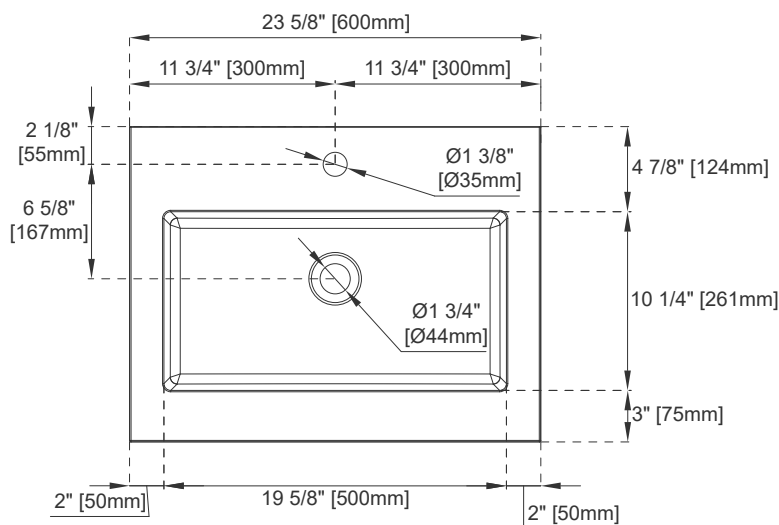

Certifications: ICC-ES PMG-1568

Dimension

Length: 23-5/8"

Width: 18-1/8"

Basin Depth: 5-1/8"

Basin Length: 19-5/8"

Basin Width: 10-1/4"

Overall Height: 6"

Profile Height: 5/8"

Drain Hole Size: 1-3/4"

23.6" SWB SERIES BASIN

JAMES MARTIN VANITIES

SWB-S23.6-CHB

SWB-S23.6-GW

Top View

Side View

Front View

All dimensions are nominal

Visit website for warranty and installation information
www.jamesmartinvanities.com