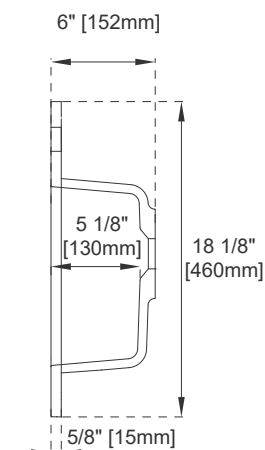

Certifications: ICC-ES PMG-1568

Dimension

Length: 23-5/8"

Width: 18-1/8"

Basin Depth: 5-1/8"

Basin Length: 19-5/8"

Basin Width: 10-1/4"

Overall Height: 6"

Profile Height: 5/8"

Drain Hole Size: 1-3/4"

23.6" SWB SERIES BASIN

JAMES MARTIN VANITIES

SWB-S23.6-CHB

SWB-S23.6-GW

Top View

Side View

Front View

All dimensions are nominal

Visit website for warranty and installation information
www.jamesmartinvanities.com