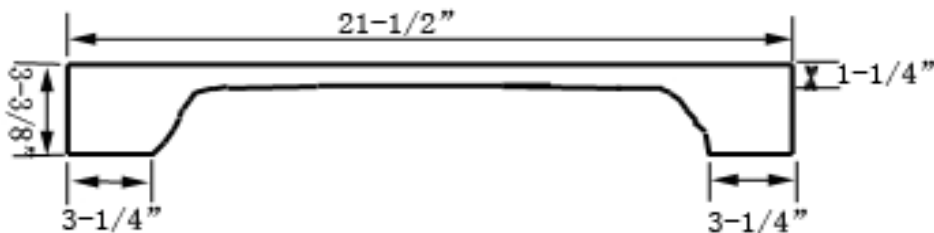

Model SV-61

Description

- 1 Made of Natural Black Marble
- 2 Unique Concealed Drain Design
- 3 Faucet hole Diameter: 1-3/8"
- 4 Back Drain Hole Diameter: 1-3/4"
- 5 This sink contains some vein or spot since they are made of natural black marble

Size Specification

Back View Size Specification

Warranty

Lenova Products are covered by manufacturer's limited life time warranty for manufacturing defects

Lenova inc., 1500 S Western Ave. Chicago, IL 60608 www.LenovaSinks.com SV-61
Phone: 312-733-1098 Fax: 312-226-1288