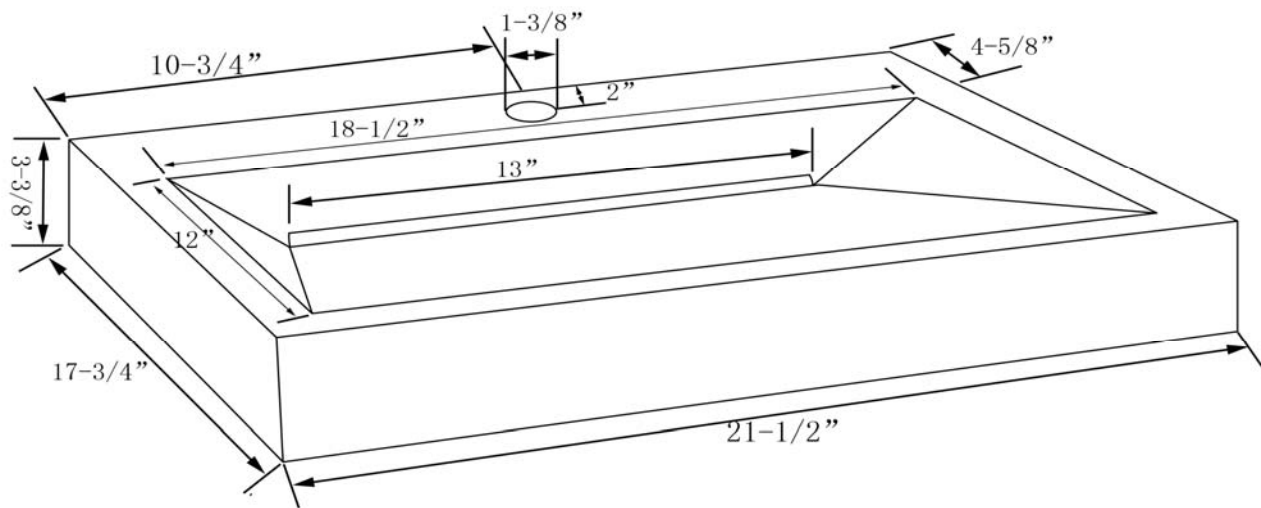

Model SV-61

Description

- 1 Made of Natural Black Marble
- 2 Unique Concealed Drain Design
- 3 Faucet hole Diameter: 1-3/8"
- 4 Back Drain Hole Diameter: 1-3/4"
- 5 This sink contains some vein or spot since they are made of natural black marble

Size Specification

Back View Size Specification

Warranty

Lenova Products are covered by manufacturer's limited life time warranty for manufacturing defects

Lenova inc., 1500 S Western Ave. Chicago, IL 60608 www.LenovaSinks.com SV-61
Phone: 312-733-1098 Fax: 312-226-1288