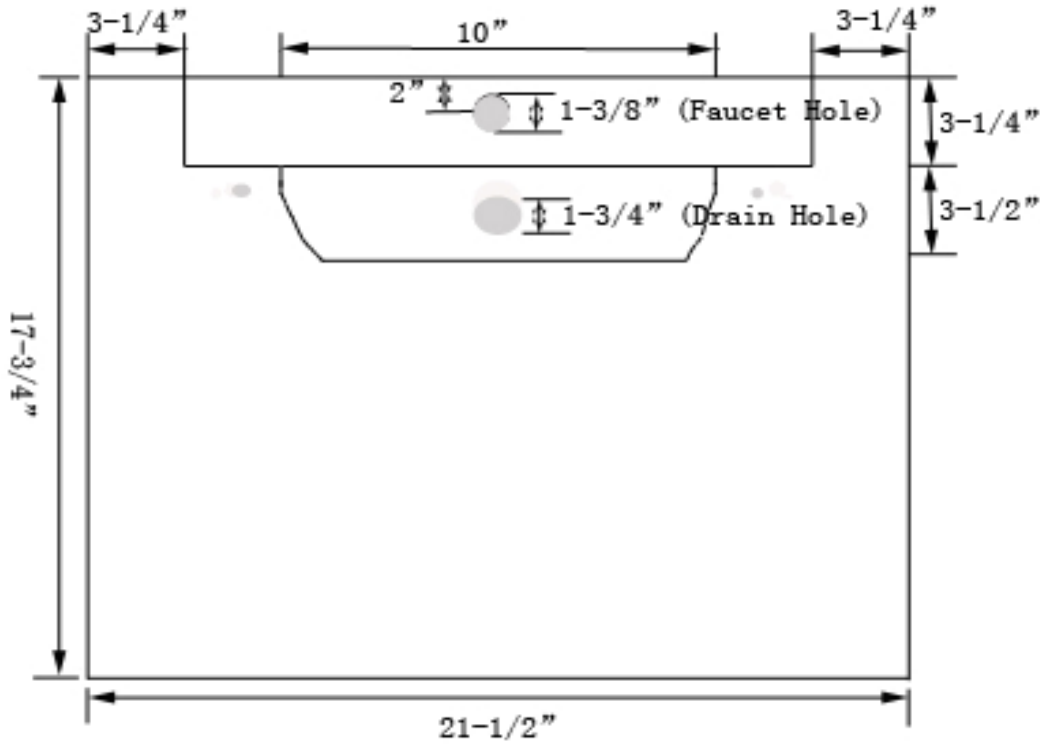

Model SV-61

Description

- 1 Made of Natural Black Marble
- 2 Unique Concealed Drain Design
- 3 Faucet hole Diameter: 1-3/8"
- 4 Back Drain Hole Diameter: 1-3/4"
- 5 This sink contains some vein or spot since they are made of natural black marble

Size Specification

Back View Size Specification

Warranty

Lenova Products are covered by manufacturer's limited life time warranty for manufacturing defects

Lenova inc., 1500 S Western Ave. Chicago, IL 60608 www.LenovaSinks.com SV-61
Phone: 312-733-1098 Fax: 312-226-1288

Model SV-61

Sink Back Size Specification

Warranty

Lenova Products are covered by manufacturer's limited life time warranty for manufacturing defects

Lenova inc., 1500 S Western Ave. Chicago, IL 60608 www.LenovaSinks.com SV-61
Phone: 312-733-1098 Fax: 312-226-1288