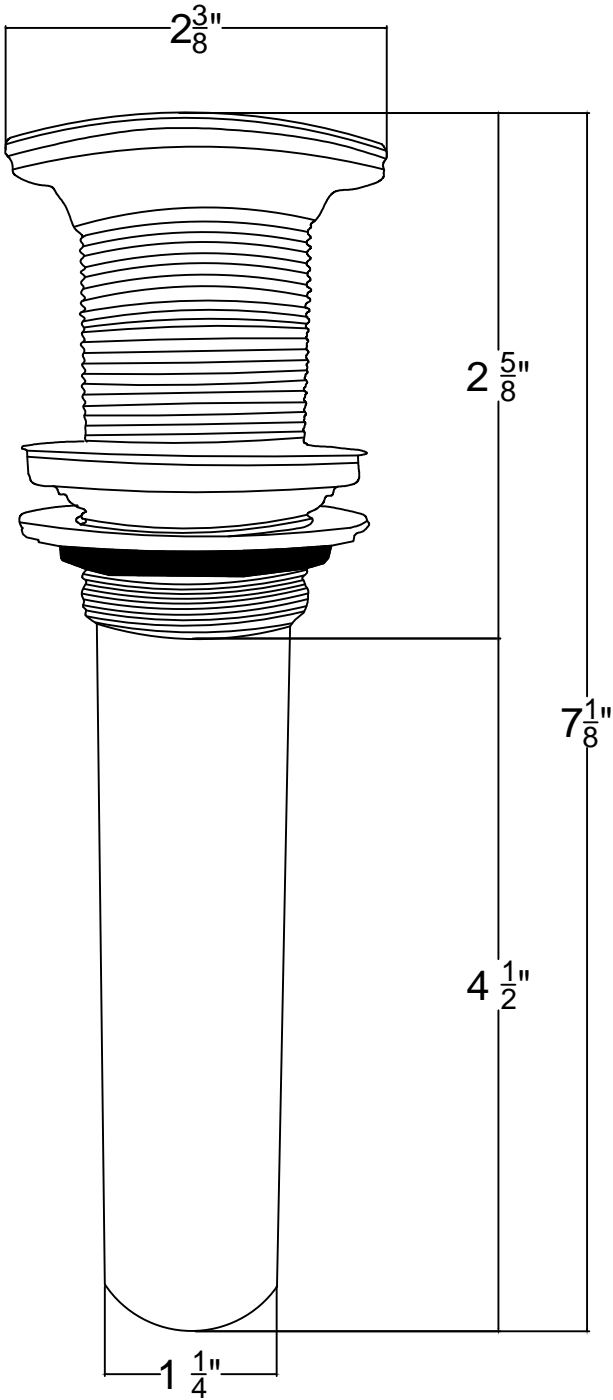

Specifications

Strainer Drain

Finishes:
Chrome
Brushed Nickel
Oil Rubbed Bronze

Included:
Two Rubber Seals
Plastic Spacer
Brass Fastener

Note: Not to scale