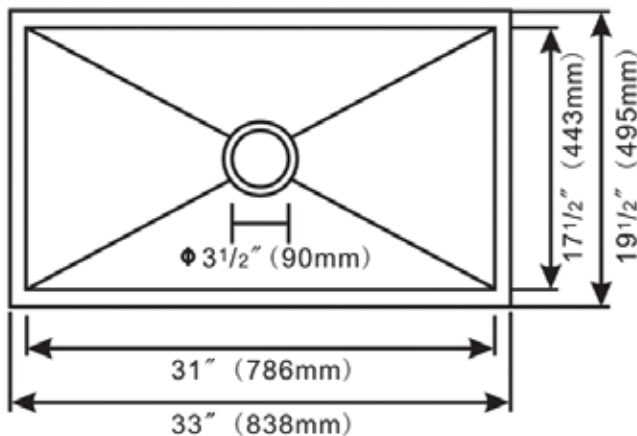

DRAWING:

PRODUCT SUPPORT

Email: support@water-creation.com
Tel: 626-377-1975

PRODUCT SPECIFICATION

Item Code: SS-U-3319A

Construction: Premium Quality T-304 16 Gauge Stainless Steel

Formation: Hand Made

Finish: Premium Quality Soft Brush Scratch Resistant Lustrous Satin Finish

Dimensions: 33" x 19" x 9" Deep

Installation: Undermount